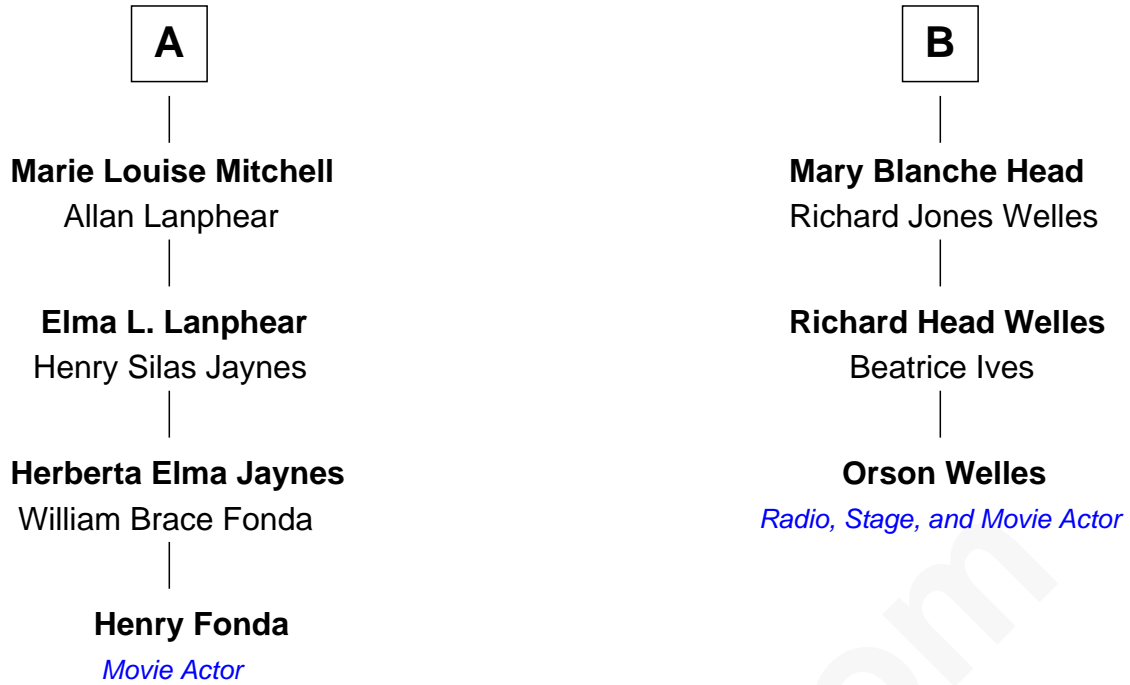

# FamousKin.com Relationship Chart of

**Henry Fonda**

*Movie Actor*

9th cousin 1 time removed of

**Orson Welles**

*Radio, Stage, and Movie Actor*

**Francis Cooke**  
Hester le Mahieu

**Jane Cooke**  
Experience Mitchell

**Elizabeth Mitchell**  
John Washburn

**Mary Washburn**  
Samuel Kingsley

**Sarah Kingsley**  
Josiah Hayward

**Josiah Hayward**  
Mary Dunham

**Hepzibah Hayward**  
Rotheus Mitchell

**Marcus Hayward Mitchell**  
Lois Noyes

**A**

**John Cooke**  
Sarah Warren

**Elizabeth Cooke**  
Daniel Wilcox

**Susanna Wilcox**  
Jonathan Head

**Joseph Head**  
Bathsheba Palmer

**Jonathan Head**  
Ruth Little

**Jonathan Head**  
Hepzibah Livermore

**Orson Sherman Head**  
Mary Jane Treadwell

**B**

FamousKin.com