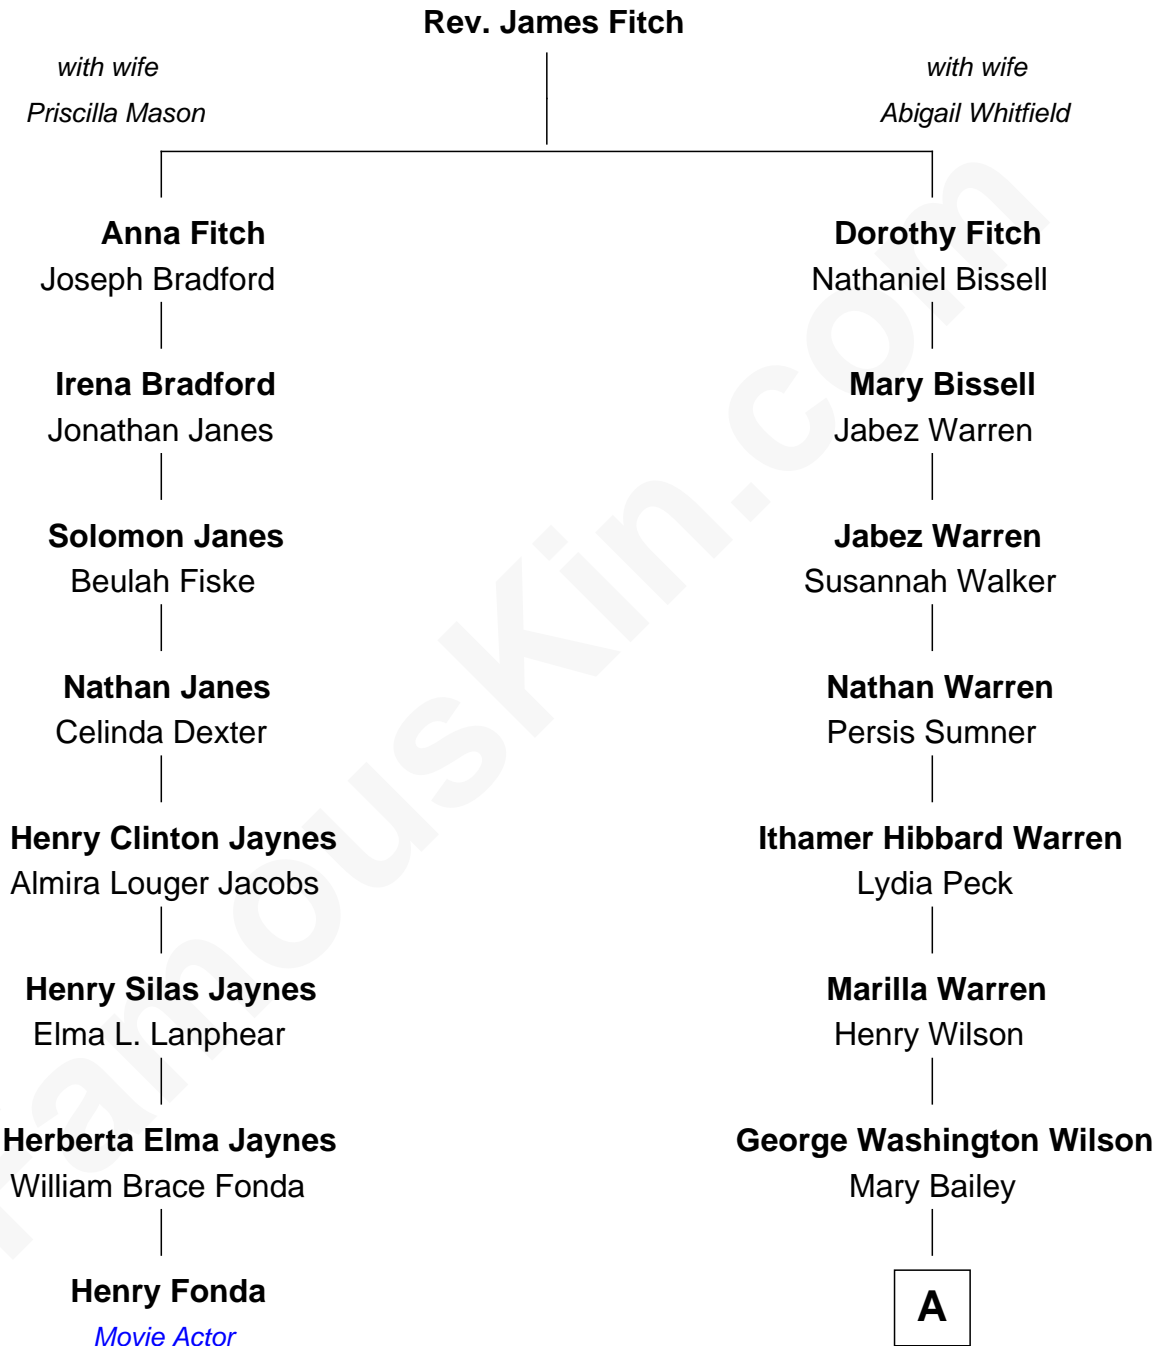

**FamousKin.com**  
**Relationship Chart of**  
**Henry Fonda**  
*Movie Actor*

7th cousin 3 times removed of  
**Carl Wilson**  
*Co-Founder of The Beach Boys*

**A**

—  
**William Henry Wilson**

Alta Lenora Chitwood

—  
**William Coral Wilson**

Edith Sophia Sthole

—  
**Murray Gage Wilson**

Audree Neva Korthof

—  
**Carl Wilson**

*Co-Founder of The Beach Boys*

FamousKin.com