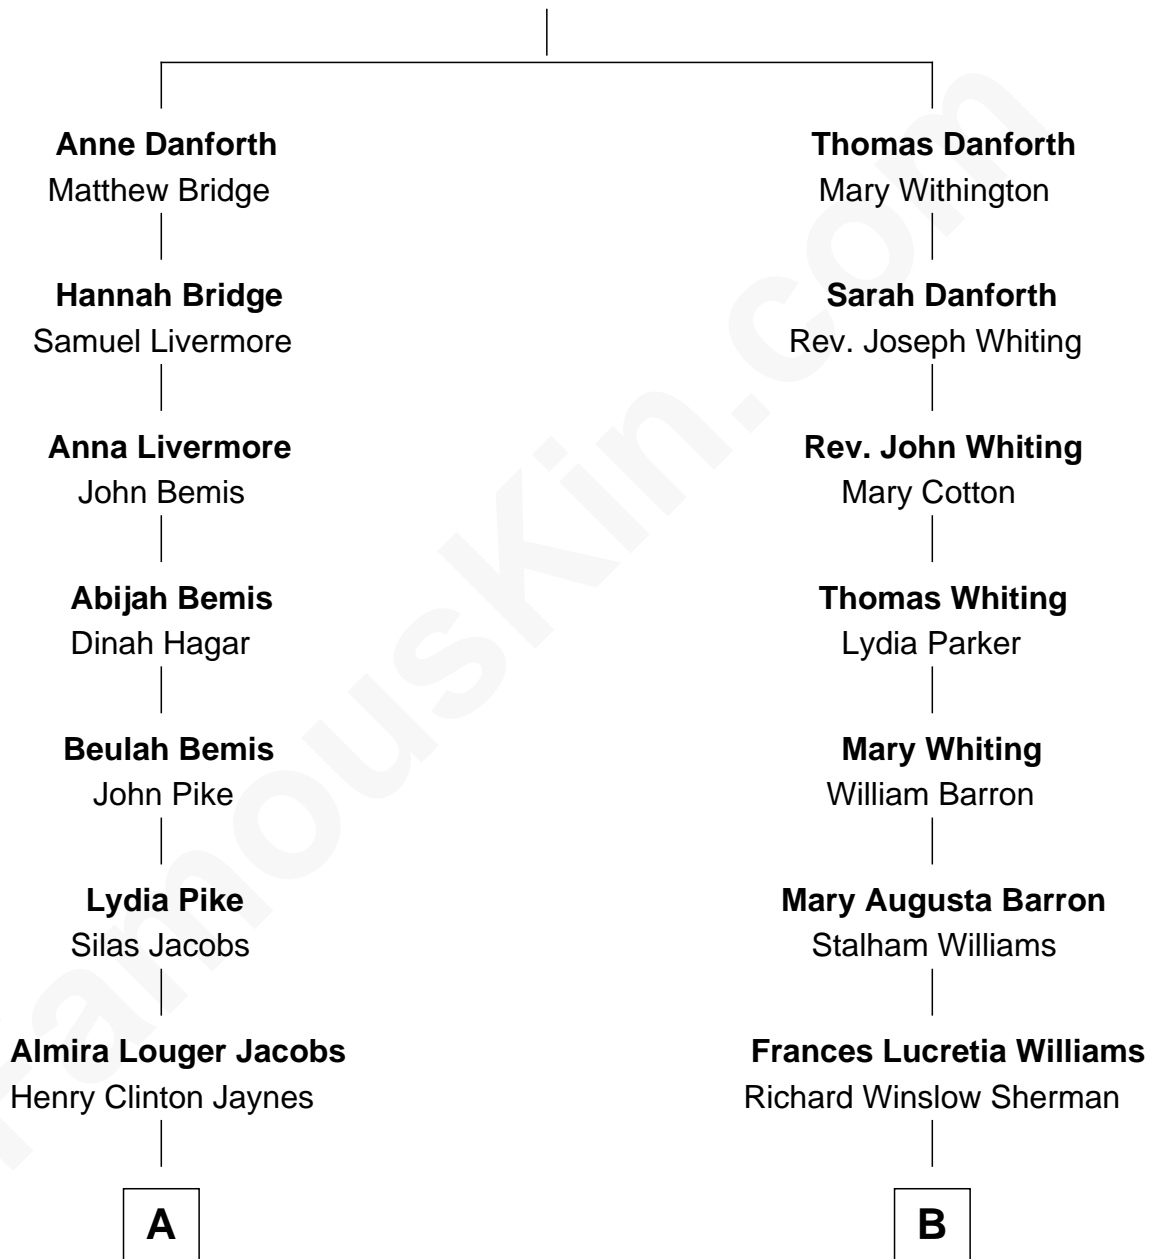

# FamousKin.com Relationship Chart of

**Henry Fonda**

*Movie Actor*

8th cousin 1 time removed of

**James Sherman**

*27th U.S. Vice-President*

**Nicholas Danforth**

Elizabeth Barber

**A**

**Henry Silas Jaynes**

Elma L. Lanphear

**Herberta Elma Jaynes**

William Brace Fonda

**Henry Fonda**

*Movie Actor*

**B**

**Mary Frances Sherman**

Richard Updike Sherman

**James Sherman**

*27th U.S. Vice-President*

FamousKin.com