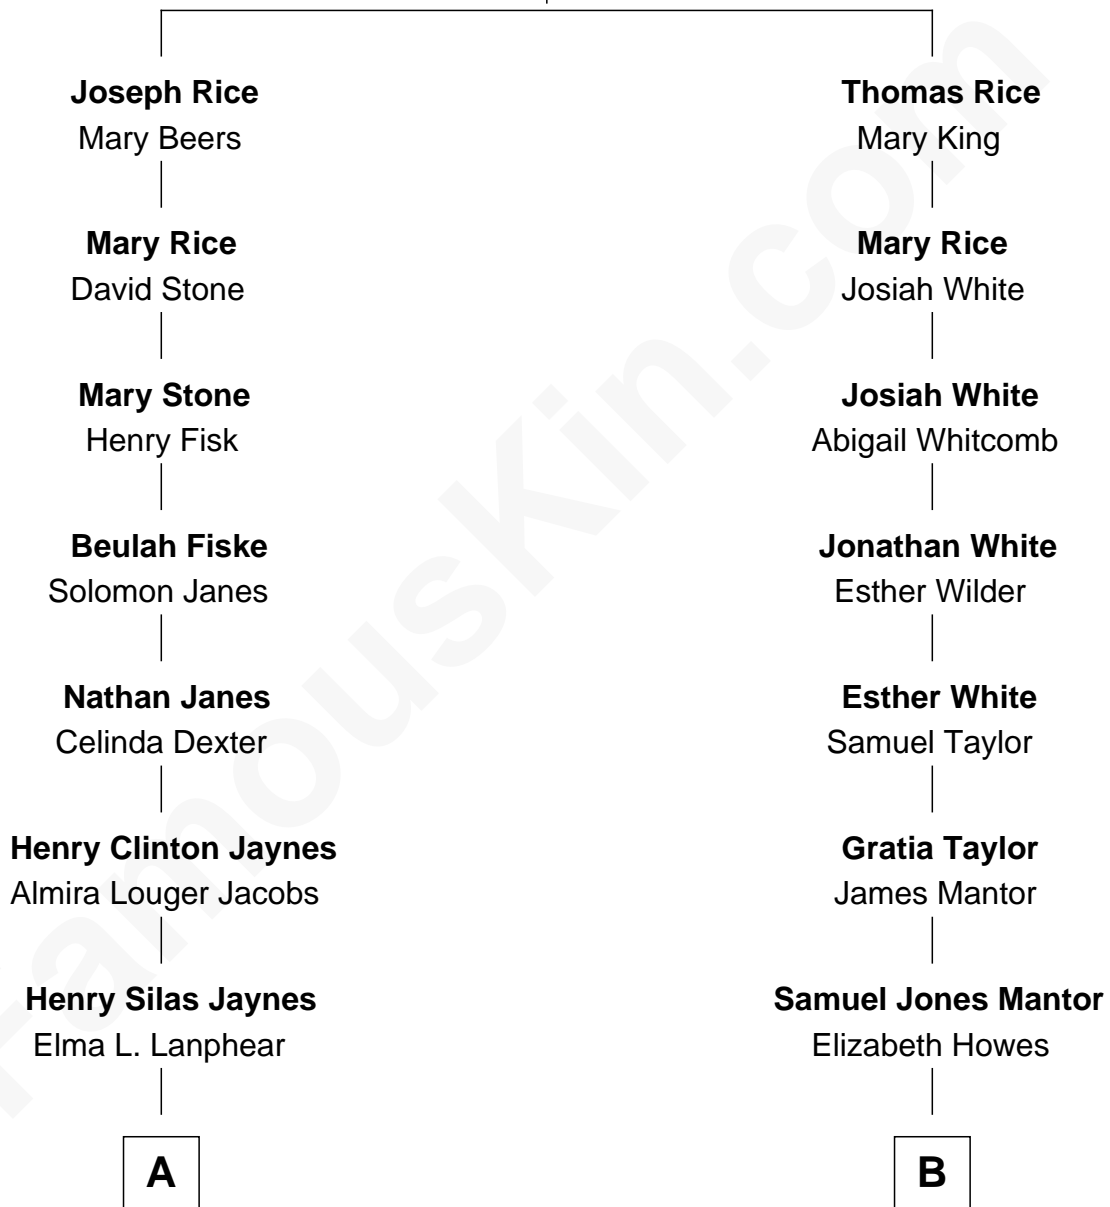

FamousKin.com
Relationship Chart of
Henry Fonda
Movie Actor

8th cousin 4 times removed of

Kim Kardashian
TV Personality

Edmund Rice
 Thomasine Frost

A

Herberta Elma Jaynes

William Brace Fonda

Henry Fonda

Movie Actor

B

Sarah Elizabeth Mantor

Reuben A. Houghton

Otis Sewall Houghton

Lula Laura Barnard

True Otis Houghton

Mary Lee Pickens

Robert True Houghton

Mary Gordon Campbell

Kristen Mary Houghton

Robert George Kardashian

Kim Kardashian

TV Personality