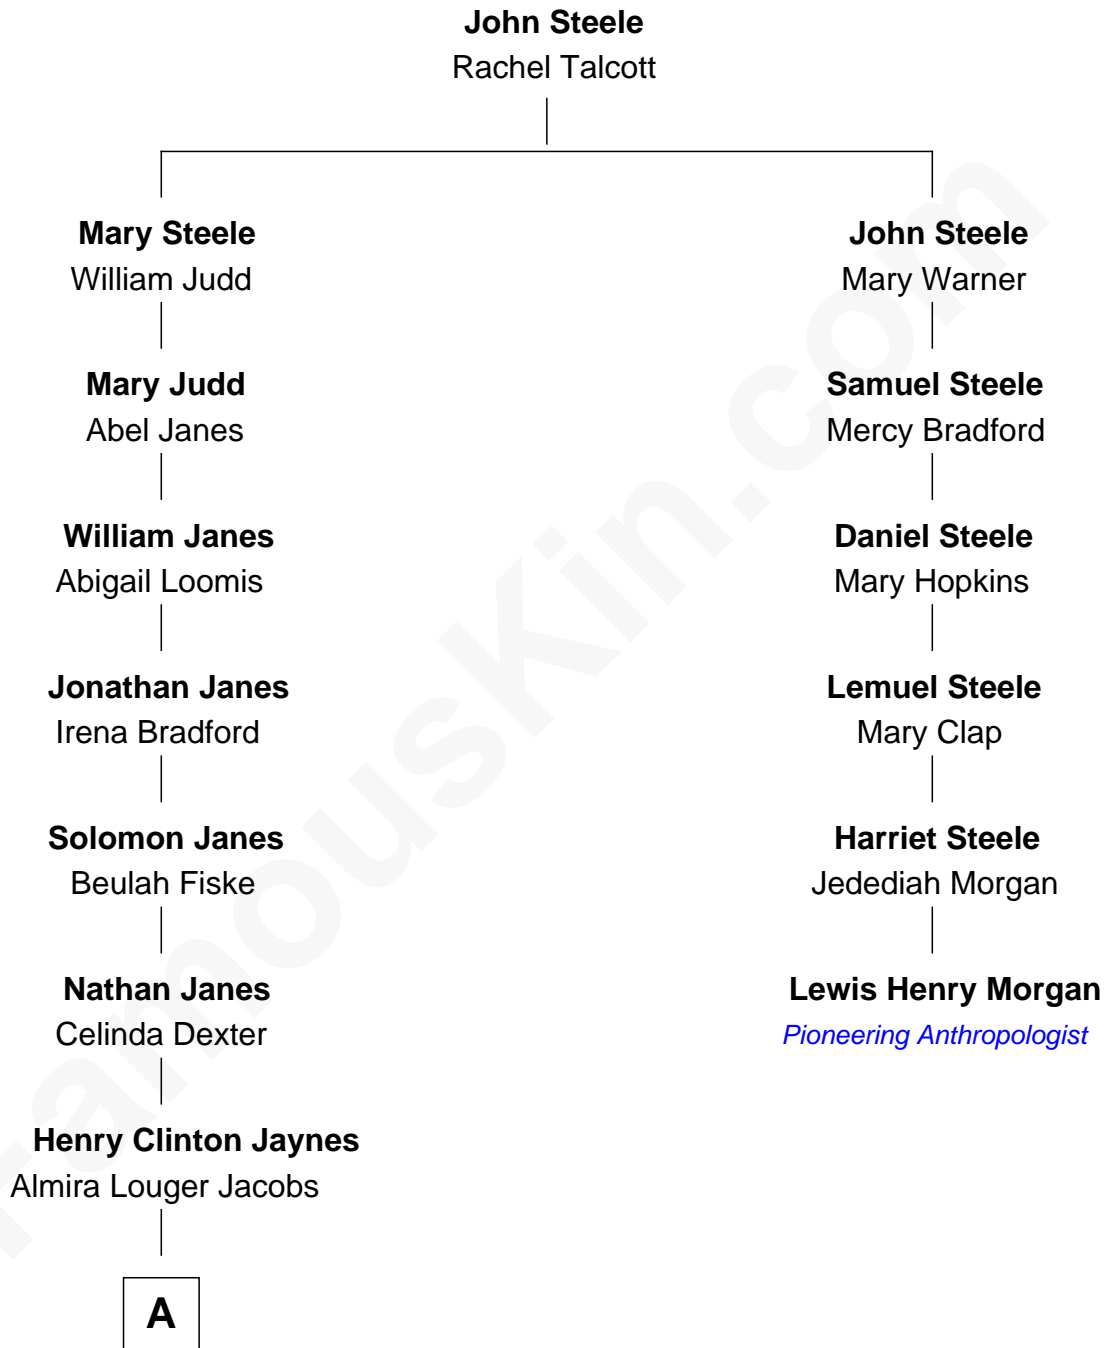

FamousKin.com
Relationship Chart of
Henry Fonda
Movie Actor

5th cousin 4 times removed of

Lewis Henry Morgan
Pioneering Anthropologist

A

Henry Silas Jaynes

Elma L. Lanphear

Herberta Elma Jaynes

William Brace Fonda