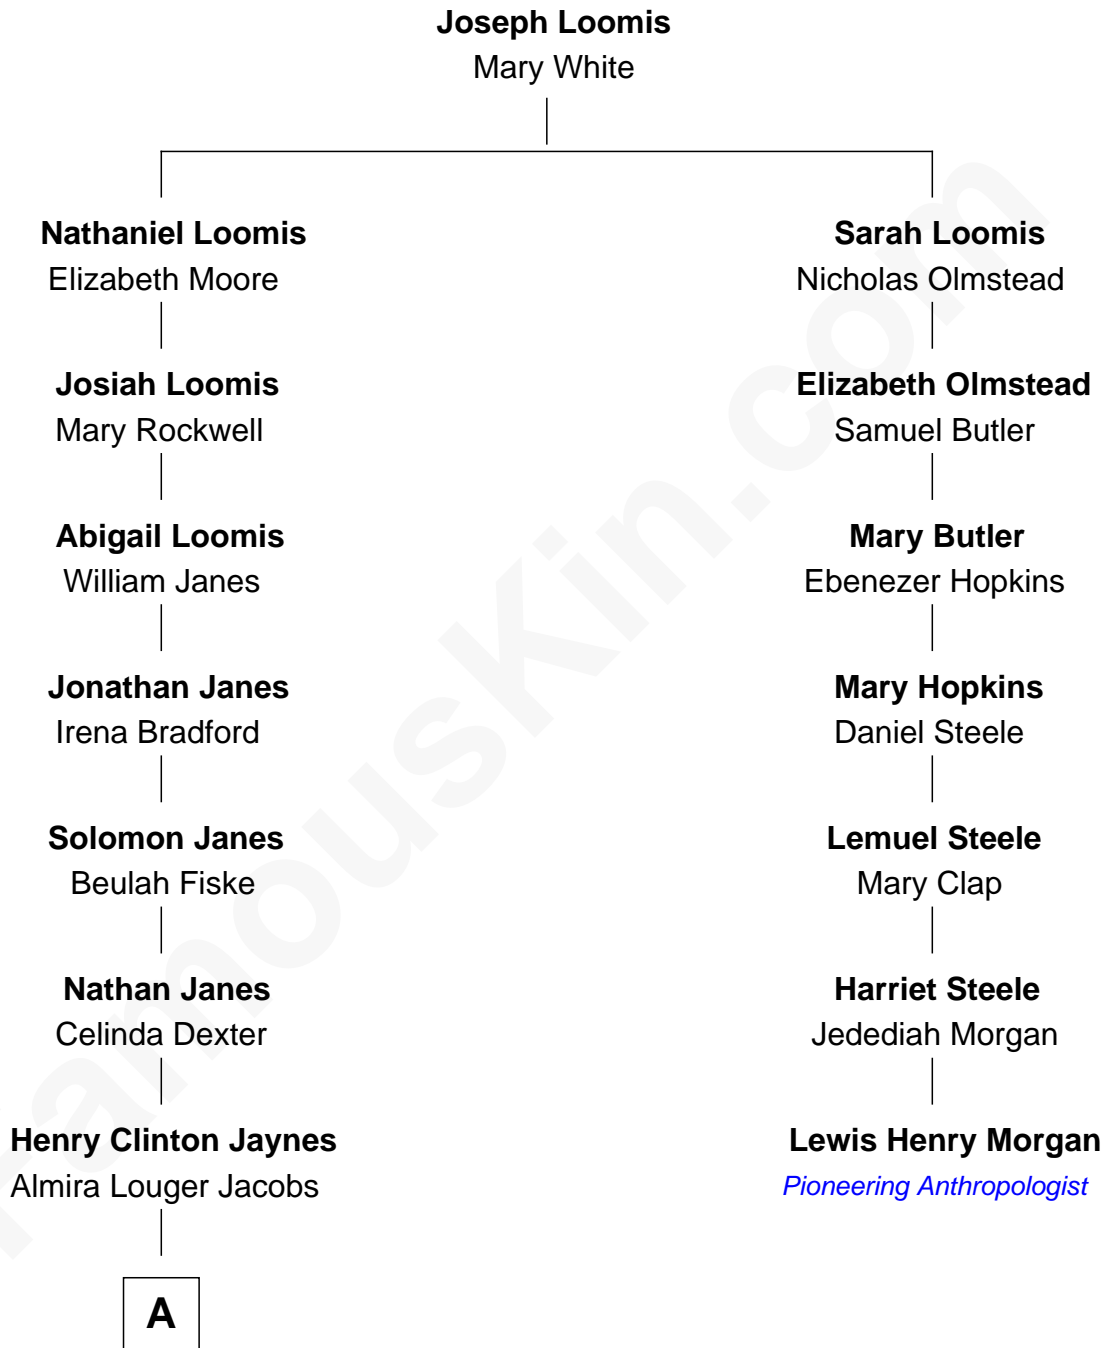

FamousKin.com
Relationship Chart of
Henry Fonda
Movie Actor

6th cousin 3 times removed of

Lewis Henry Morgan
Pioneering Anthropologist

A

Henry Silas Jaynes

Elma L. Lanphear

Herberta Elma Jaynes

William Brace Fonda