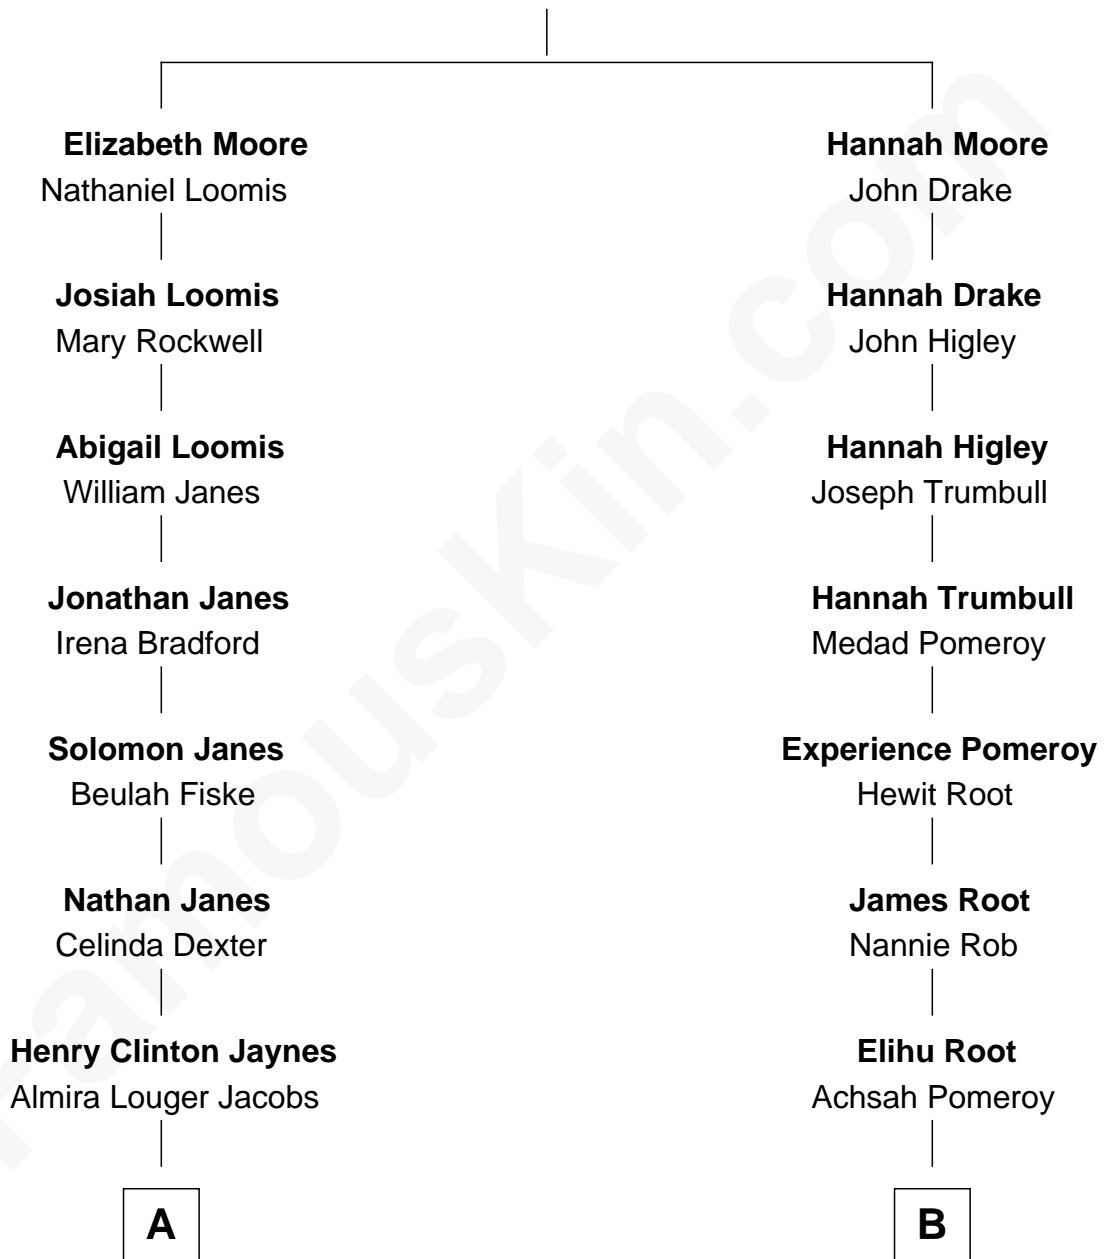

FamousKin.com Relationship Chart of

Henry Fonda

Movie Actor

9th cousin 1 time removed of

Henry Luce

Co-Founder of Time, Life, Fortune and Sports Illustrated magazines

John Moore

A

Henry Silas Jaynes

Elma L. Lanphear

Herberta Elma Jaynes

William Brace Fonda

Henry Fonda

Movie Actor

B

Philander Sheldon Root

Elizabeth Bloodgood

Lynott Bloodgood Root

Anna Robbins

Elizabeth Middleton Root

Henry Winters Luce

Henry Luce

Co-Founder of Time Inc.

FamousKin.com