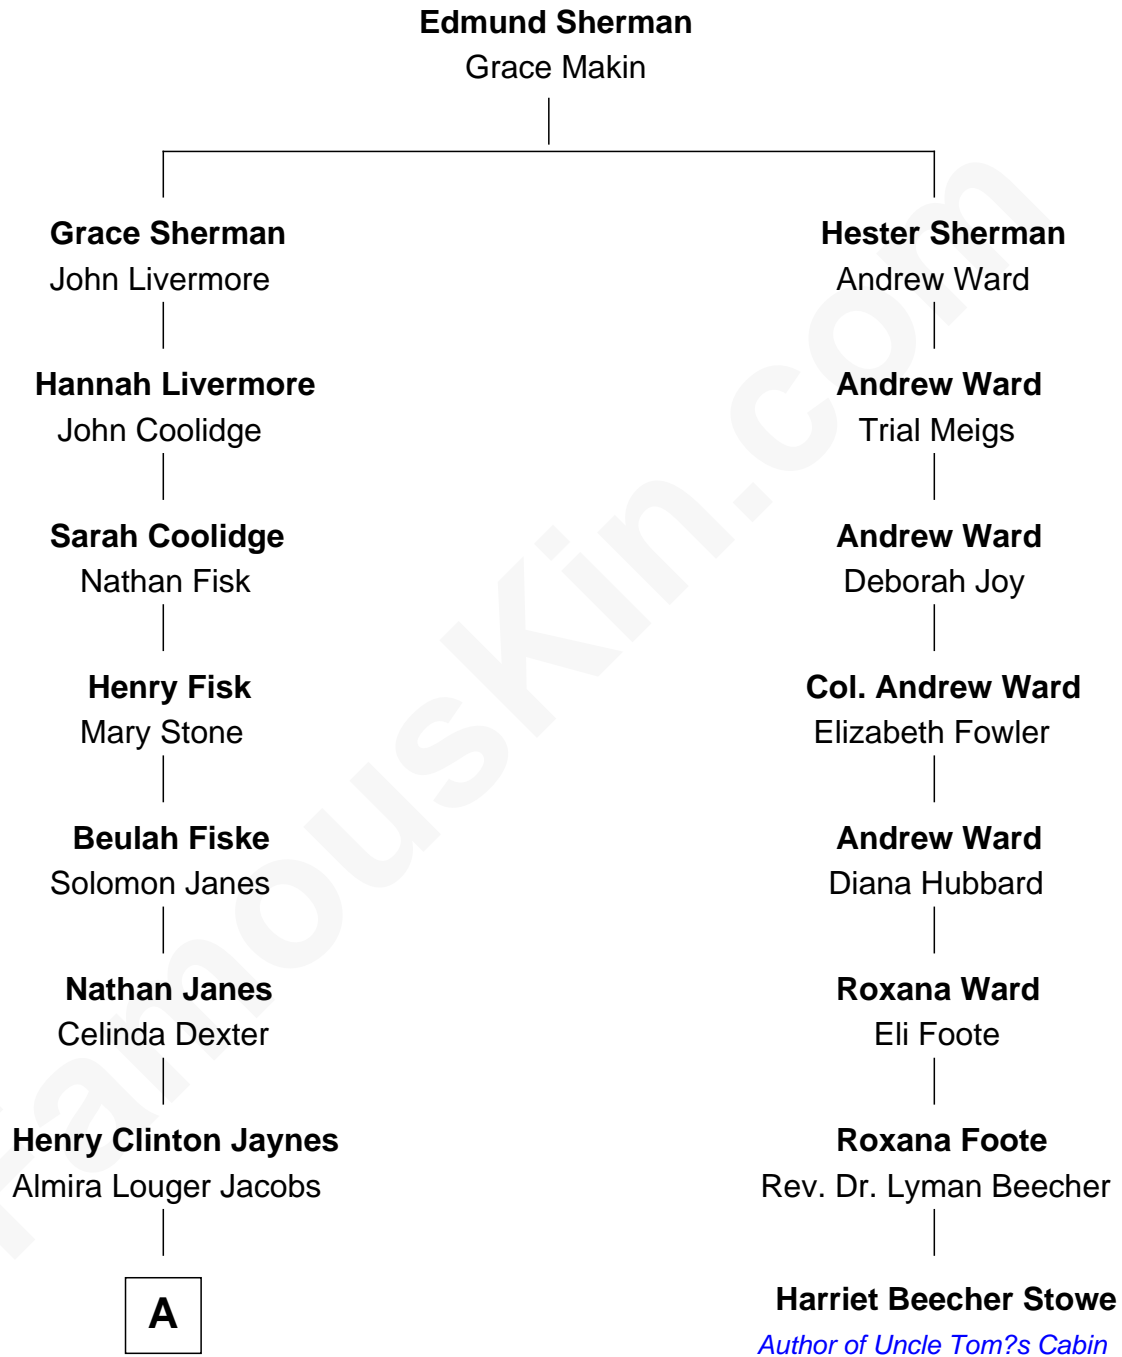

FamousKin.com
Relationship Chart of
Henry Fonda
Movie Actor

7th cousin 2 times removed of

Harriet Beecher Stowe
Author of Uncle Tom?s Cabin

A

Henry Silas Jaynes

Elma L. Lanphear

Herberta Elma Jaynes

William Brace Fonda