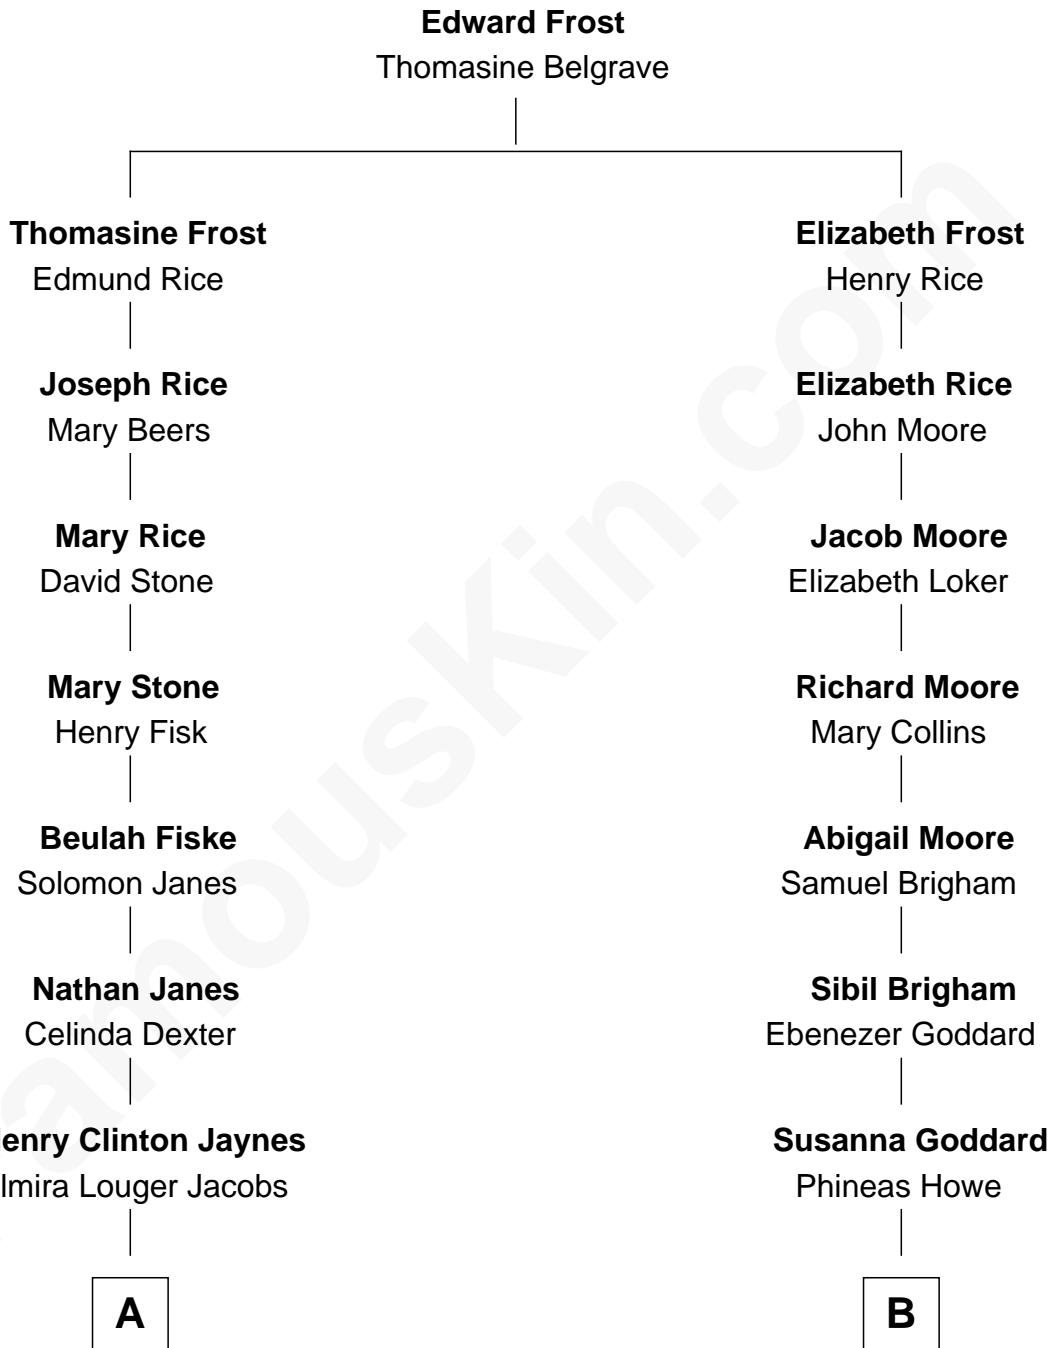

FamousKin.com Relationship Chart of

Henry Fonda

Movie Actor

8th cousin 1 time removed of

Brigham Young

2nd President of the Mormon Church

A

Henry Silas Jaynes

Elma L. Lanphear

Herberta Elma Jaynes

William Brace Fonda

Henry Fonda

Movie Actor

B

Abigail Howe

John Young