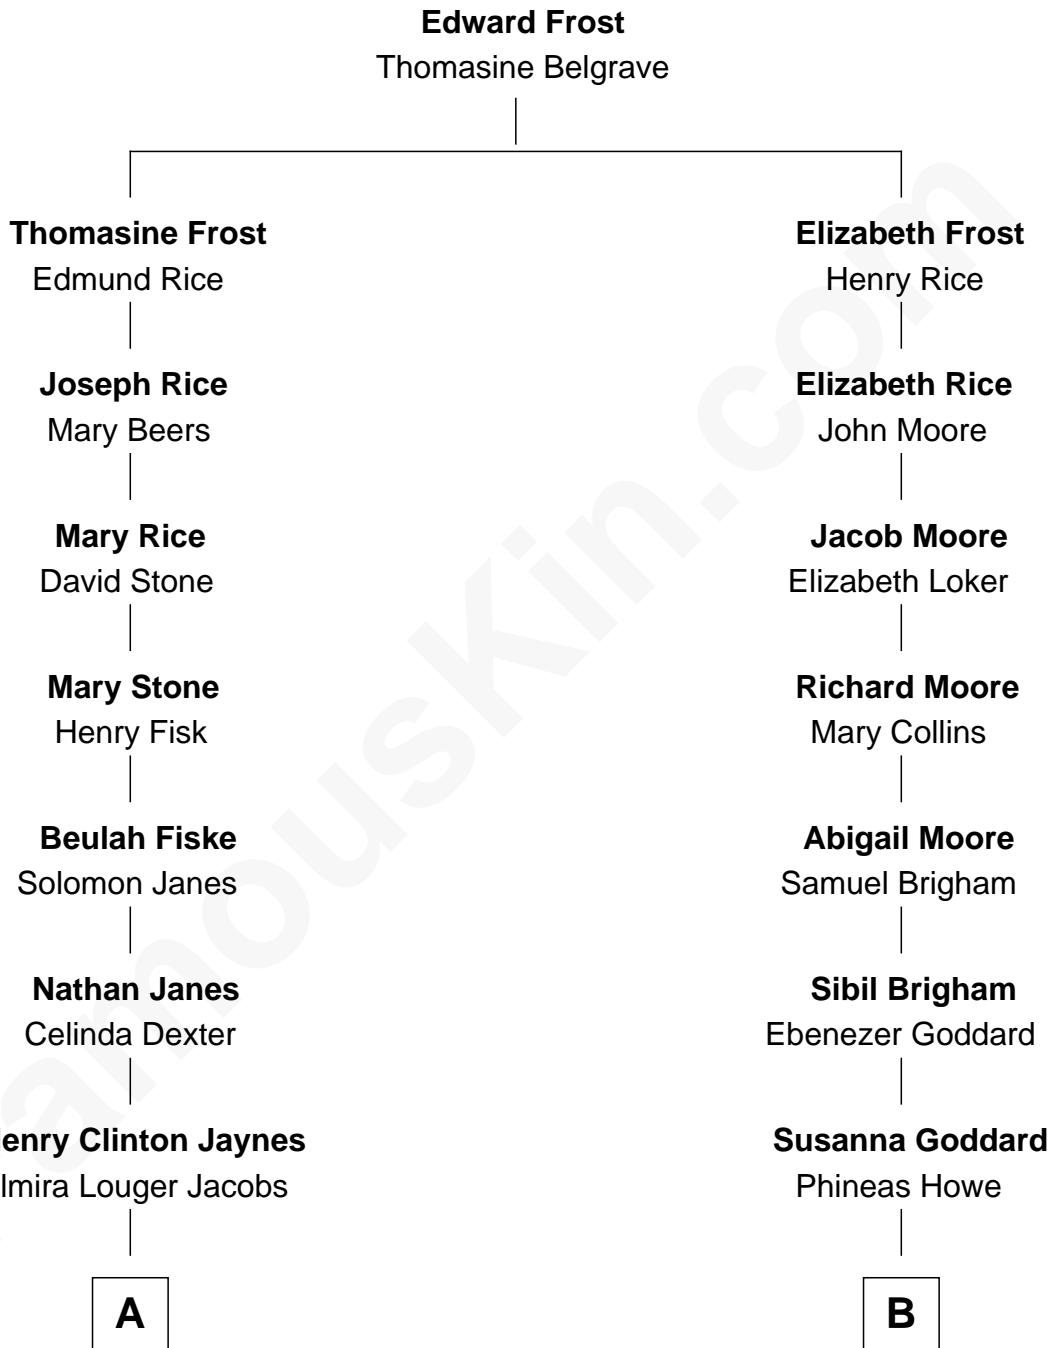

# FamousKin.com Relationship Chart of

**Henry Fonda**

*Movie Actor*

9th cousin 4 times removed of

**Steve Young**

*NFL Hall of Fame Quarterback*

**A**

**Henry Silas Jaynes**

Elma L. Lanphear

**Herberta Elma Jaynes**

William Brace Fonda

**Henry Fonda**

*Movie Actor*

**B**

**Abigail Howe**

John Young

**Joseph Young**

Jane Adeline Bicknell

**Seymour Bicknell Young**

Ann Elizabeth Riter

**Seymour Bicknell Young**

Carlie Louine Clawson

**Scott Richmond Young**

Louise Leonard