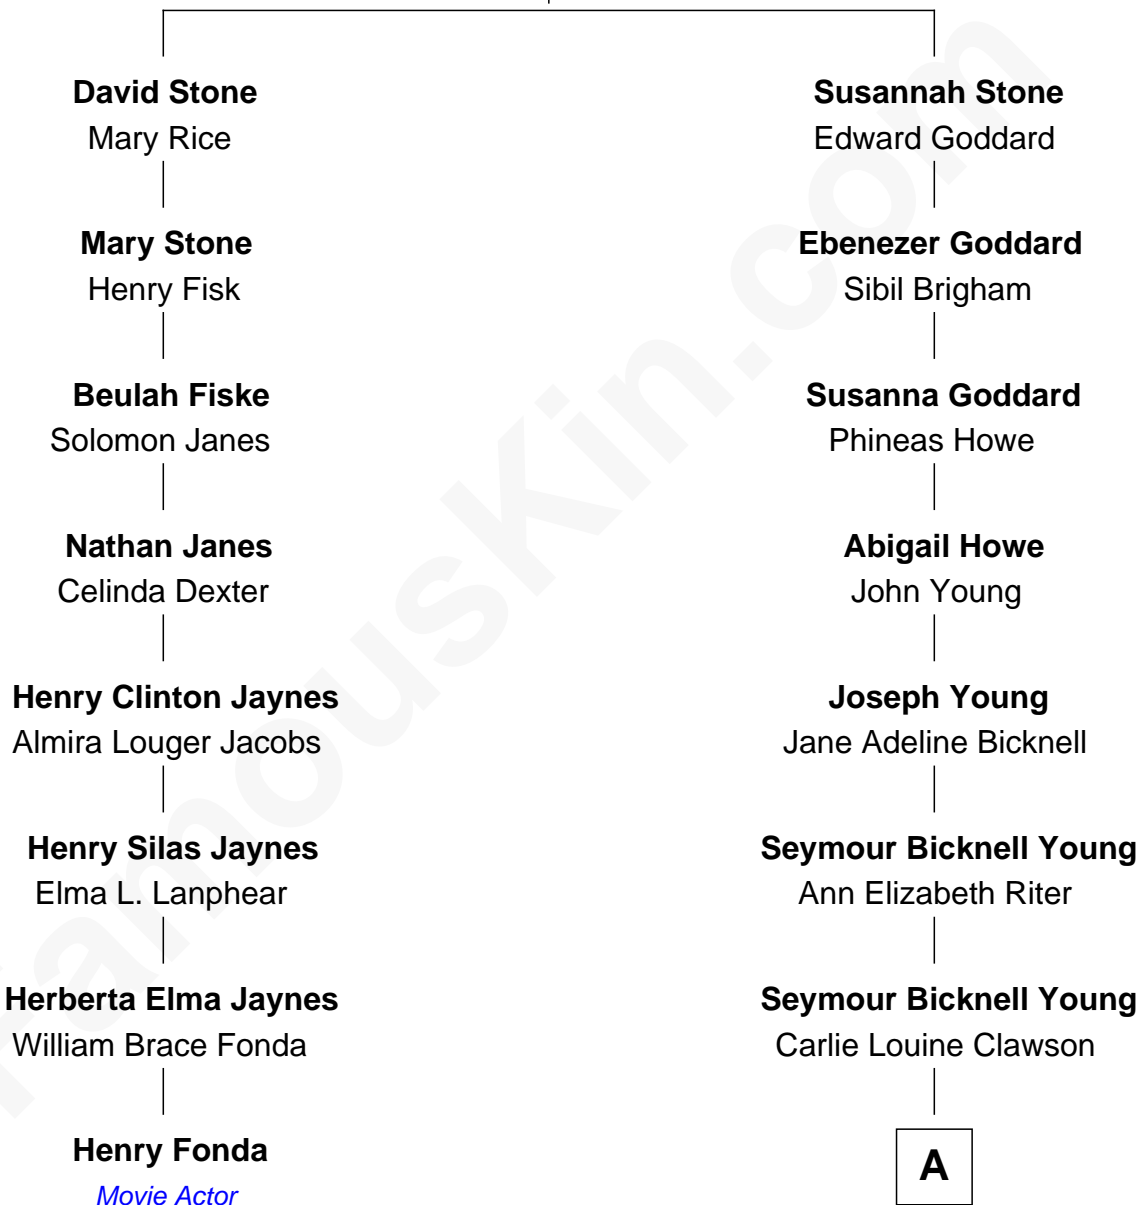

FamousKin.com Relationship Chart of

Henry Fonda

Movie Actor

7th cousin 2 times removed of

Steve Young

NFL Hall of Fame Quarterback

Simon Stone

Mary Whipple

A

|
Scott Richmond Young

Louise Leonard

|
LeGrande L. Young

Sherry Ann Steed

|
Steve Young

NFL Hall of Fame Quarterback

FamousKin.com