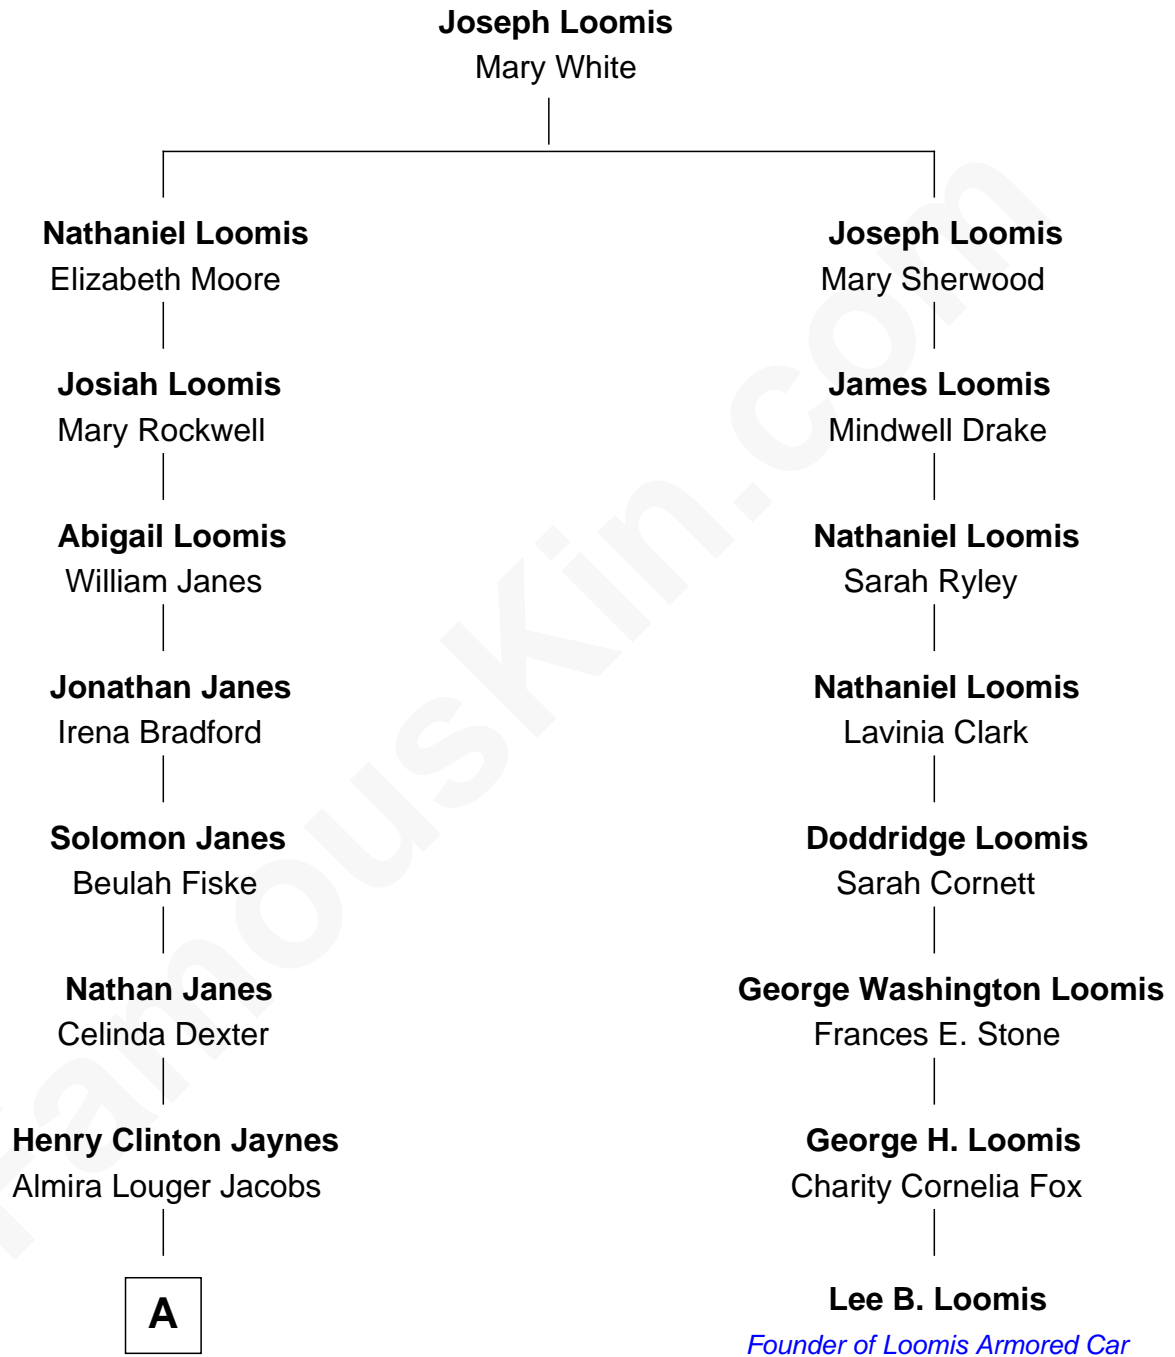

**FamousKin.com**  
**Relationship Chart of**  
**Henry Fonda**  
*Movie Actor*

7th cousin 2 times removed of

**Lee B. Loomis**  
*Founder of Loomis Armored Car Service*

**A**

Henry Silas Jaynes

Elma L. Lanphear

Herberta Elma Jaynes

William Brace Fonda

Henry Fonda

*Movie Actor*

FamousKin.com