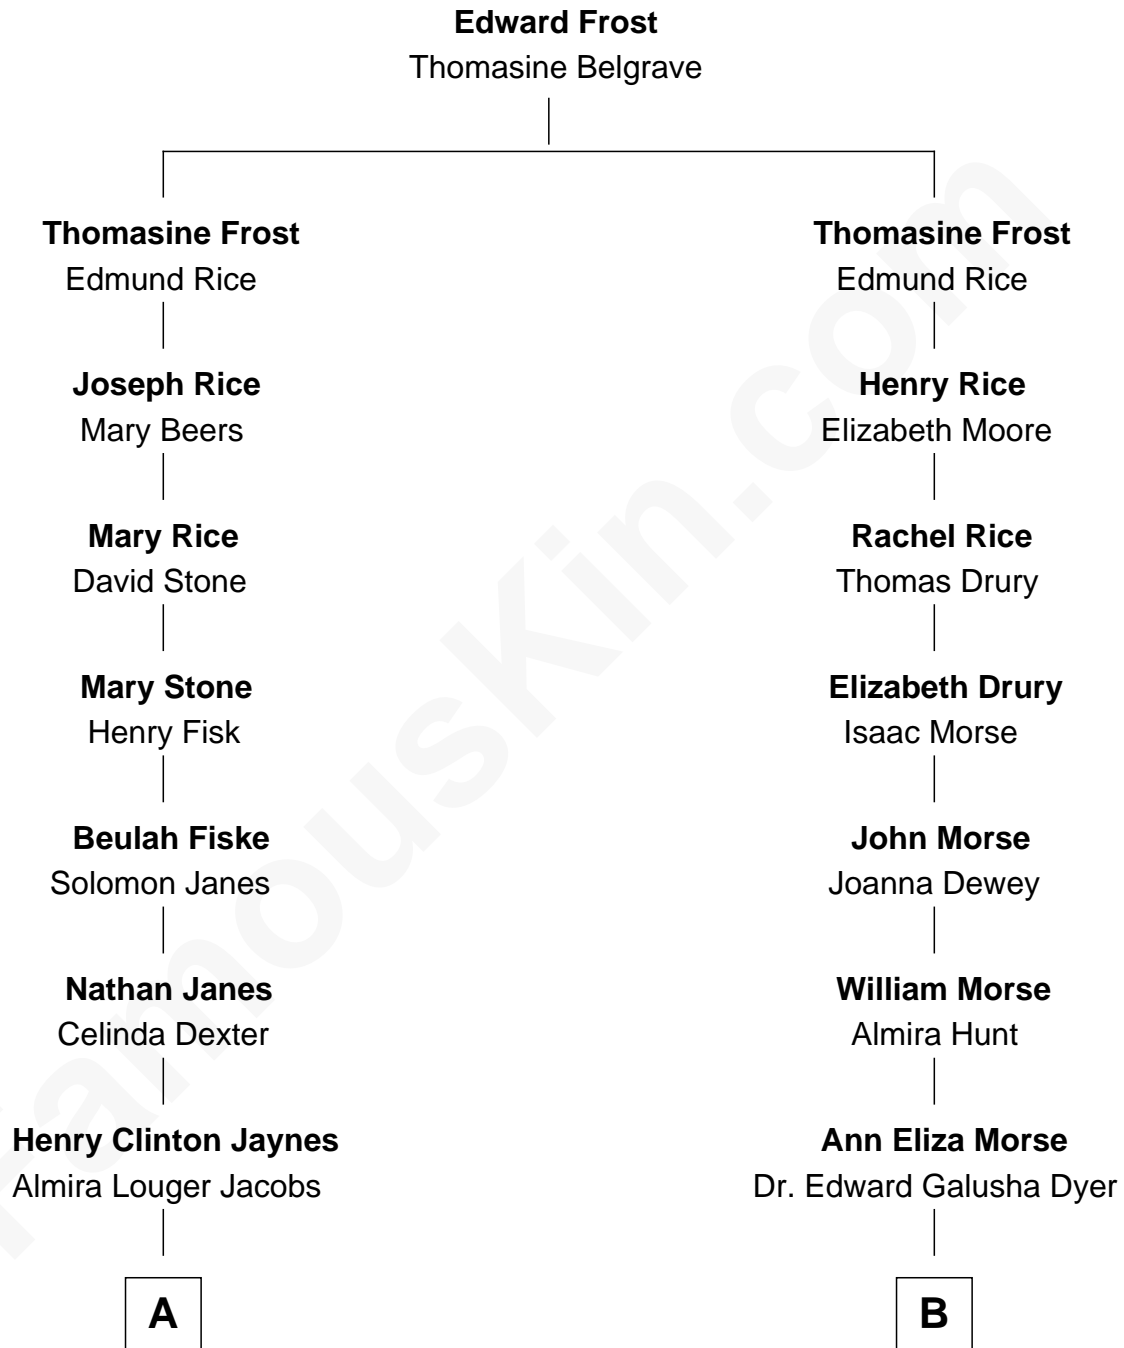

FamousKin.com
Relationship Chart of
Henry Fonda
Movie Actor

9th cousin 2 times removed of

Elisabeth Shue
TV and Movie Actress

A

Henry Silas Jaynes

Elma L. Lanphear

Herberta Elma Jaynes

William Brace Fonda

Henry Fonda

Movie Actor

B

Emily Almira Dyer

Alexander Hunter Gunn

Alexander Hunter Gunn

Harriet Grace Brewster Willcox

Mary Brewster Gunn

Adoniram Judson Wells

Anne Brewster Wells

James William Shue

Elisabeth Shue

TV and Movie Actress