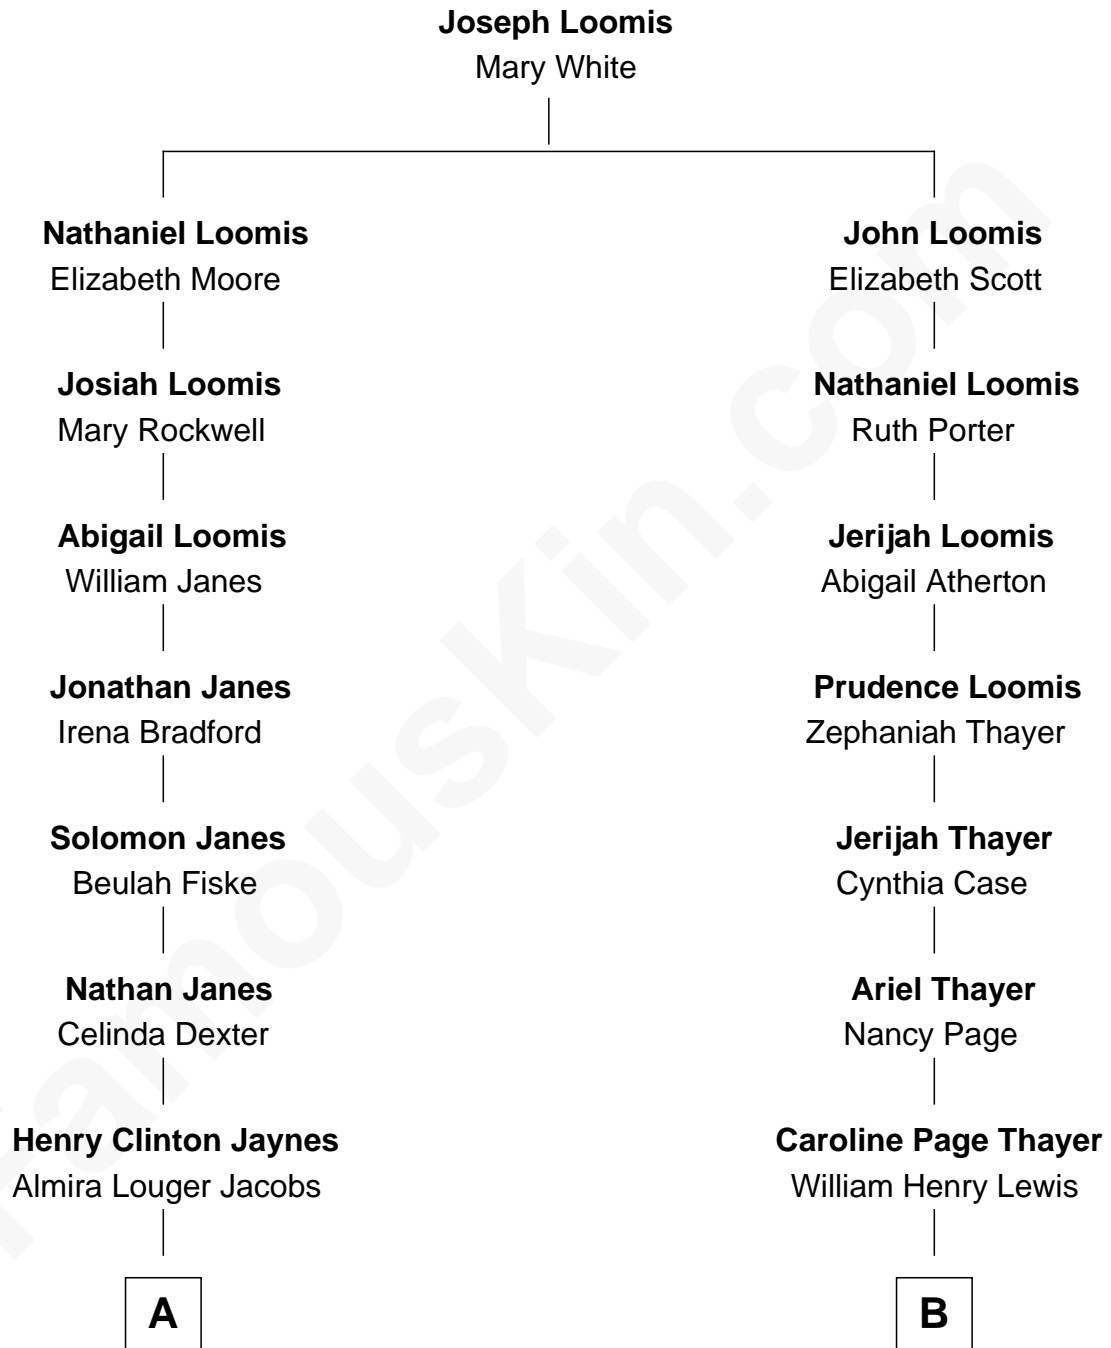

FamousKin.com
Relationship Chart of
Henry Fonda
Movie Actor

9th cousin 1 time removed of
David Hyde Pierce
Stage, TV, and Movie Actor

A

Henry Silas Jaynes

Elma L. Lanphear

Herberta Elma Jaynes

William Brace Fonda

Henry Fonda

Movie Actor

B

Mary Annie Lewis

George W. Hyde

Helen E. Hyde

Arthur J. Pierce

George Hyde Pierce