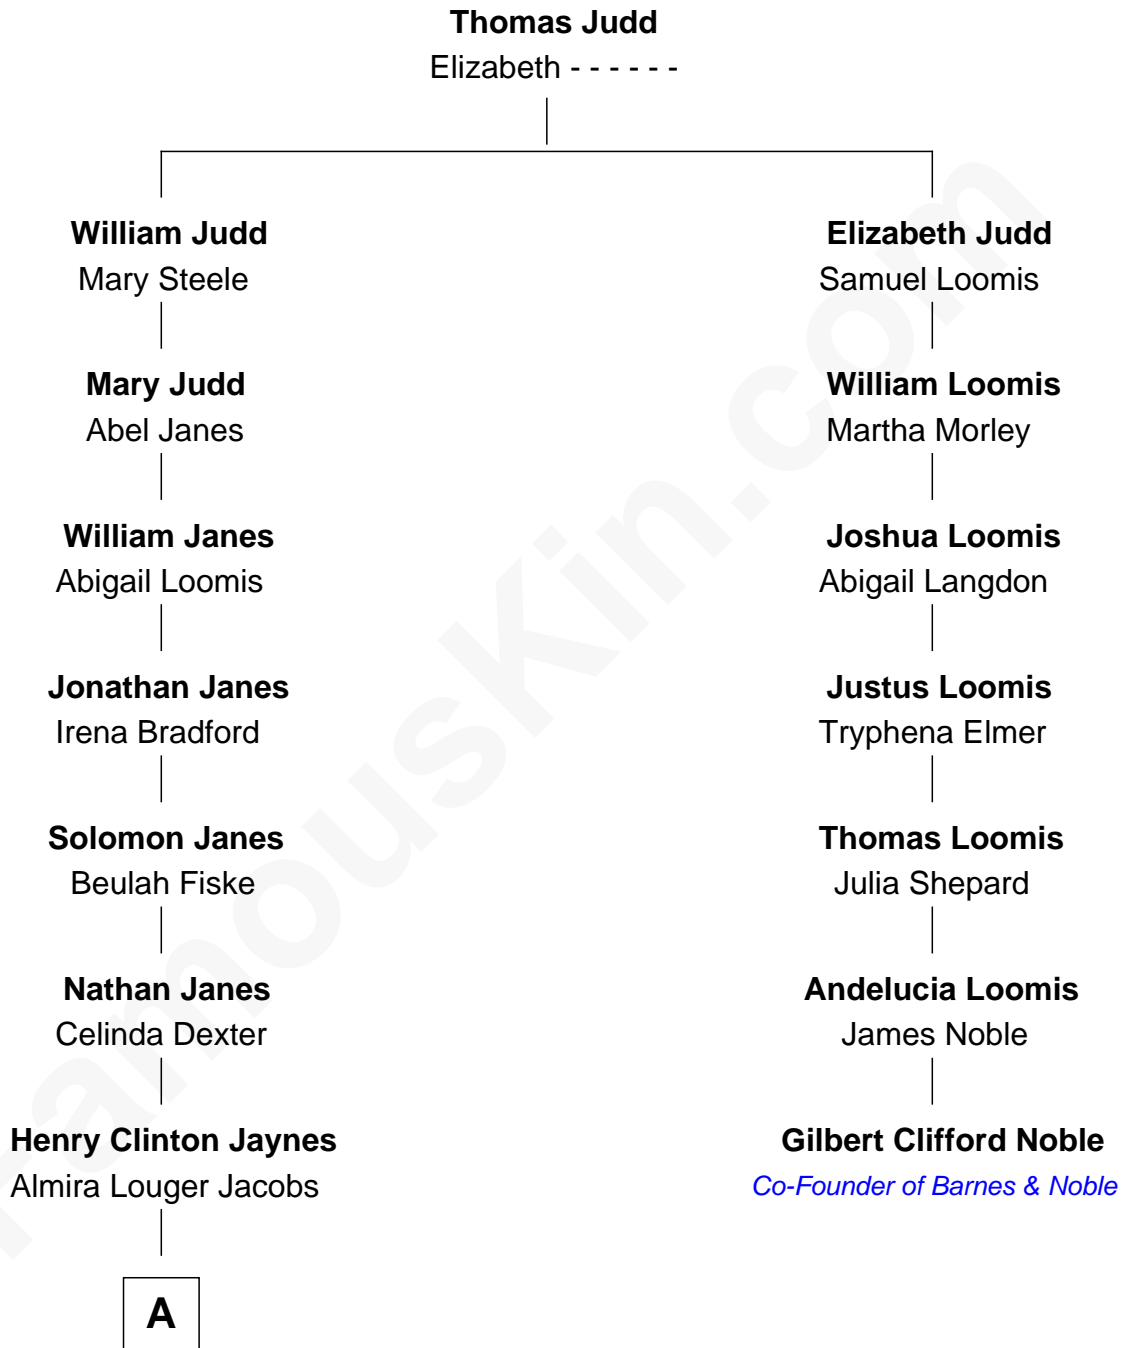

FamousKin.com
Relationship Chart of
Henry Fonda
Movie Actor

6th cousin 3 times removed of
Gilbert Clifford Noble
Co-Founder of Barnes & Noble

A

Henry Silas Jaynes

Elma L. Lanphear

Herberta Elma Jaynes

William Brace Fonda