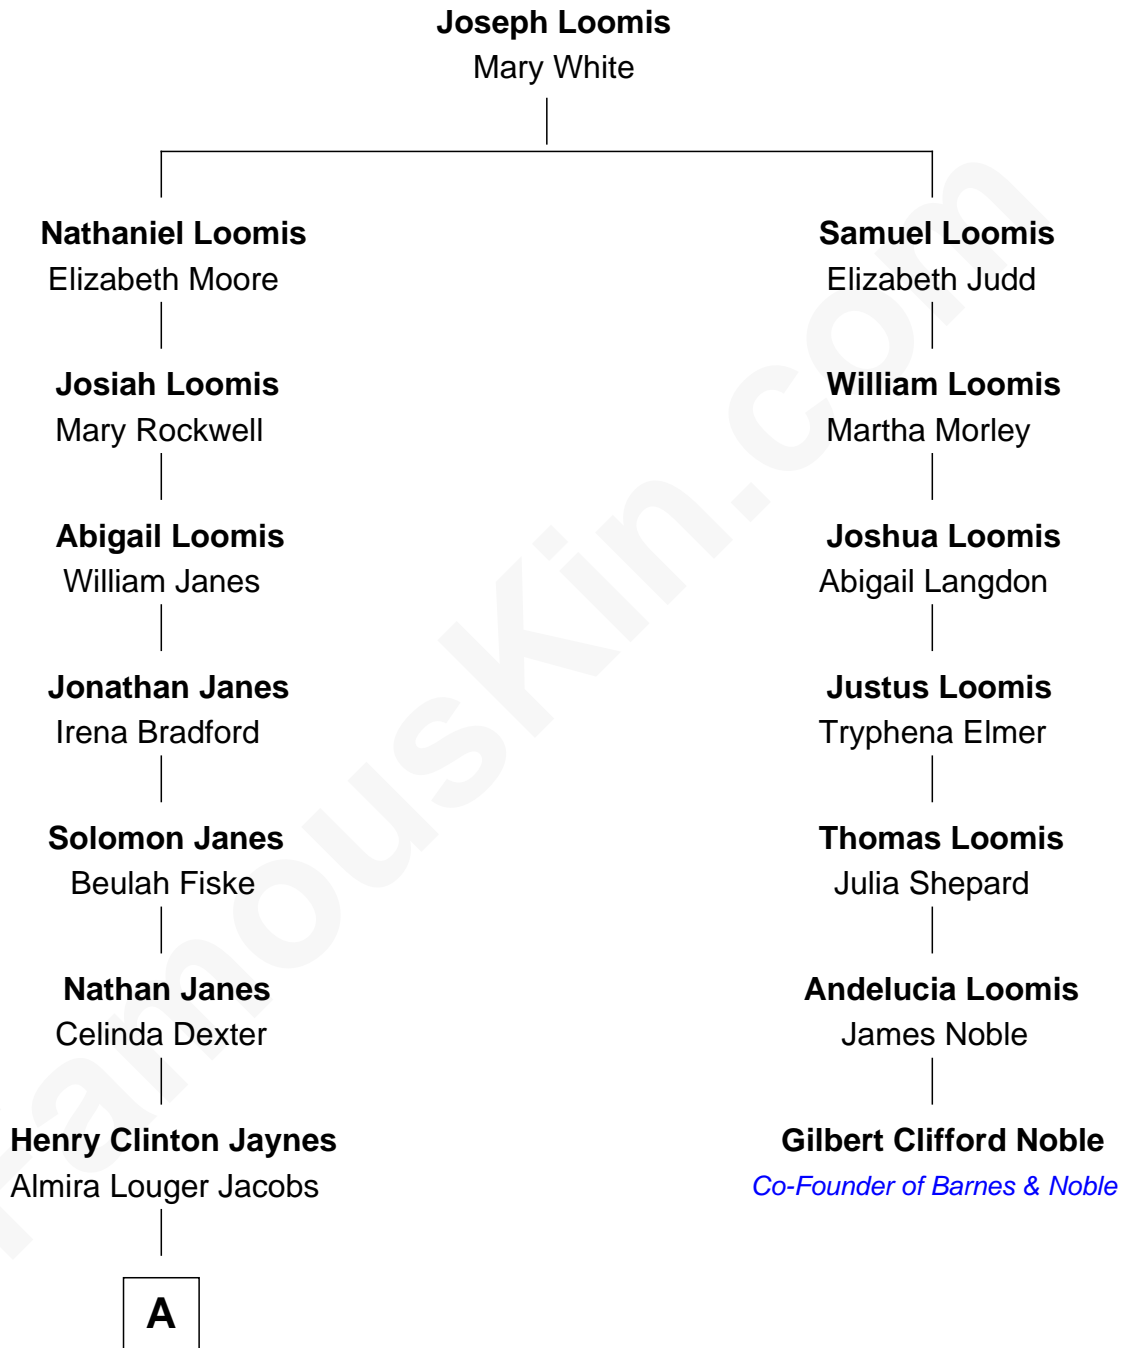

**FamousKin.com**  
**Relationship Chart of**  
**Henry Fonda**  
*Movie Actor*

**6th cousin 3 times removed of**  
**Gilbert Clifford Noble**  
*Co-Founder of Barnes & Noble*

**A**

Henry Silas Jaynes

Elma L. Lanphear

Herberta Elma Jaynes

William Brace Fonda

Henry Fonda

*Movie Actor*

FamousKin.com