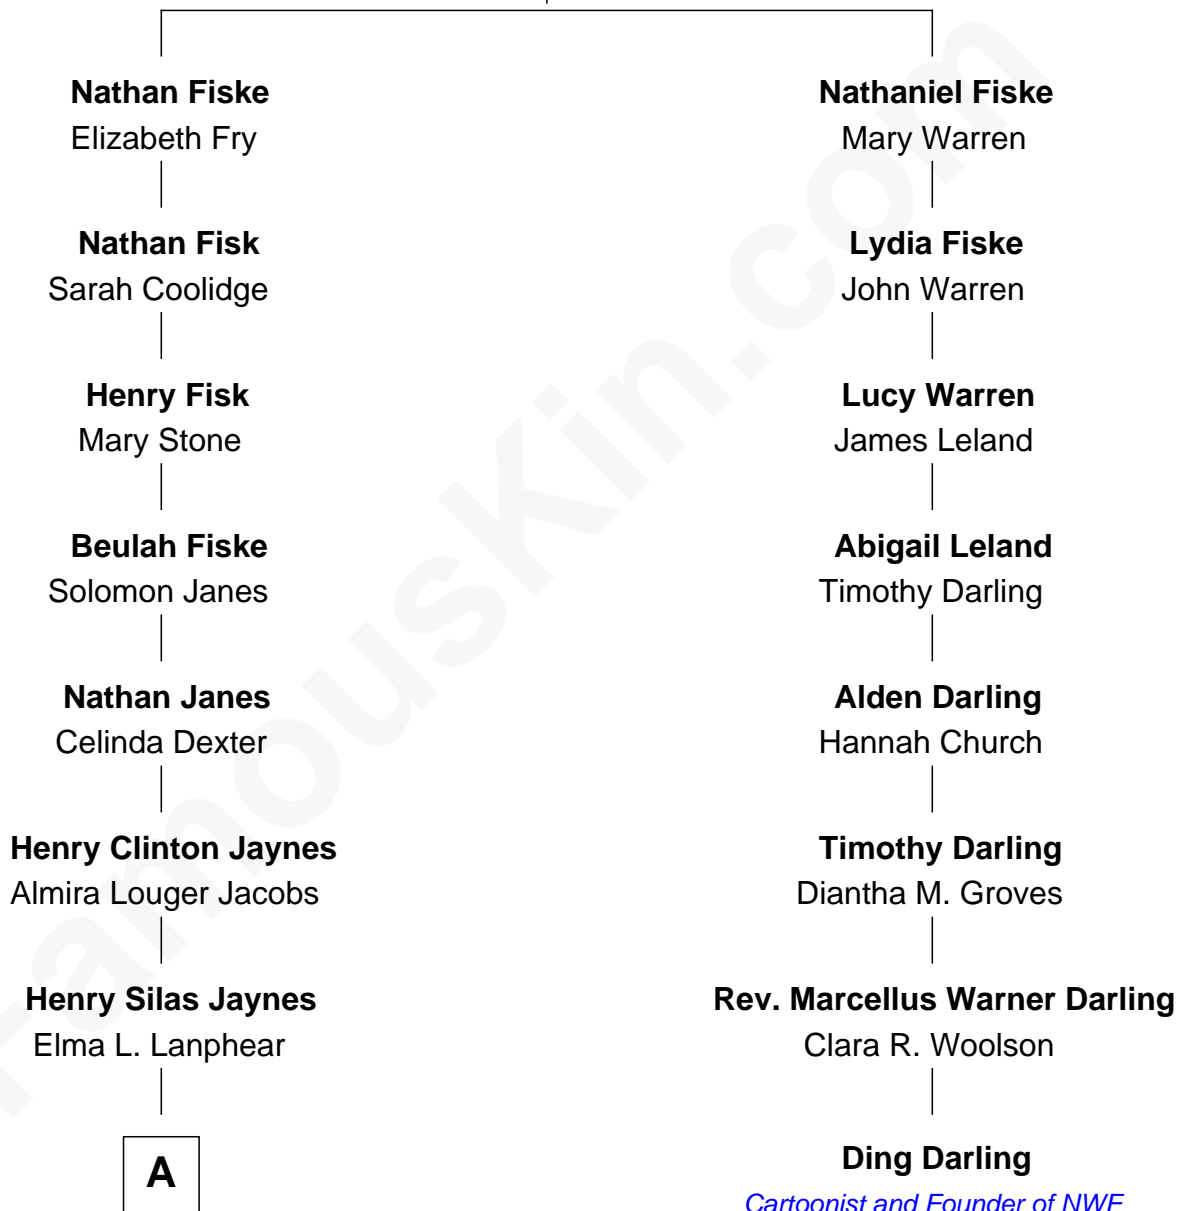

FamousKin.com Relationship Chart of

Henry Fonda

Movie Actor

7th cousin 1 time removed of

Ding Darling

Cartoonist and Founder of National Wildlife Federation

Nathan Fiske
Susanna - - - - -

A

Herberta Elma Jaynes

William Brace Fonda

Henry Fonda

Movie Actor

FamousKin.com