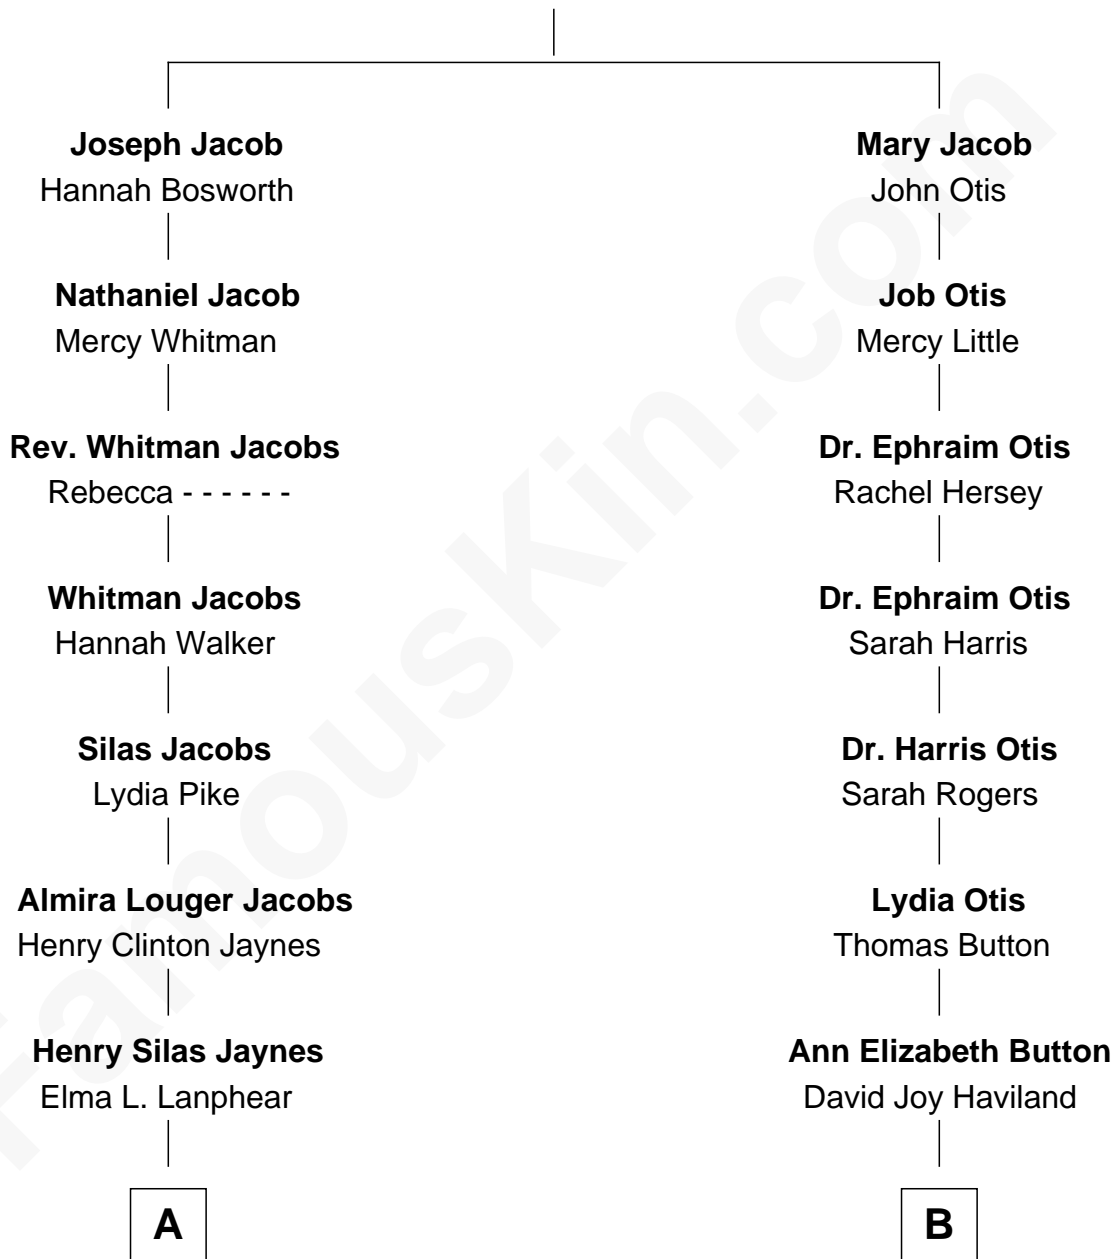

FamousKin.com Relationship Chart of

Henry Fonda

Movie Actor

8th cousin of

Willis Carrier

Inventor of Air Conditioning

Nicholas Jacob

Mary Gilman

A

Herberta Elma Jaynes

William Brace Fonda

Henry Fonda

Movie Actor

B

Elizabeth R. Haviland

Duane Williams Carrier