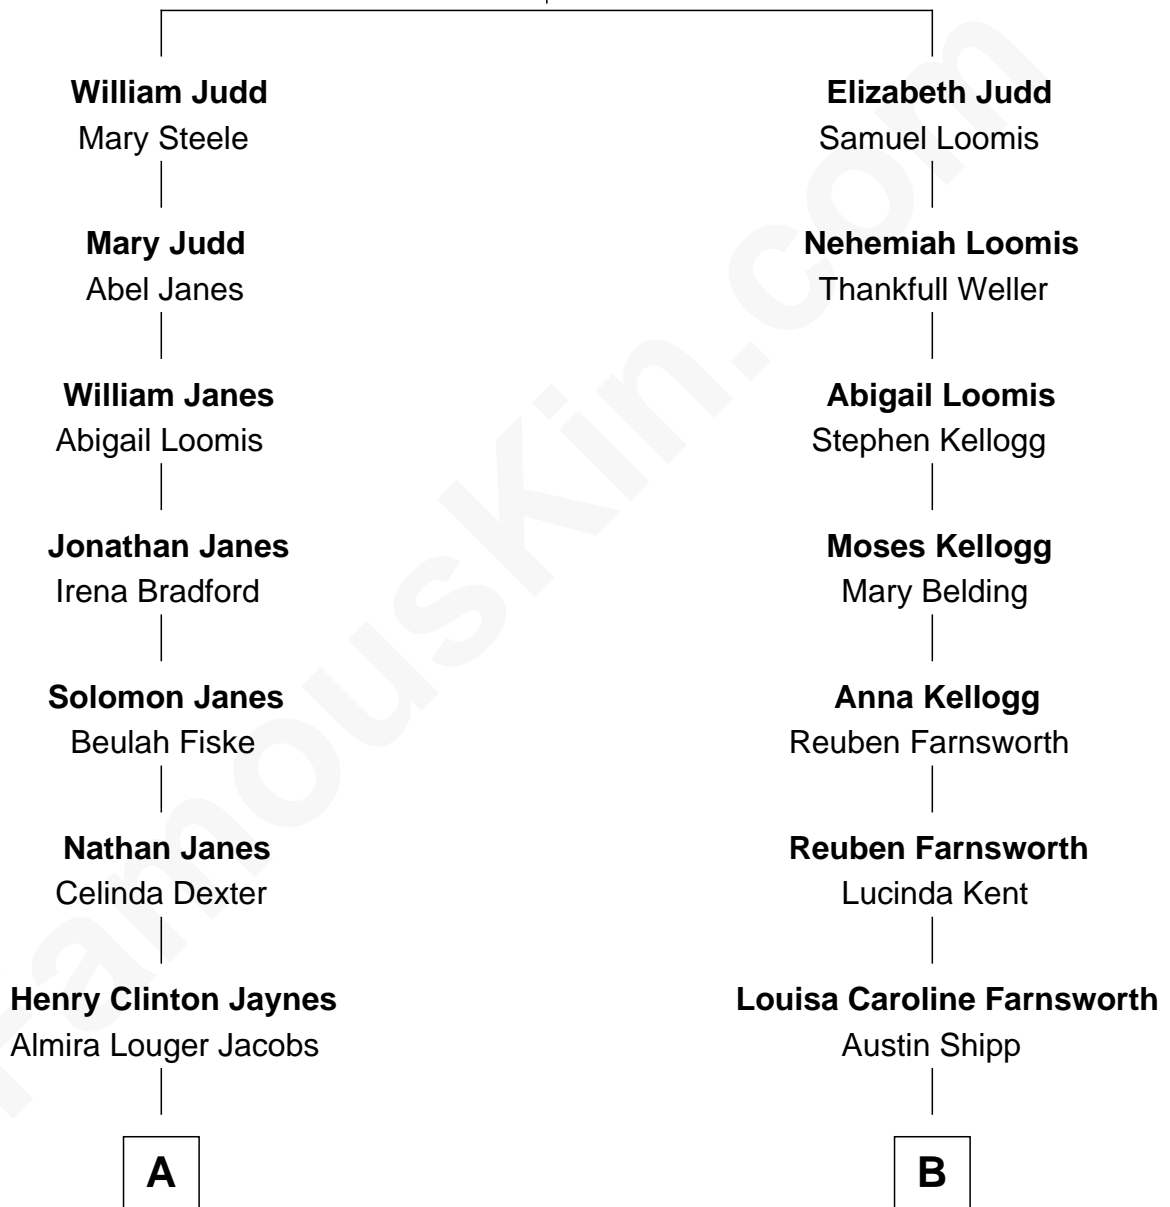

FamousKin.com Relationship Chart of

Henry Fonda

Movie Actor

9th cousin 2 times removed of

Amy Adams

Movie Actress

Thomas Judd
Elizabeth - - - - -

A

Henry Silas Jaynes

Elma L. Lanphear

Herberta Elma Jaynes

William Brace Fonda

Henry Fonda

Movie Actor

B

Dr. Milford Bard Shipp

Ellis Reynolds

Olea Shipp

John Hyrum Hill

Olea Lorraine Hill

Frank Ralph Adams

Richard Kent Adams

Kathryn Hicken

Amy Adams