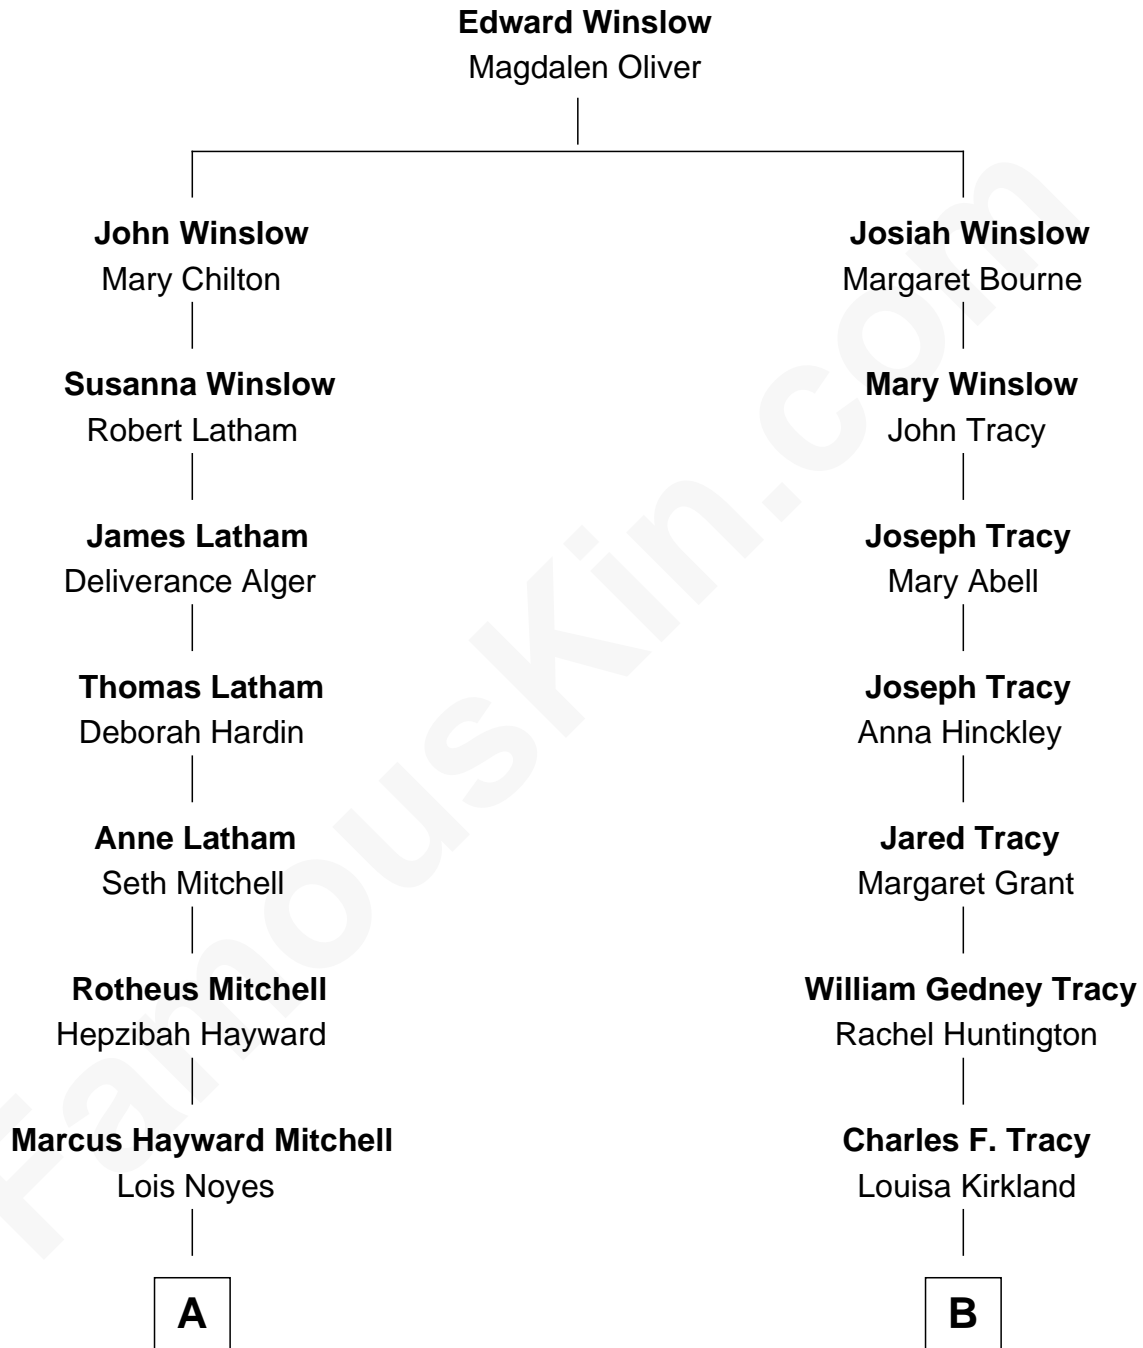

**FamousKin.com**  
**Relationship Chart of**  
**Henry Fonda**  
*Movie Actor*

9th cousin 1 time removed of  
**Henry Sturgis Morgan**  
*Co-Founder of Morgan Stanley*

**A**

**Marie Louise Mitchell**

Allan Lanphear

**Elma L. Lanphear**

Henry Silas Jaynes

**Herberta Elma Jaynes**

William Brace Fonda

**Henry Fonda**

*Movie Actor*

**B**

**Frances Louisa Tracy**

John Pierpont Morgan

**John Pierpont Morgan**

Jane Norton Grew

**Henry Sturgis Morgan**

*Co-Founder of Morgan Stanley*

FamousKin.com