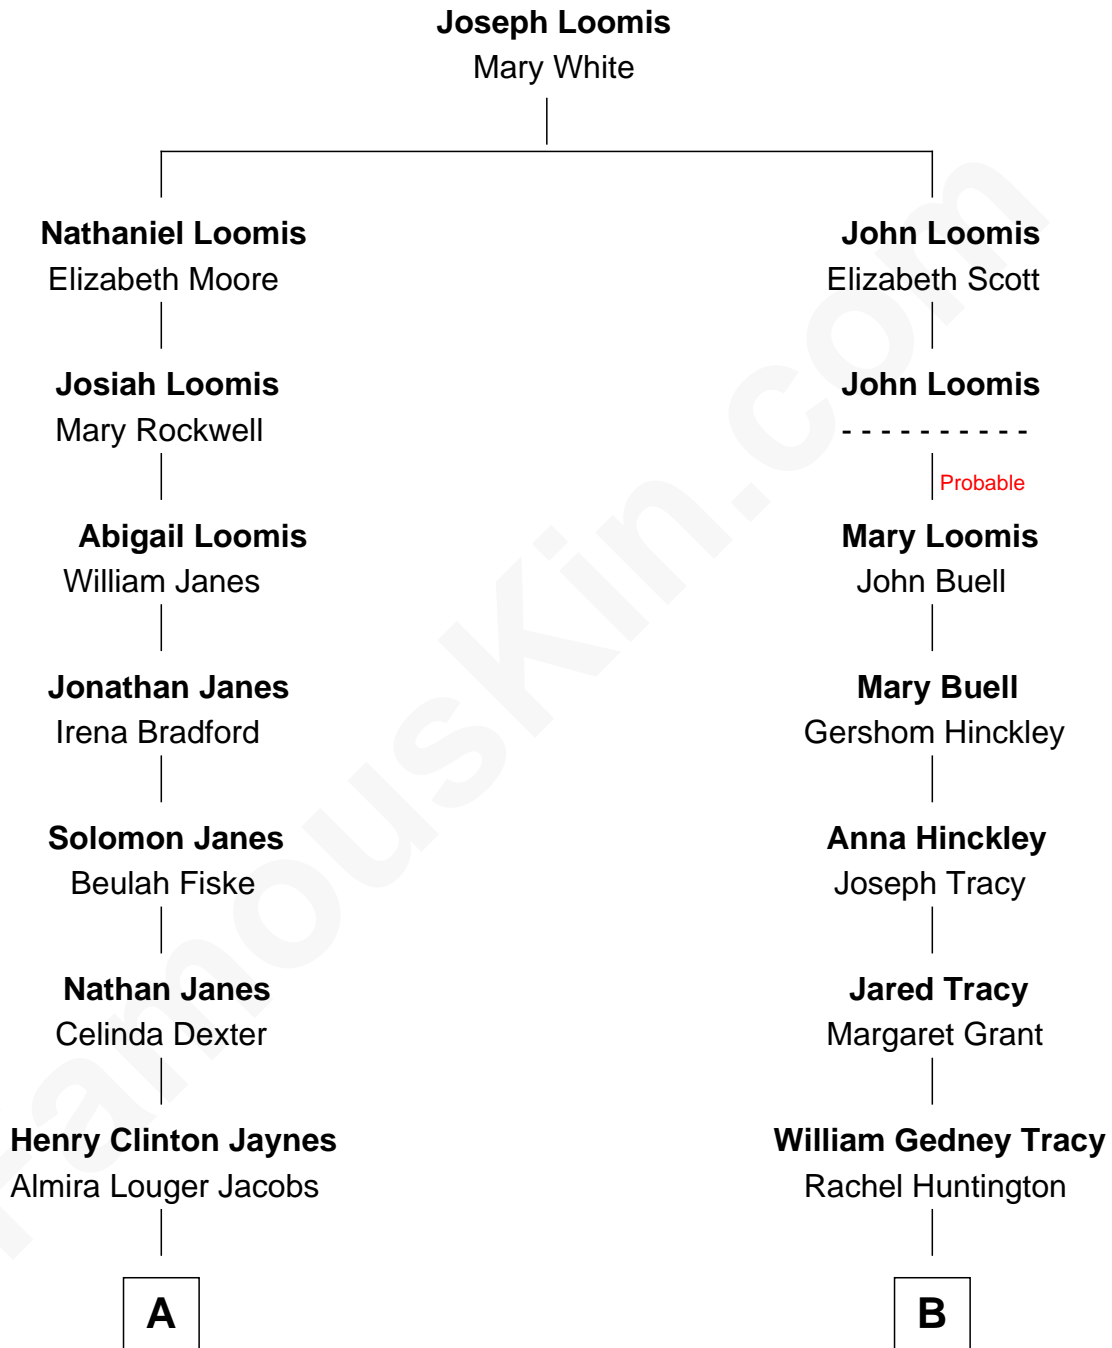

FamousKin.com
Relationship Chart of
Henry Fonda
Movie Actor

9th cousin 1 time removed of
Henry Sturgis Morgan
Co-Founder of Morgan Stanley

A

Henry Silas Jaynes

Elma L. Lanphear

Herberta Elma Jaynes

William Brace Fonda

Henry Fonda

Movie Actor

B

Charles F. Tracy

Louisa Kirkland

Frances Louisa Tracy

John Pierpont Morgan

John Pierpont Morgan