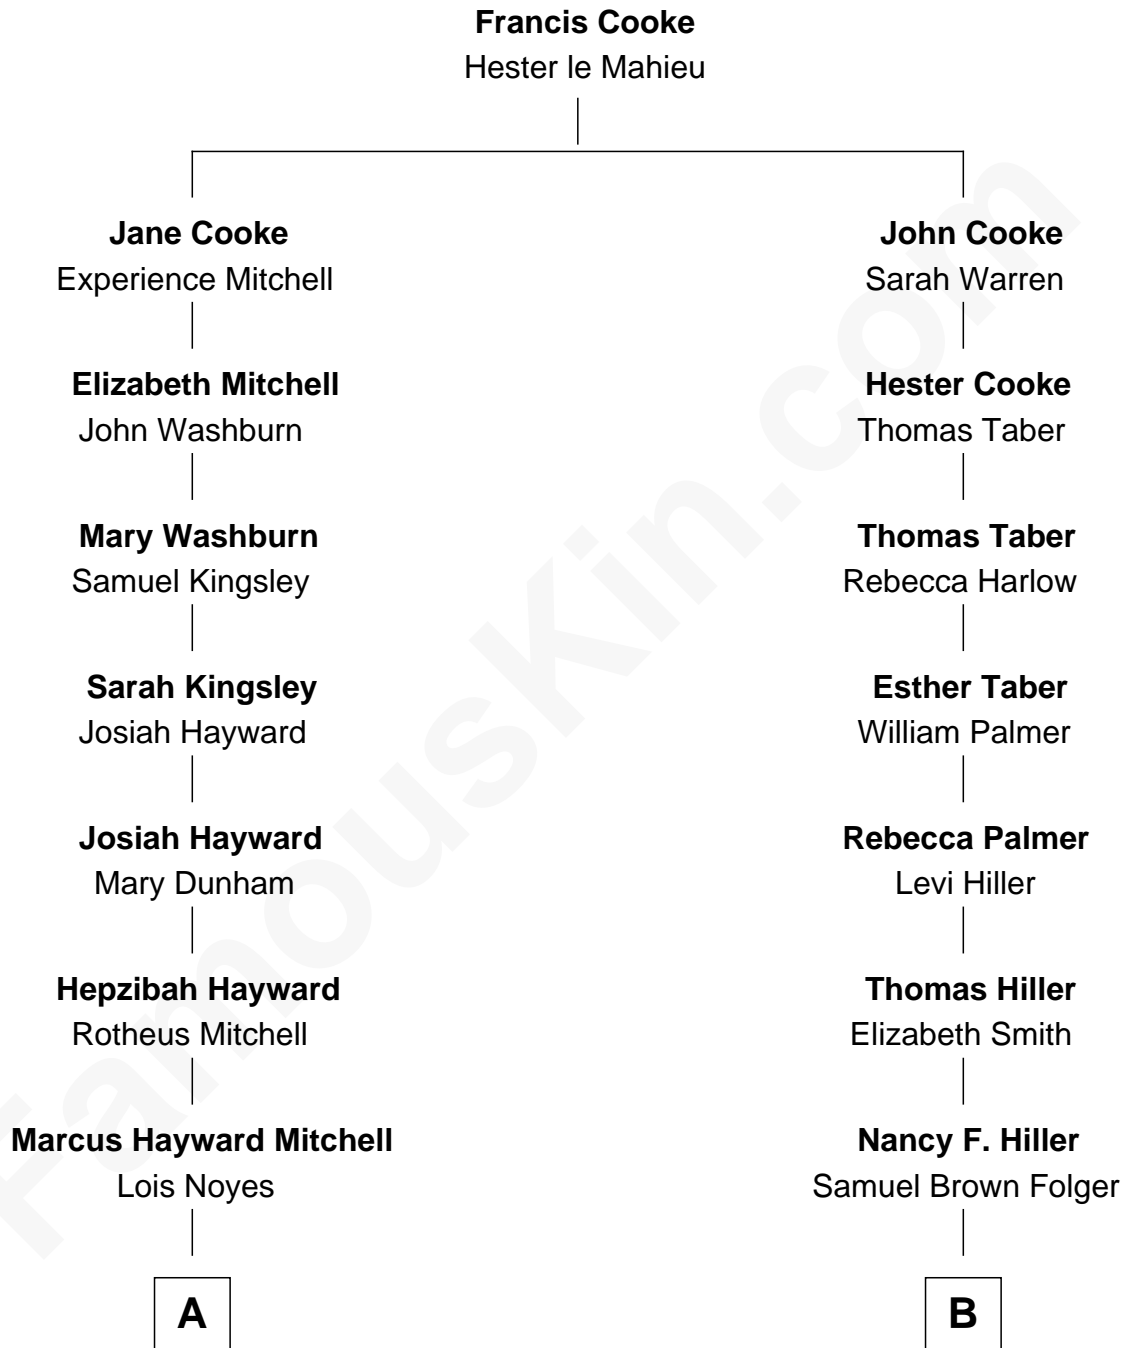

FamousKin.com
Relationship Chart of
Henry Fonda
Movie Actor

8th cousin 2 times removed of

Henry Clay Folger

Founder of Folger Shakespeare Library and Chairman of Standard Oil

FamousKin.com