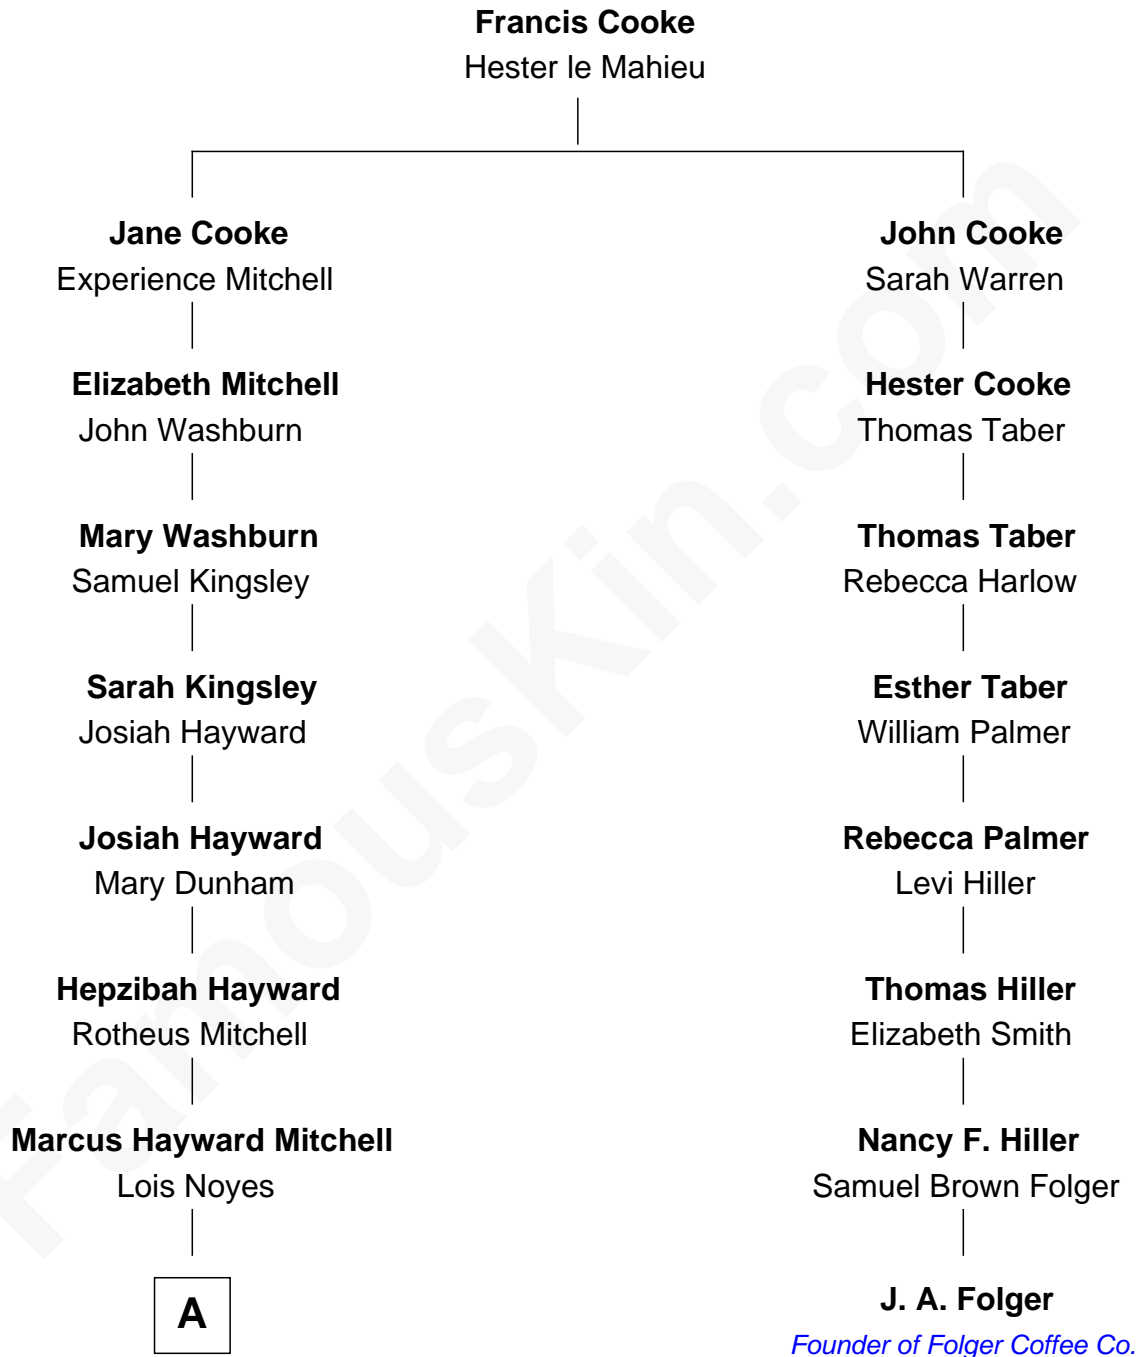

FamousKin.com
Relationship Chart of
Henry Fonda
Movie Actor

7th cousin 3 times removed of

J. A. Folger
Founder of Folger Coffee Company

A

Marie Louise Mitchell

Allan Lanphear

Elma L. Lanphear

Henry Silas Jaynes