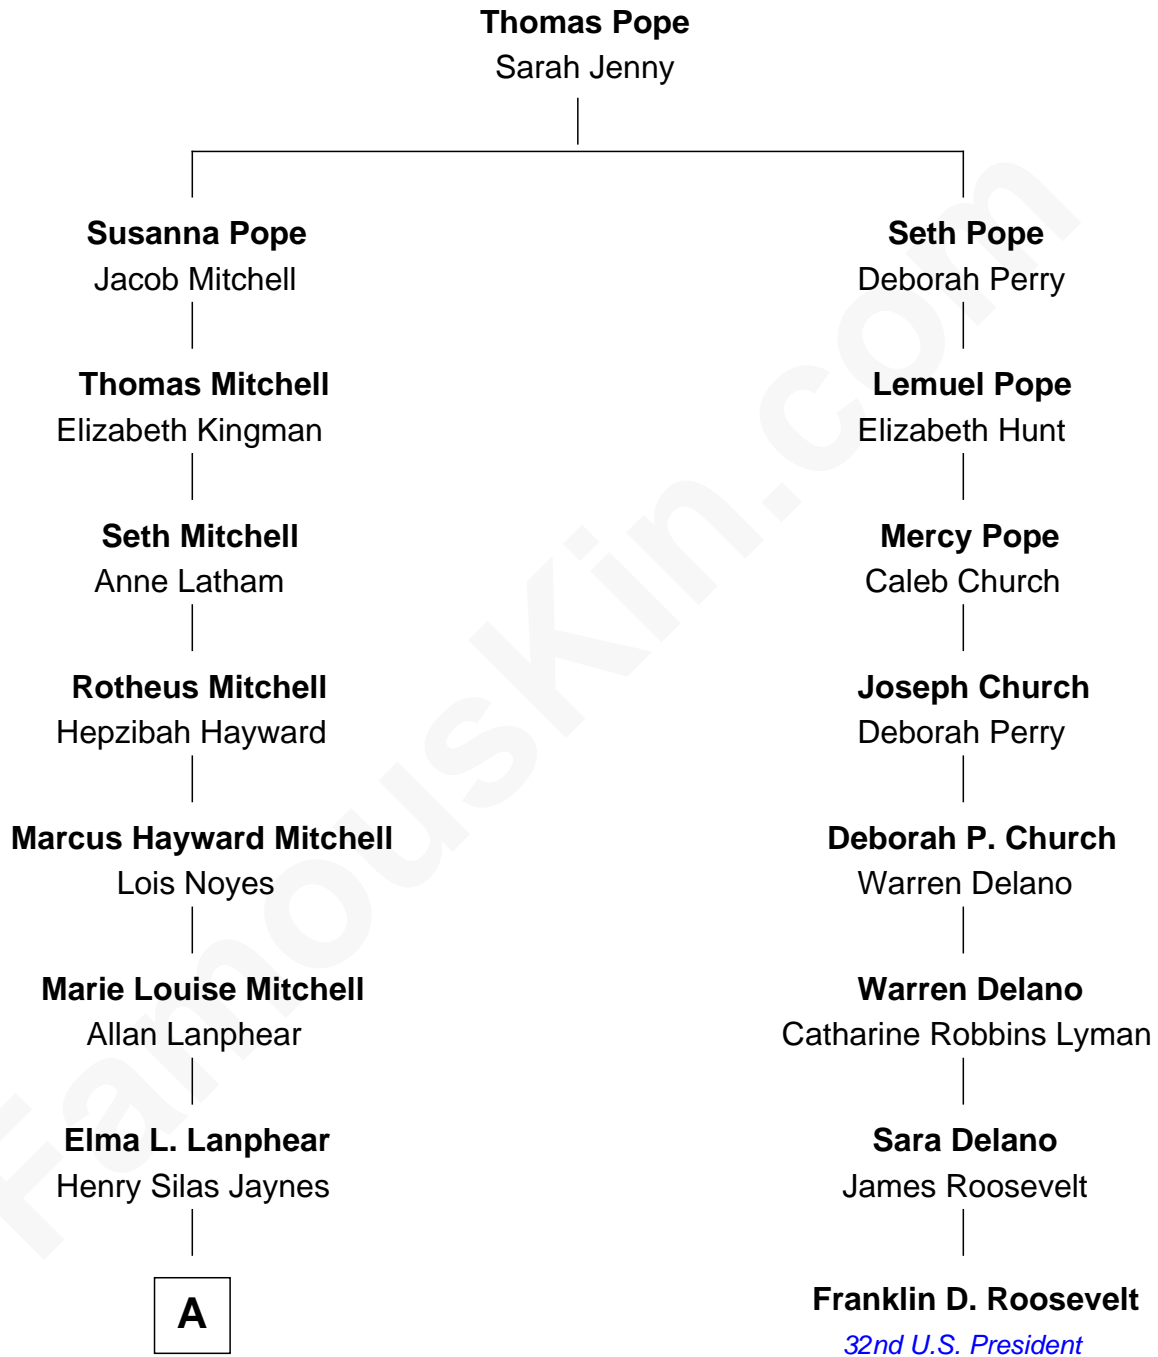

FamousKin.com
Relationship Chart of
Henry Fonda
Movie Actor

7th cousin 1 time removed of
Franklin D. Roosevelt
32nd U.S. President

A

Herberta Elma Jaynes

William Brace Fonda

Henry Fonda

Movie Actor

FamousKin.com