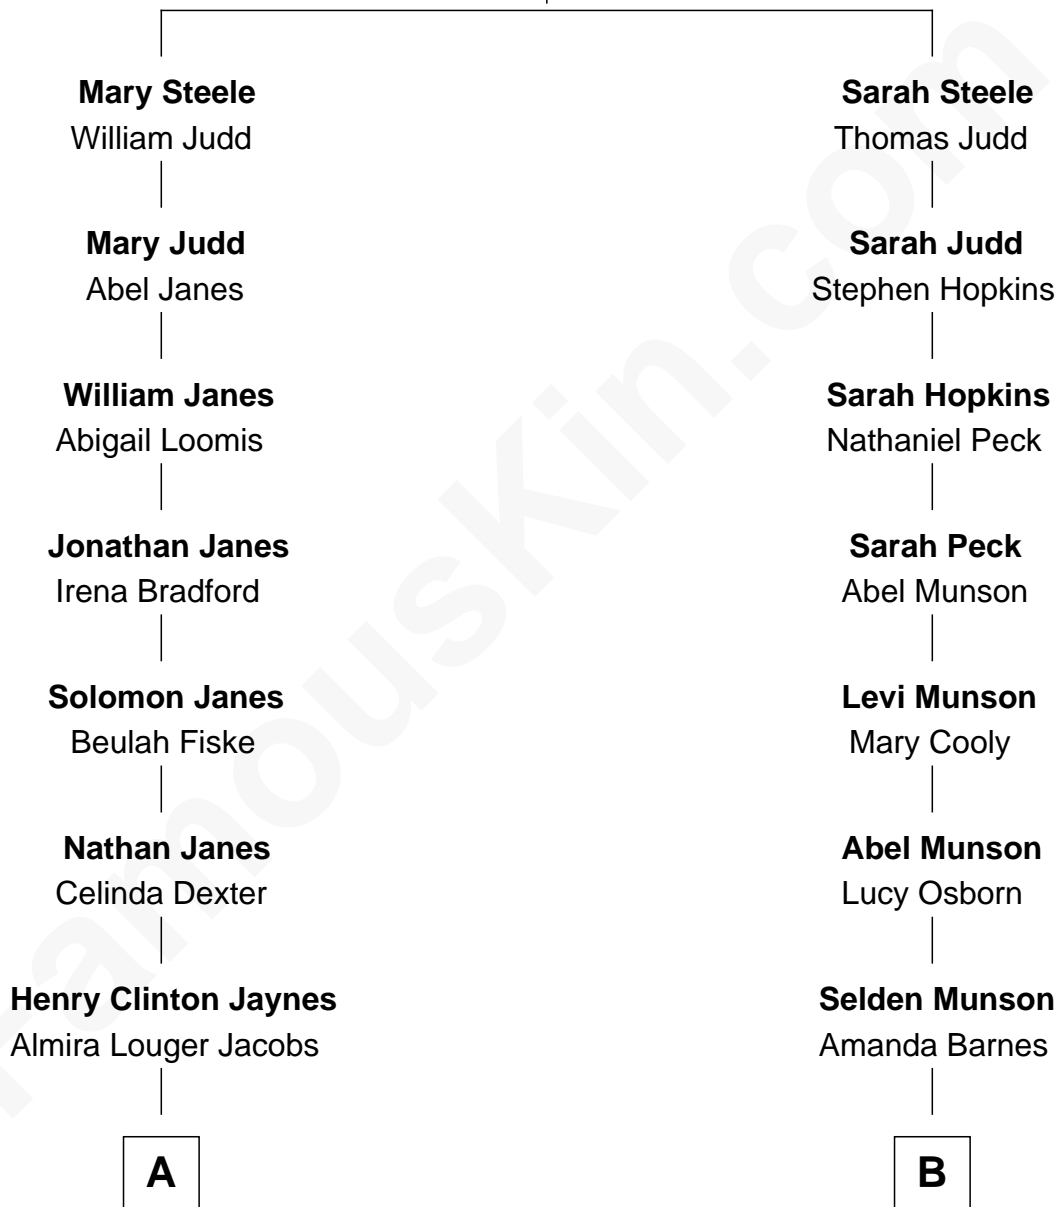

FamousKin.com Relationship Chart of

Henry Fonda

Movie Actor

9th cousin 2 times removed of

Viggo Mortensen

Movie Actor

John Steele
Rachel Talcott

A

Henry Silas Jaynes
Elma L. Lanphear

Herberta Elma Jaynes
William Brace Fonda

Henry Fonda
Movie Actor

B

Mary Annis Munson
John Wesley Gamble

John Munson Gamble
Blanche Ethelwyn Chapman

Mary Annis Gamble
Dr. Walter Sidney Atkinson