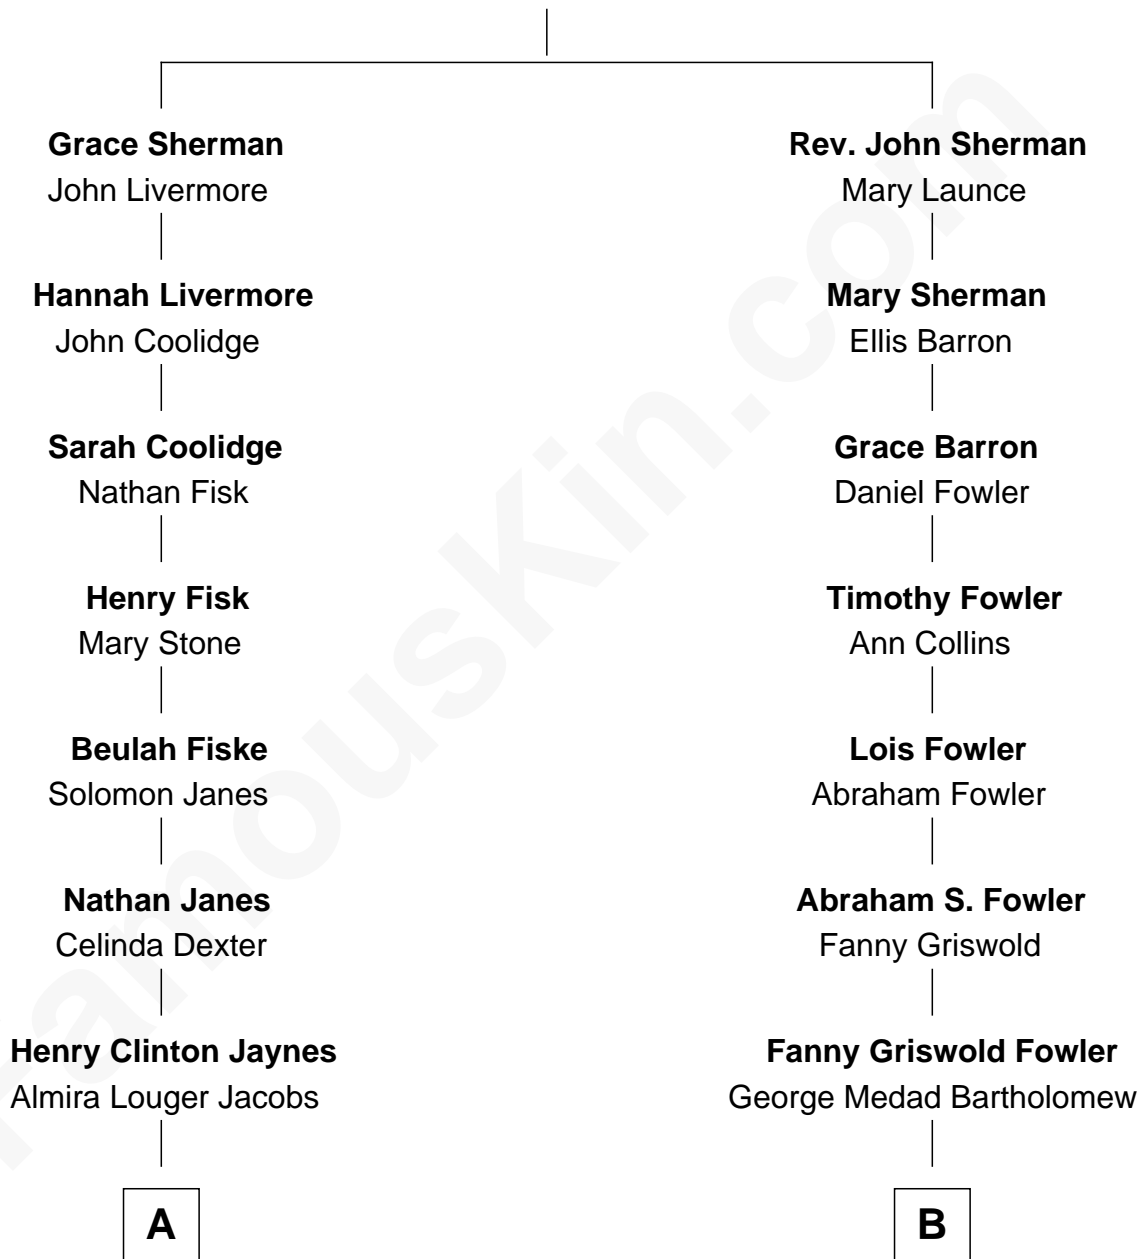

# FamousKin.com Relationship Chart of

**Henry Fonda**

*Movie Actor*

9th cousin 1 time removed of

**Bill Weld**

*68th Governor of Massachusetts*

**Edmund Sherman**

Grace Makin

**A**

**Henry Silas Jaynes**

Elma L. Lanphear

**Herberta Elma Jaynes**

William Brace Fonda

**Henry Fonda**

*Movie Actor*

**B**

**Fanny Elizabeth Bartholomew**

Dr. Francis Minot Weld

**Francis Minot Weld**

Margaret Low White

**David Weld**

Mary Blake Nichols

**Bill Weld**

*68th Governor of Massachusetts*