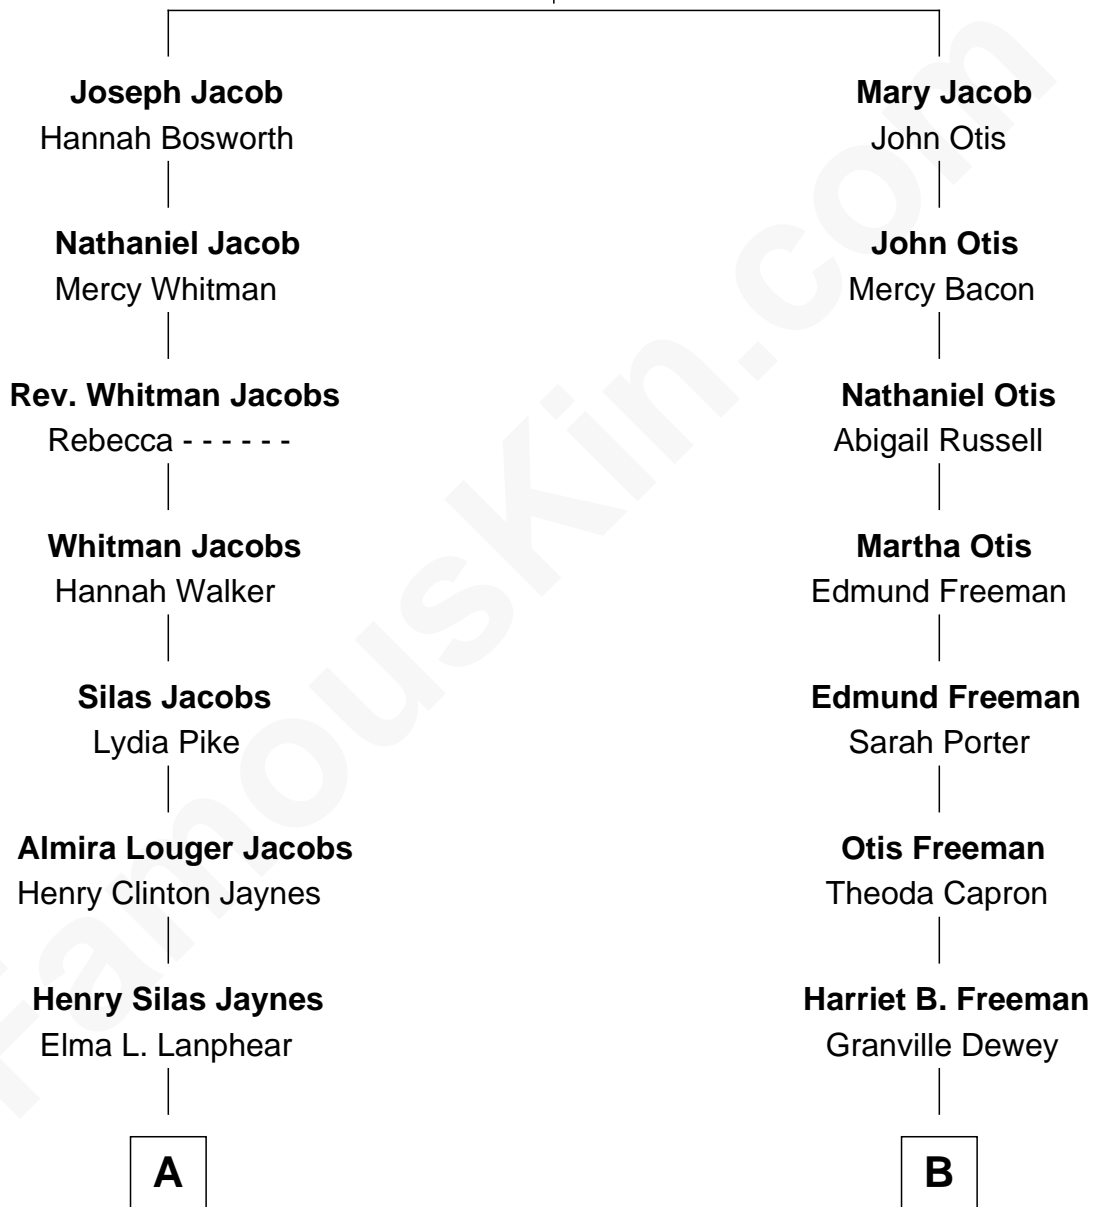

FamousKin.com Relationship Chart of

Henry Fonda

Movie Actor

8th cousin 1 time removed of

Thomas Edmund Dewey

47th Governor of New York

Nicholas Jacob

Mary Gilman

A

Herberta Elma Jaynes

William Brace Fonda

Henry Fonda

Movie Actor

B

George Martin Dewey

Emma Bingham

George Martin Dewey

Annie L. Thomas

Thomas Edmund Dewey

47th Governor of New York

FamousKin.com