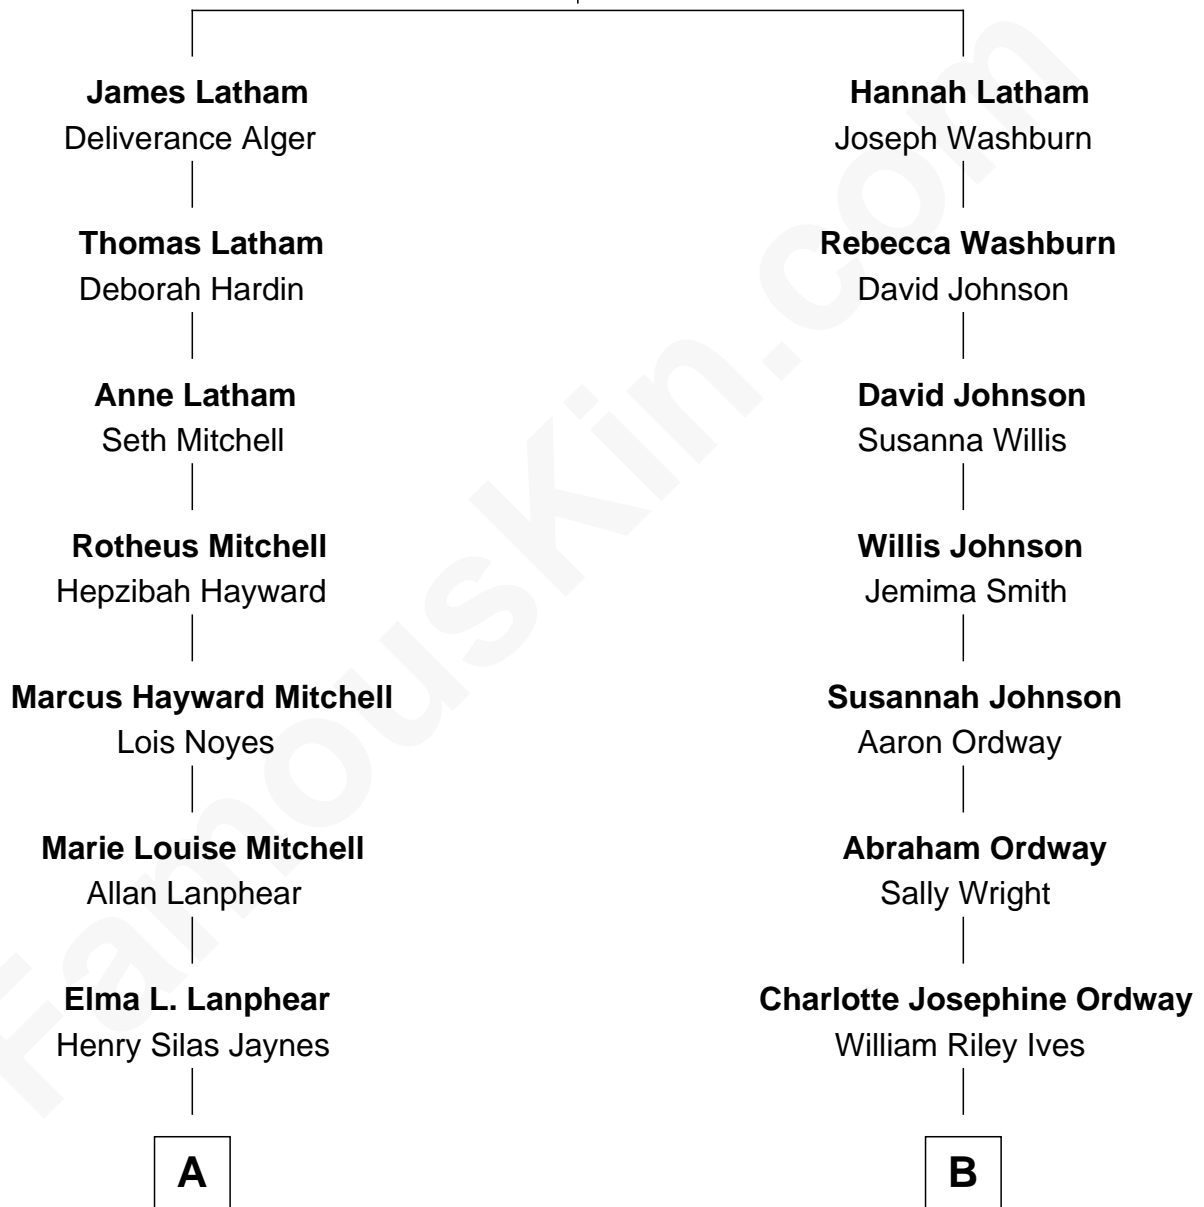

FamousKin.com Relationship Chart of

Henry Fonda

Movie Actor

8th cousin of

Burl Ives

Singer and Actor

Robert Latham
Susanna Winslow

A

Herberta Elma Jaynes

William Brace Fonda

Henry Fonda

Movie Actor

B

Levi Franklin Ives

Cordellia White

Burl Ives