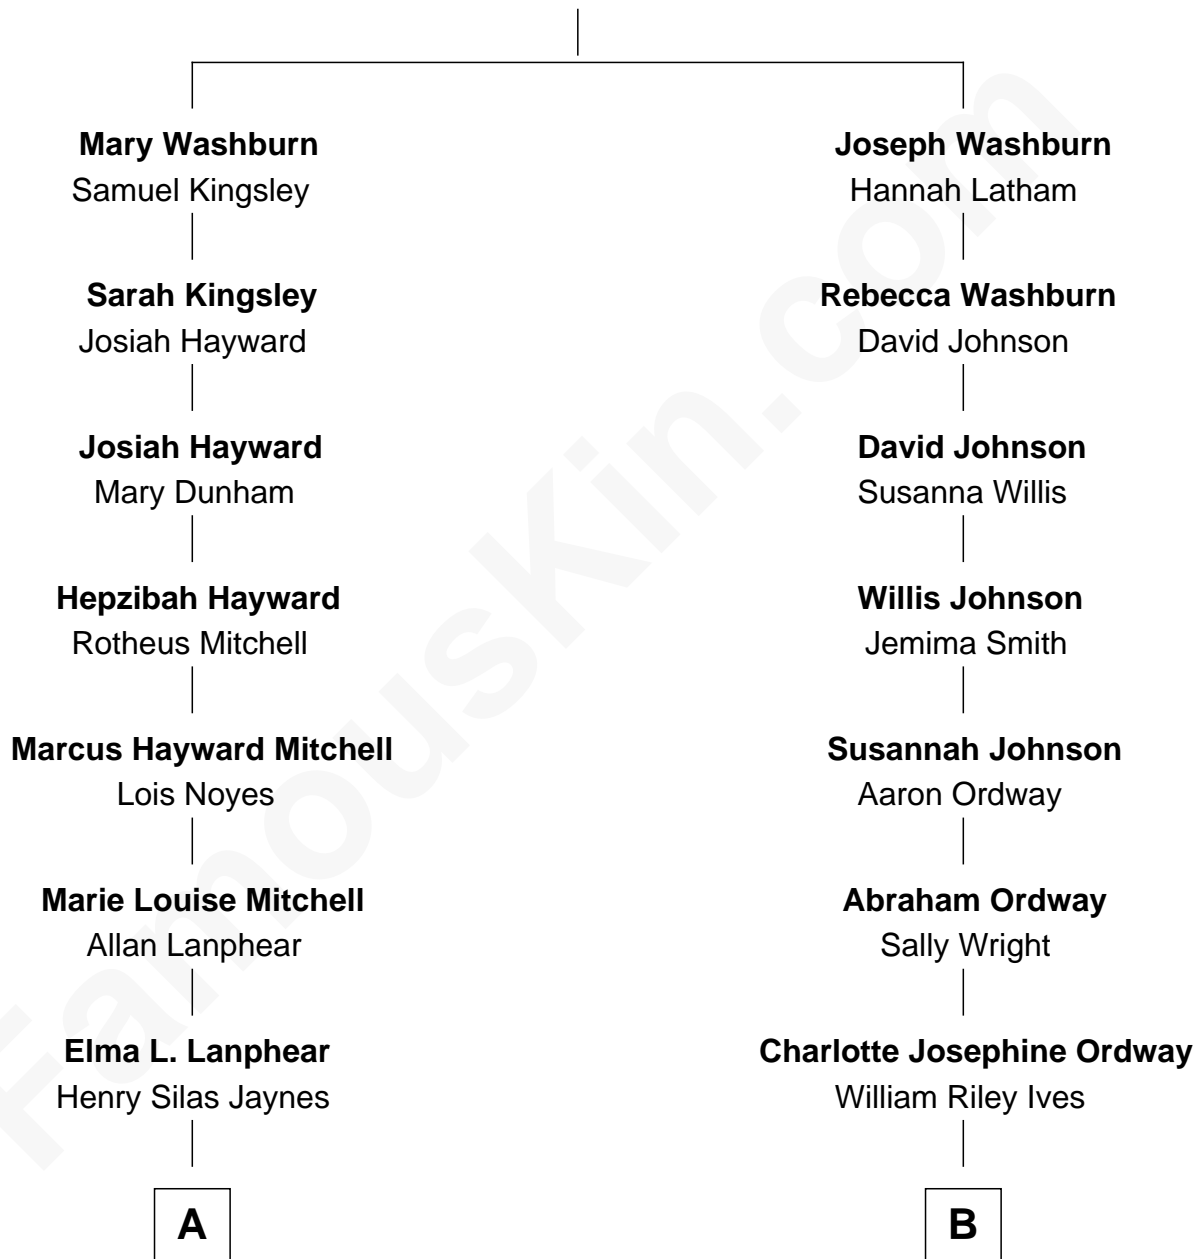

# FamousKin.com Relationship Chart of

**Henry Fonda**

*Movie Actor*

8th cousin of

**Burl Ives**

*Singer and Actor*

**John Washburn**  
Elizabeth Mitchell

**A**

**Herberta Elma Jaynes**

William Brace Fonda

**Henry Fonda**

*Movie Actor*

**B**

**Levi Franklin Ives**

Cordellia White

**Burl Ives**

*Singer and Actor*

FamousKin.com