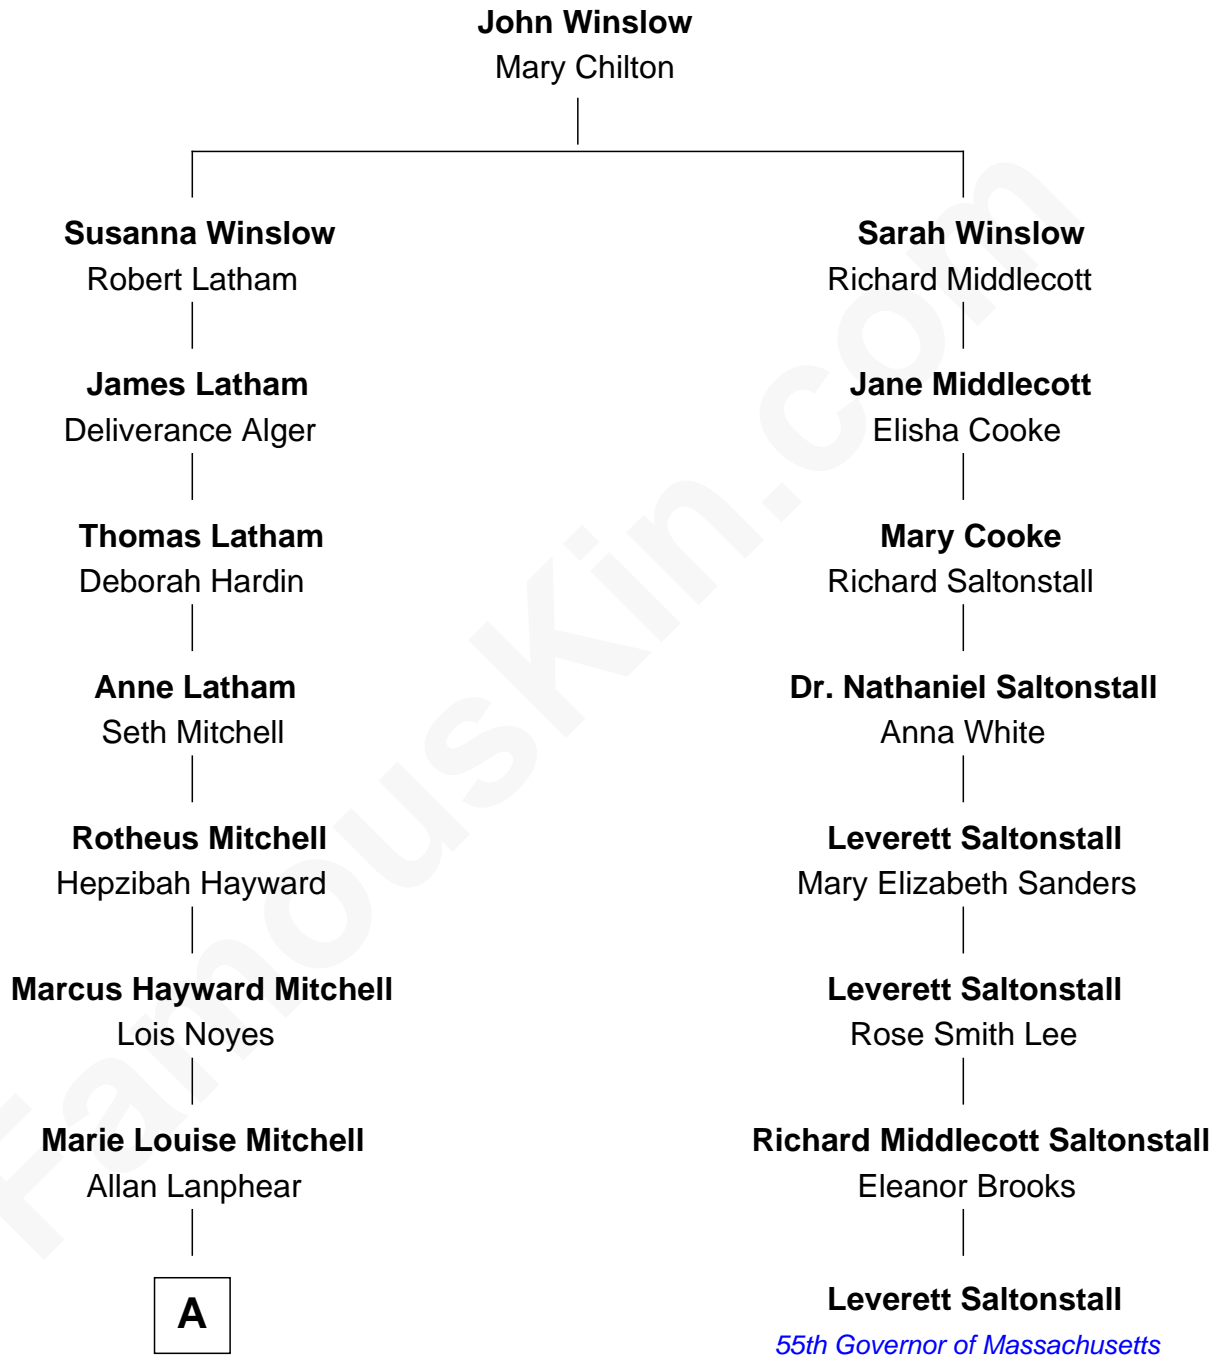

FamousKin.com
Relationship Chart of
Henry Fonda
Movie Actor

7th cousin 2 times removed of
Leverett Saltonstall
55th Governor of Massachusetts

A

Elma L. Lanphear
Henry Silas Jaynes

Herberta Elma Jaynes
William Brace Fonda