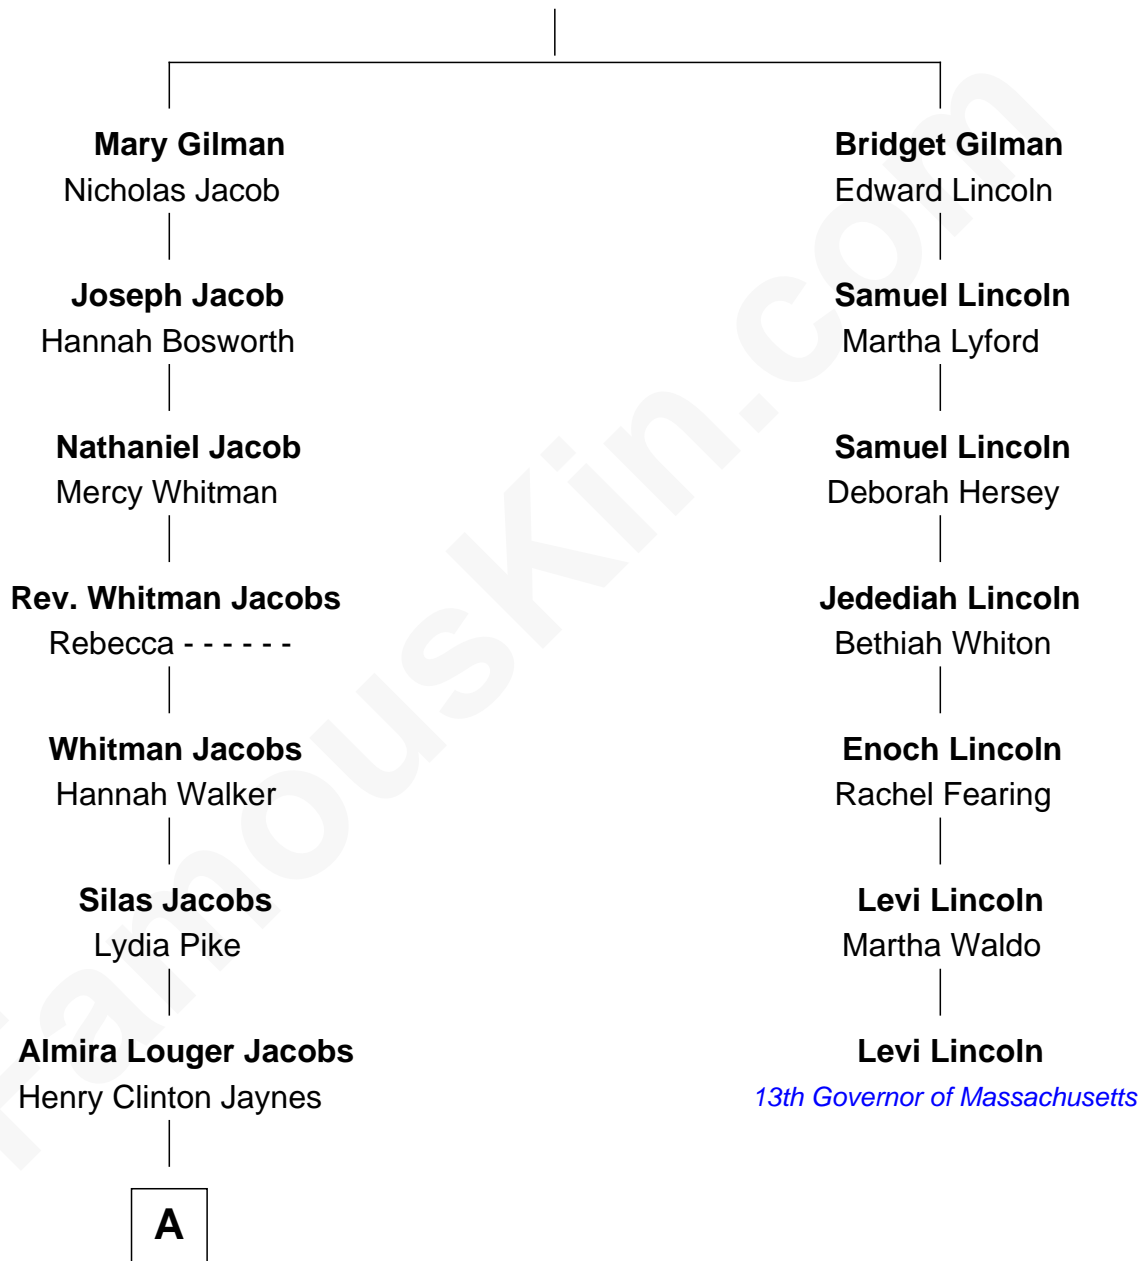

FamousKin.com
Relationship Chart of
Henry Fonda
Movie Actor

6th cousin 3 times removed of
Levi Lincoln
13th Governor of Massachusetts

Edward Gilman

A

Henry Silas Jaynes

Elma L. Lanphear

Herberta Elma Jaynes

William Brace Fonda

Henry Fonda

Movie Actor

FamousKin.com