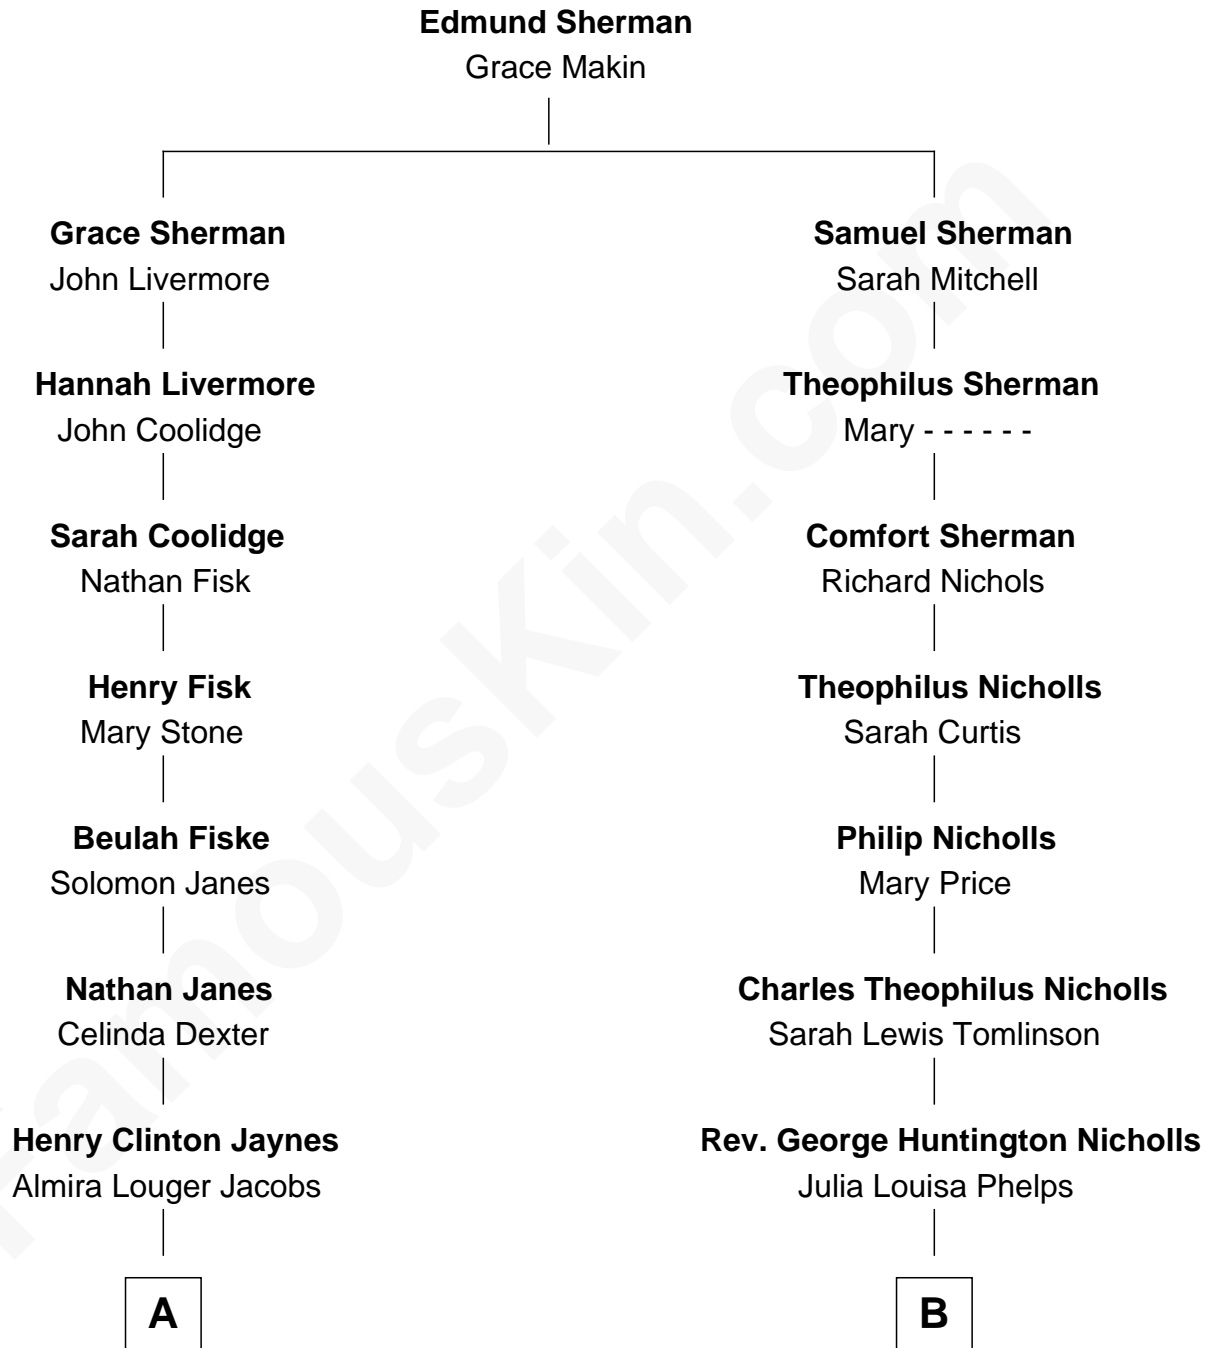

FamousKin.com
Relationship Chart of
Henry Fonda
Movie Actor

9th cousin 2 times removed of

Treat Williams
TV & Movie Actor

A

Henry Silas Jaynes

Elma L. Lanphear

Herberta Elma Jaynes

William Brace Fonda

Henry Fonda

Movie Actor

B

Mary Nicholls

Charles W. Barnum

Richard Nicholls Barnum

Marian Hutchison Cocks

Eleanor Barnum

Treat Payne Andrew

Marian Andrew

Richard Norman Williams

Treat Williams

TV & Movie Actor