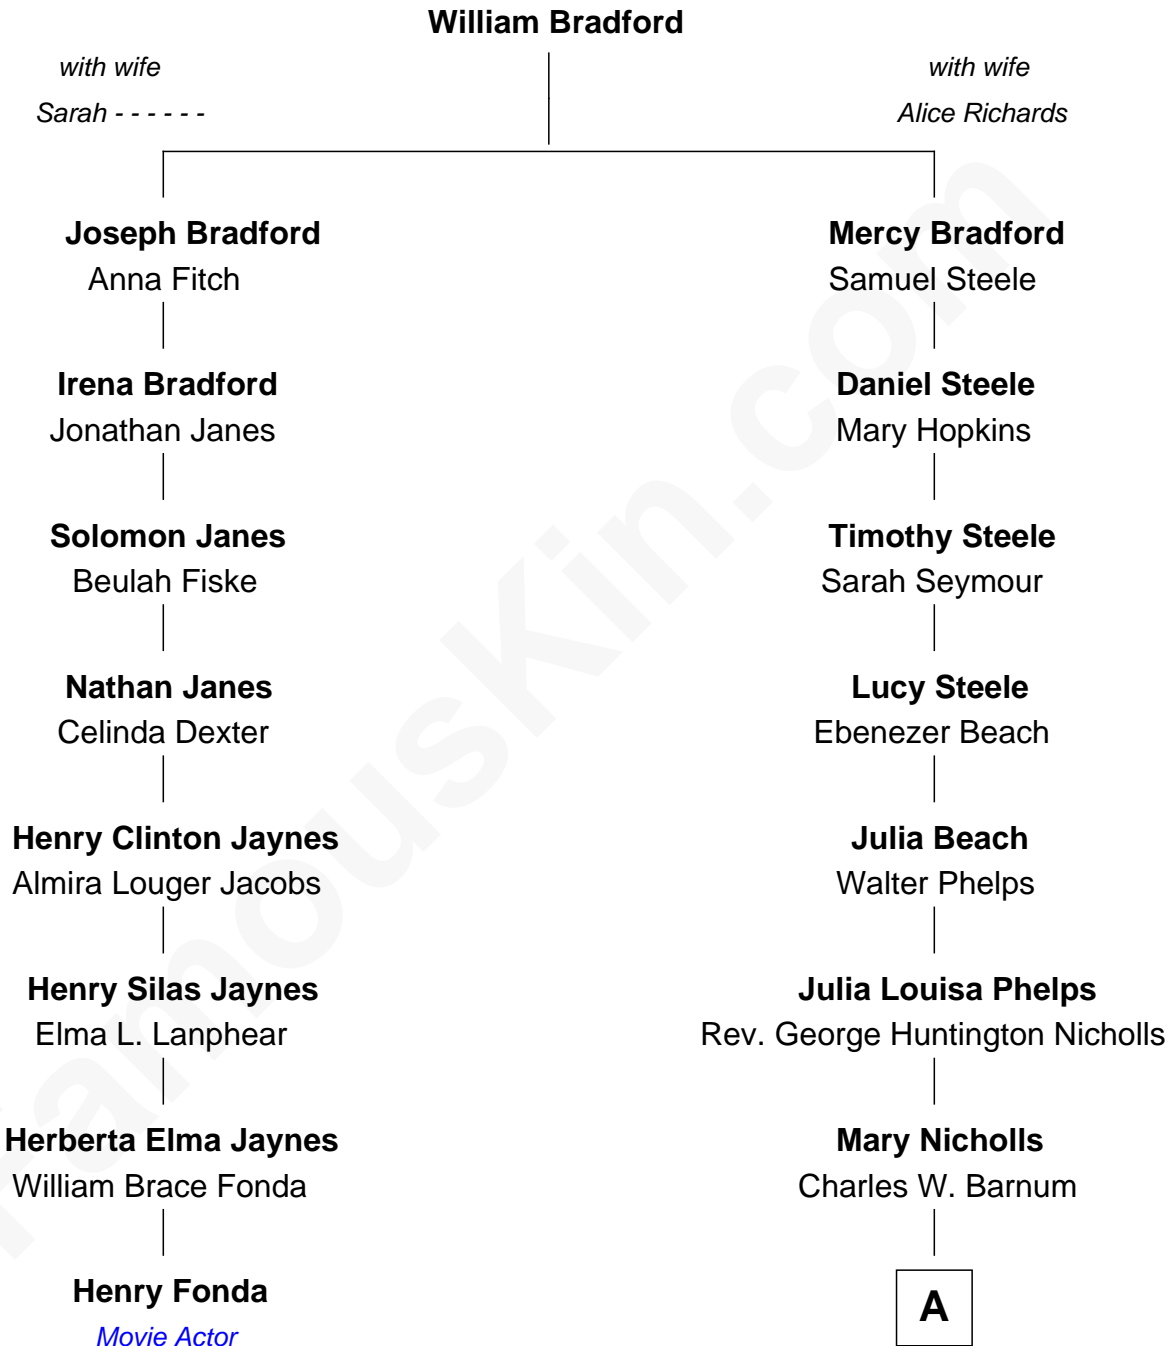

FamousKin.com

Relationship Chart of

Henry Fonda

Movie Actor

7th cousin 3 times removed of

Treat Williams
TV & Movie Actor

A

Richard Nicholls Barnum
Marian Hutchison Cocks

Eleanor Barnum
Treat Payne Andrew

Marian Andrew
Richard Norman Williams

Treat Williams
TV & Movie Actor