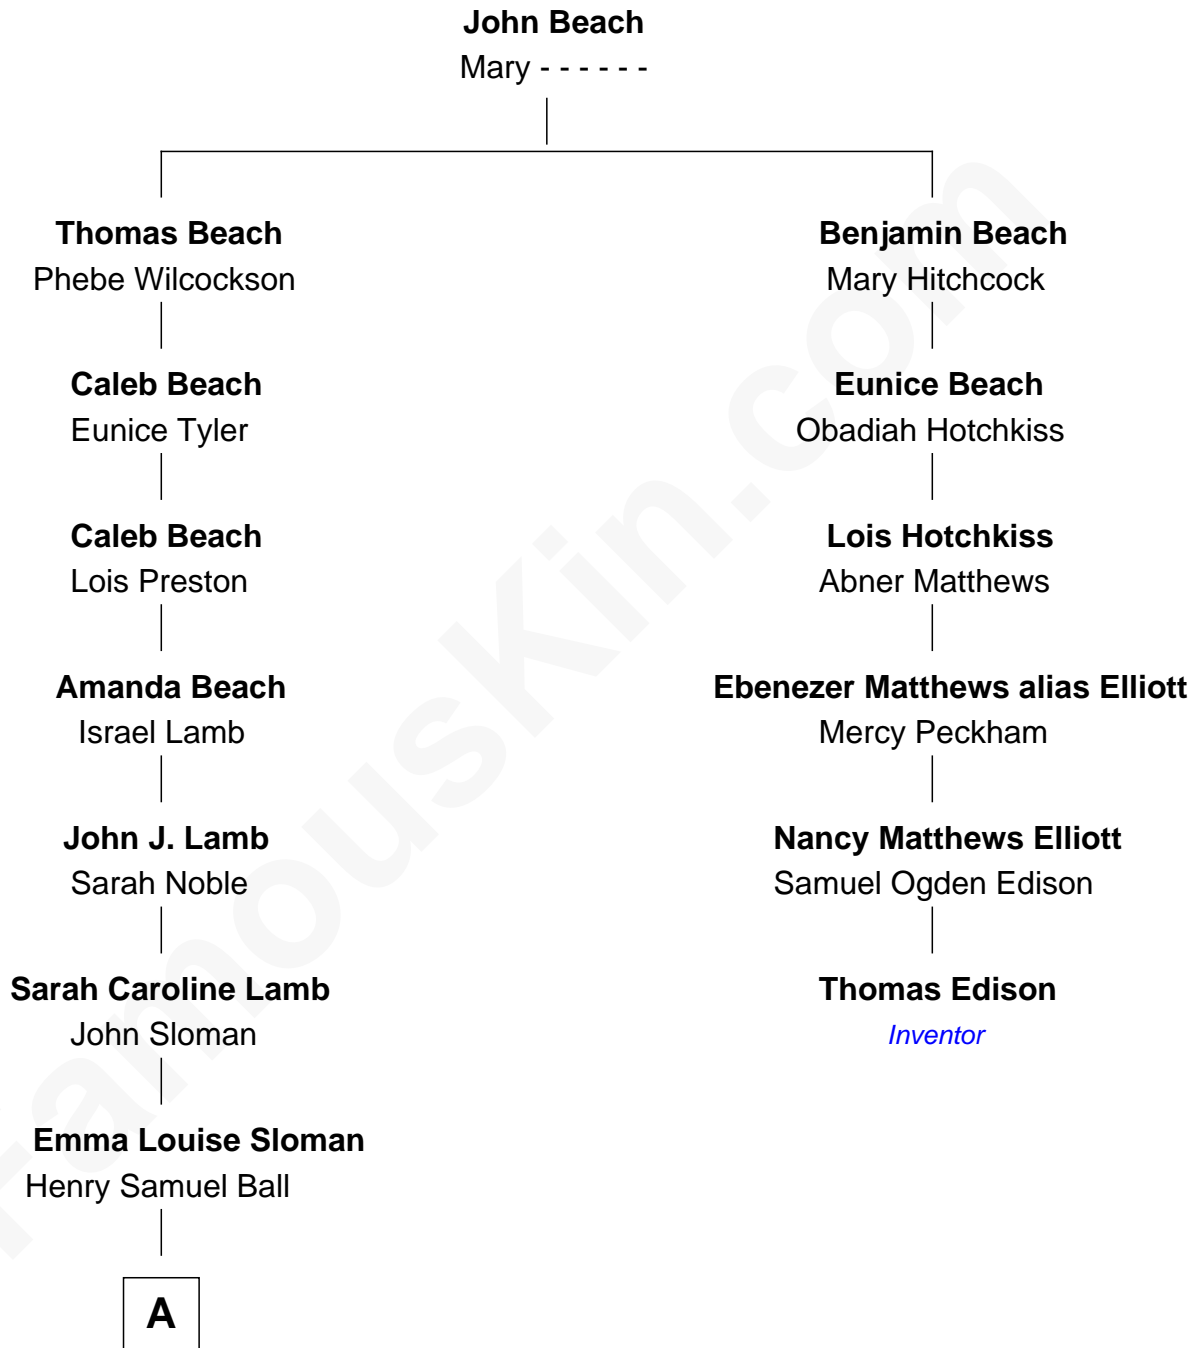

FamousKin.com Relationship Chart of

William Holden

Movie Actor

5th cousin 3 times removed of

Thomas Edison

Inventor

A

—
Mary Blanche Ball
William Franklin Beedle