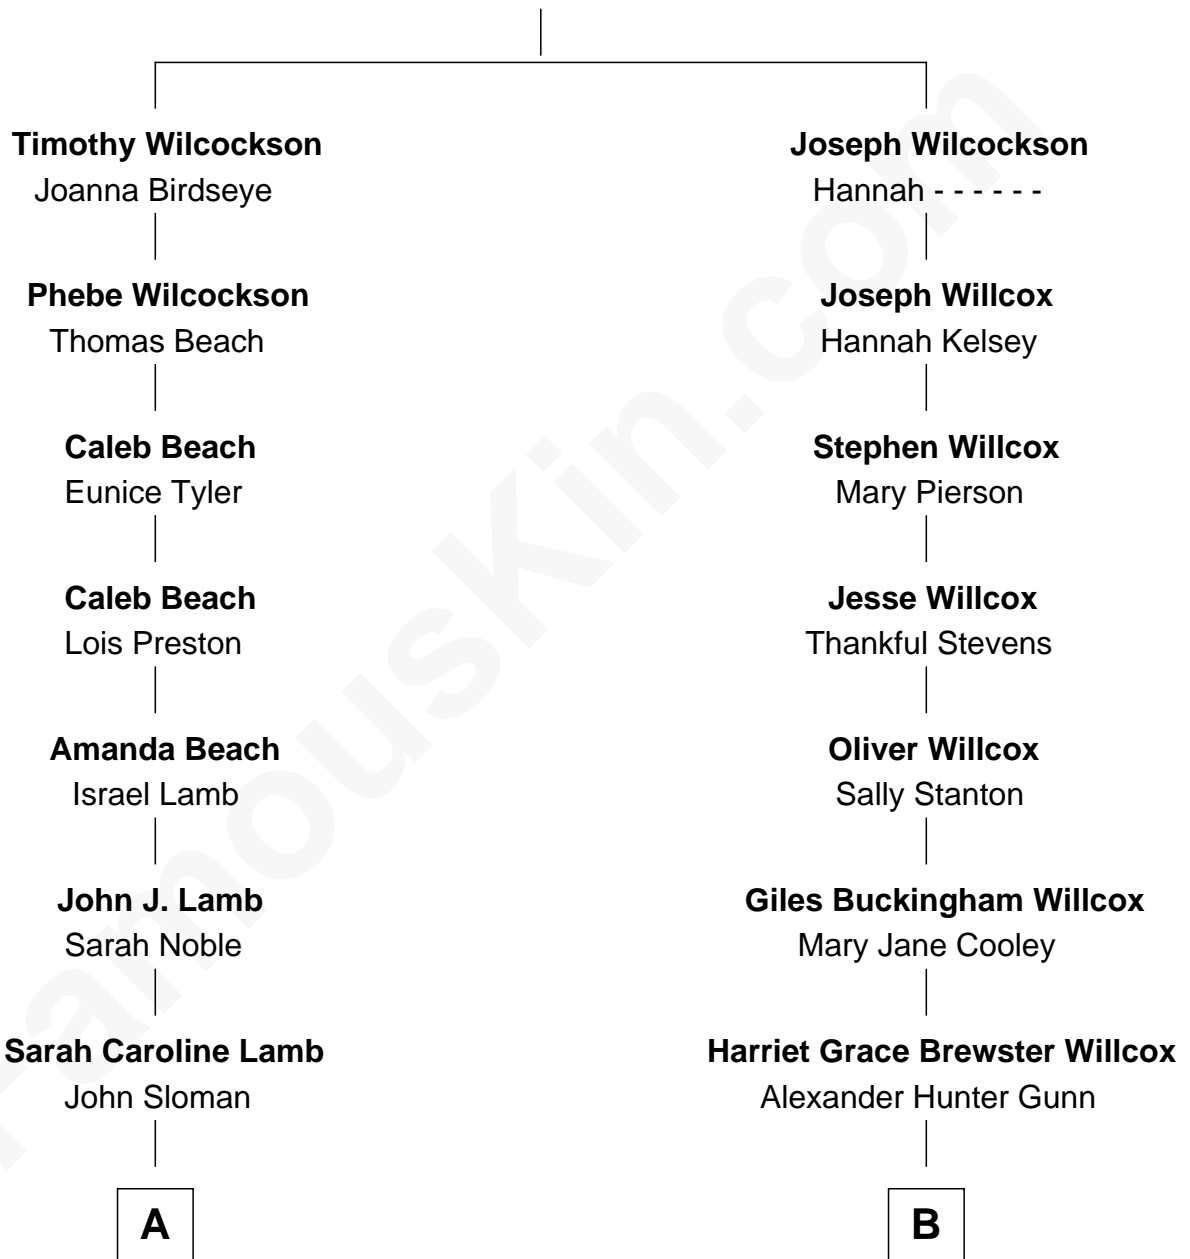

FamousKin.com Relationship Chart of

William Holden

Movie Actor

9th cousin of

Elisabeth Shue

TV and Movie Actress

William Wilcockson

Margaret Harvey

A

Emma Louise Sloman

Henry Samuel Ball

Mary Blanche Ball

William Franklin Beedle

William Holden

Movie Actor

B

Mary Brewster Gunn

Adoniram Judson Wells

Anne Brewster Wells

James William Shue

Elisabeth Shue

TV and Movie Actress