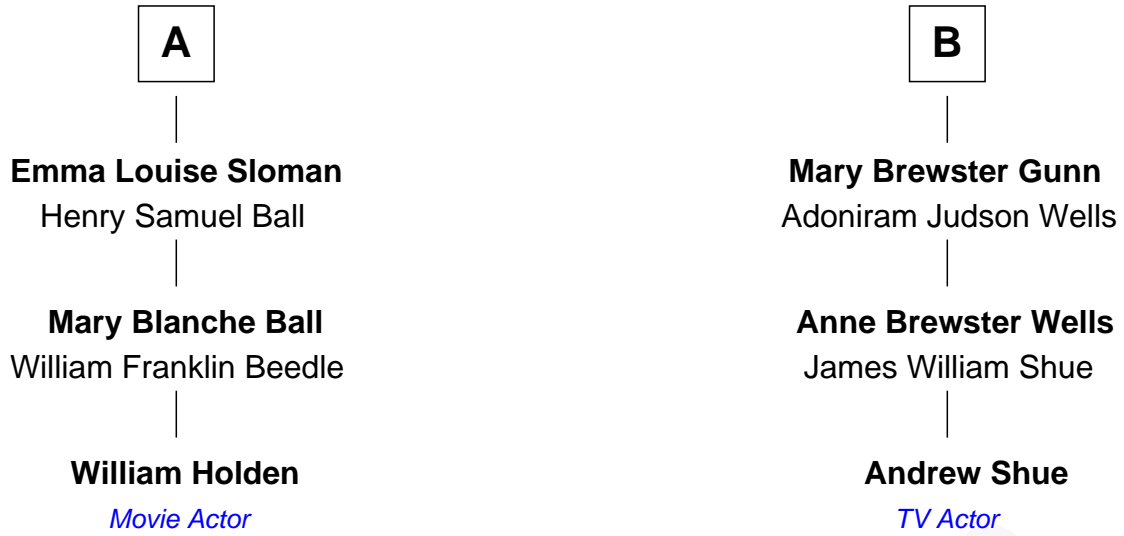

FamousKin.com Relationship Chart of

William Holden

Movie Actor

9th cousin of

Andrew Shue

TV Actor

William Wilcockson

Margaret Harvey

Amanda Beach

Israel Lamb

John J. Lamb

Sarah Noble

Sarah Caroline Lamb

John Sloman

A

Joseph Wilcockson

Hannah - - - - -

Joseph Willcox

Hannah Kelsey

Stephen Willcox

Mary Pierson

Jesse Willcox

Thankful Stevens

Oliver Willcox

Sally Stanton

Giles Buckingham Willcox

Mary Jane Cooley

Harriet Grace Brewster Willcox

Alexander Hunter Gunn

B

FamousKin.com