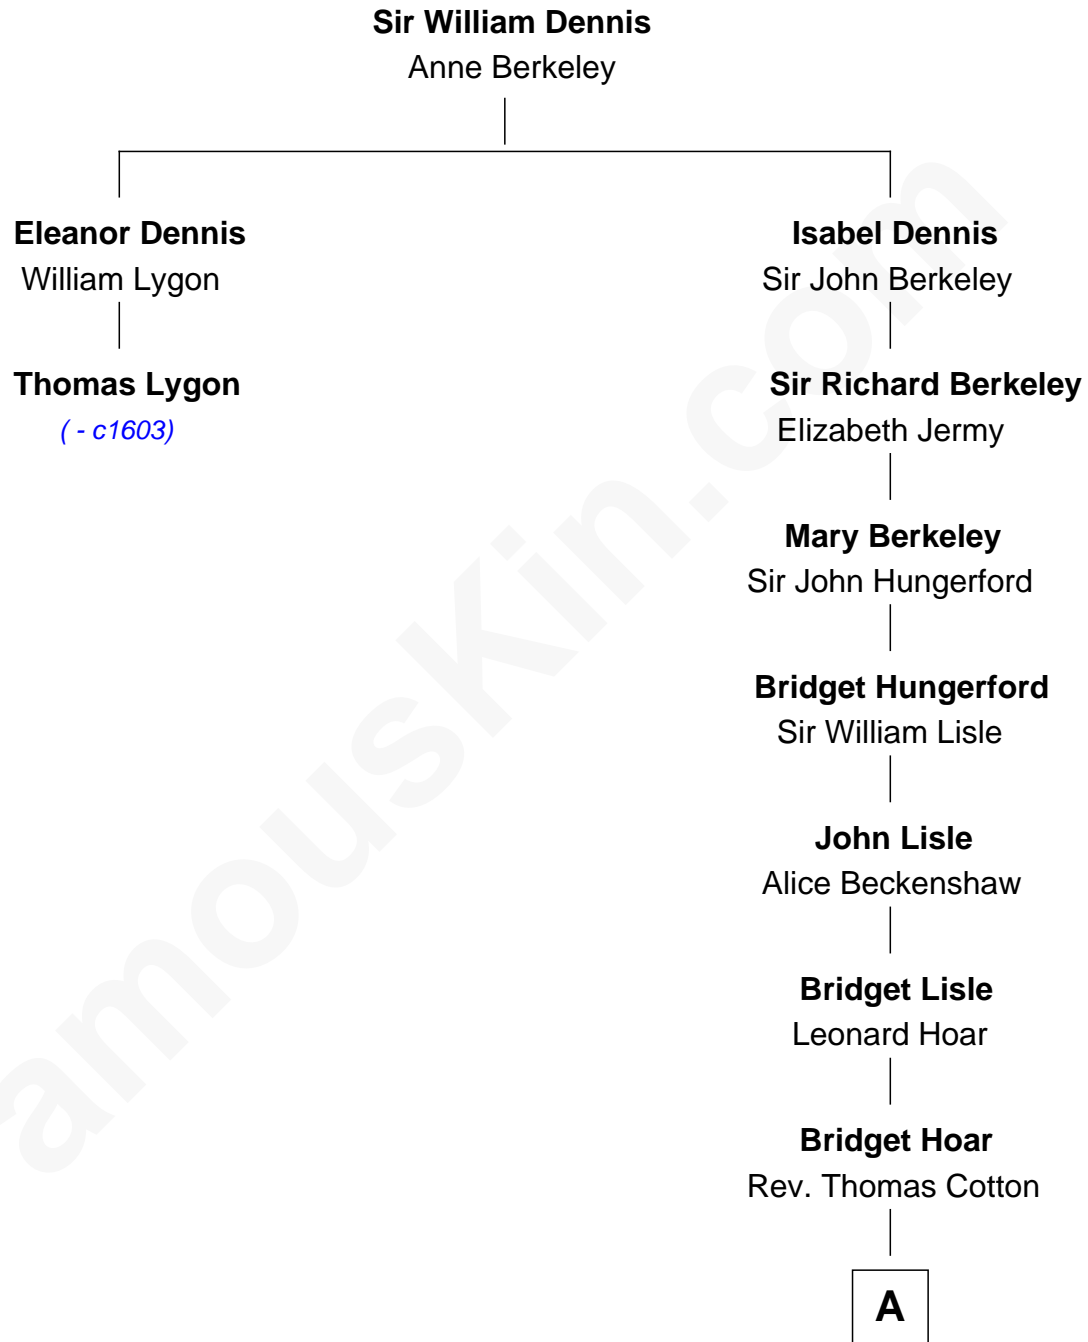

FamousKin.com
Relationship Chart of
Thomas Lygon
 (- c1603)

1st cousin 14 times removed of
Warren Buffett
Chairman & CEO, Berkshire Hathaway

A

Leonard Hoar Cotton

Hannah - - - - -

Thomas Cotton

Agnes Smith

Mary Cotton

Stephen Pennell

Thomas Jefferson Pennell

Rhoda A. Mallett

Deborah Collamore Pennell

John Watson

Susan Ann Watson

Ford Bela Barber

Stella Frances Barber