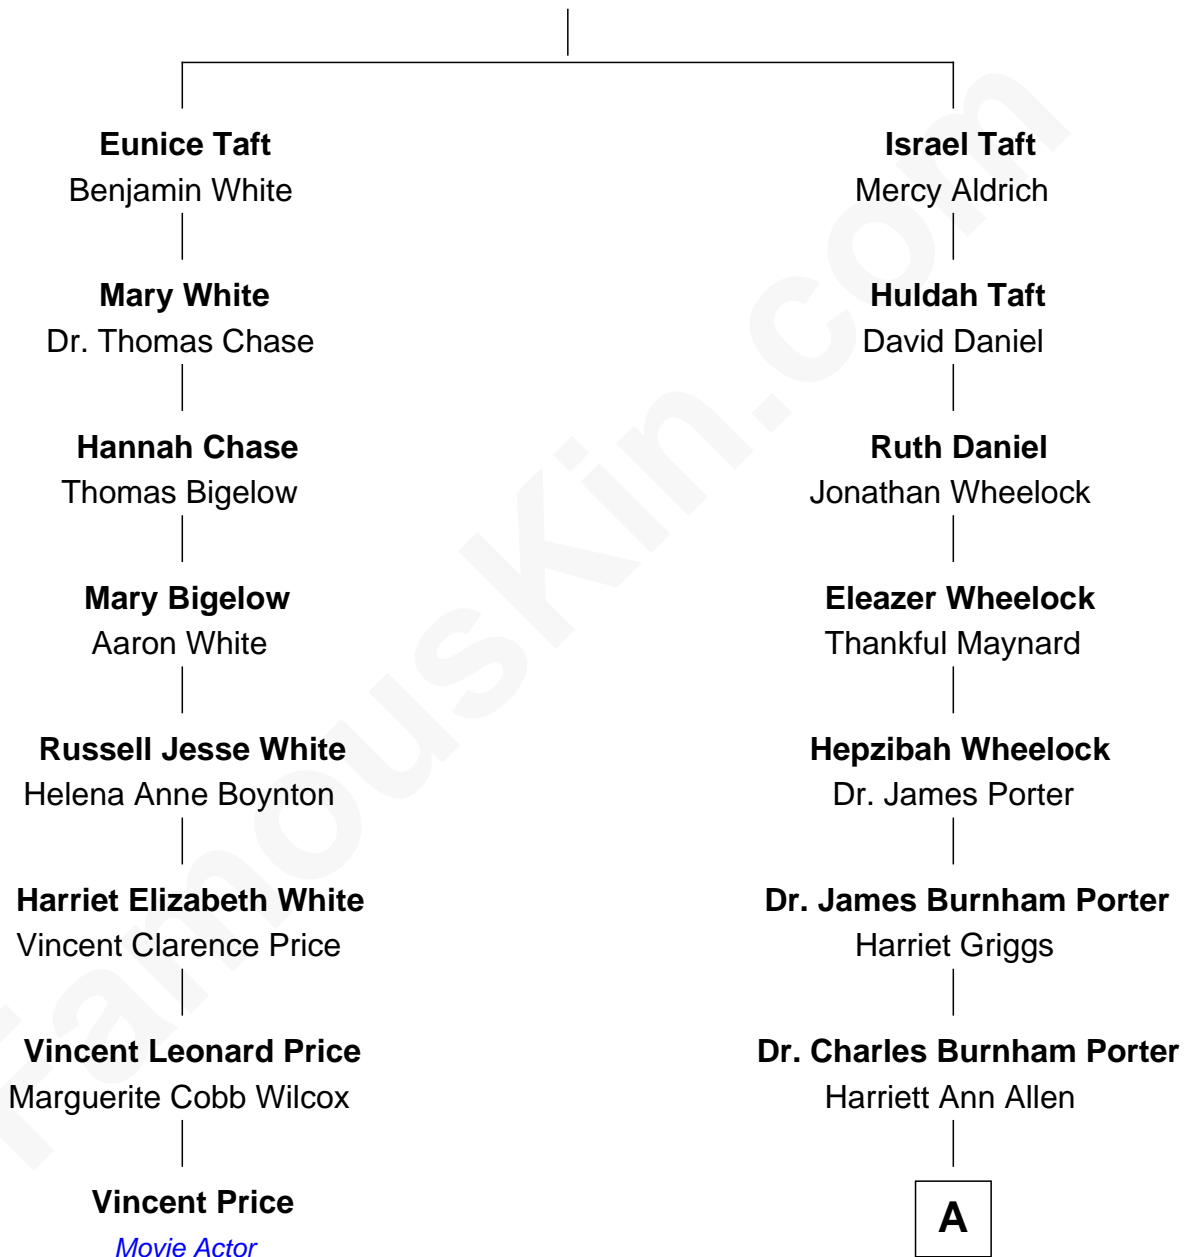

# FamousKin.com Relationship Chart of

**Vincent Price**

*Movie Actor*

7th cousin 2 times removed of

**Story Musgrave**

*NASA Astronaut*

**Robert Taft**  
Elizabeth Woodward

**A**

**Edith Elise Porter**  
Dr. Percy B. Musgrave

**Percy Musgrave**  
Marguerite Swann

**Story Musgrave**  
*NASA Astronaut*

FamousKin.com