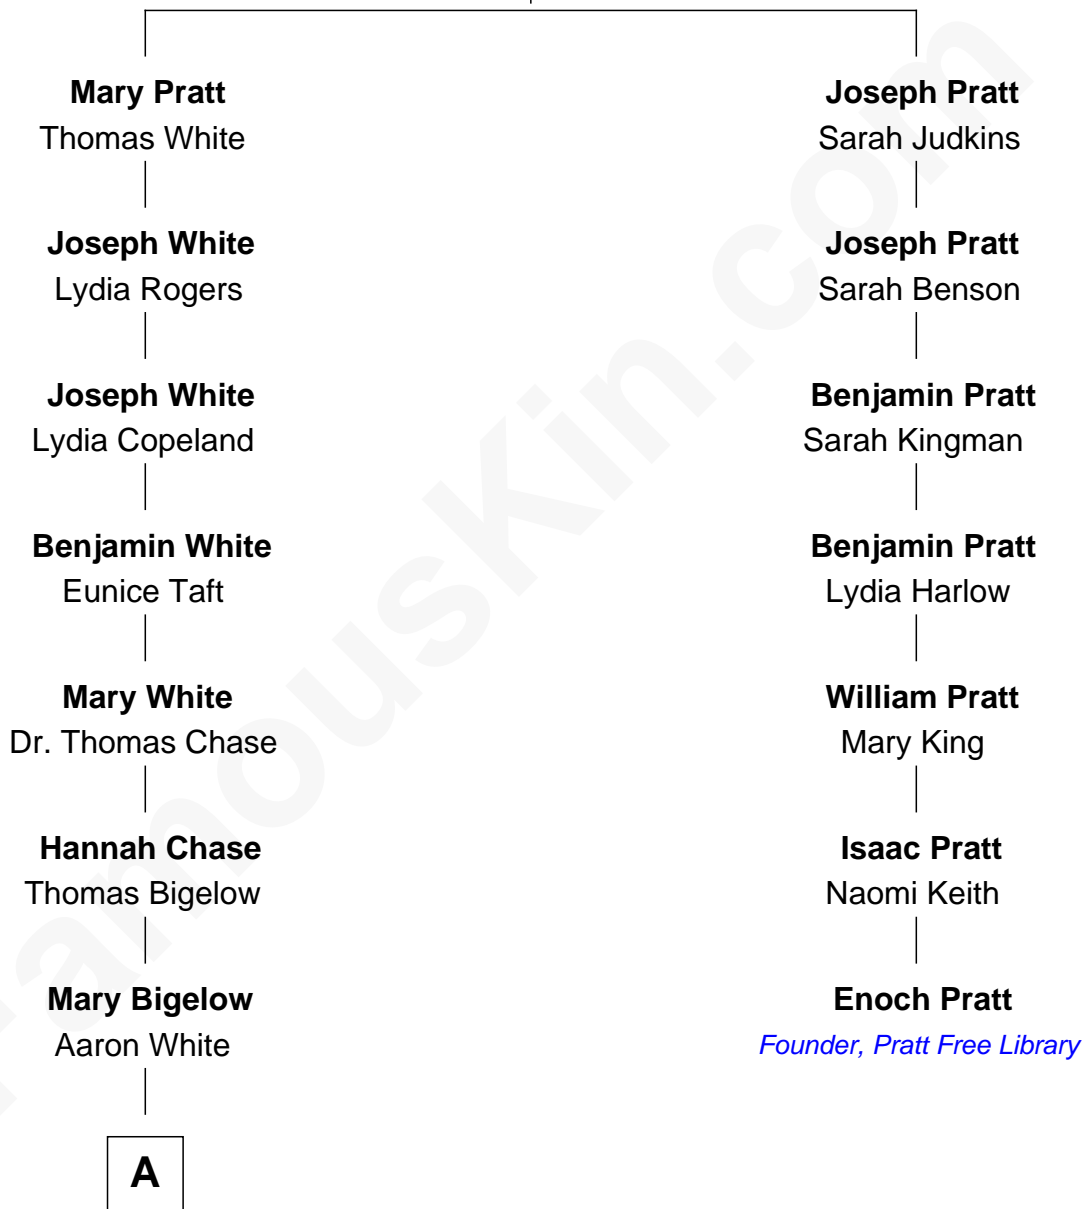

# FamousKin.com Relationship Chart of

**Vincent Price**

*Movie Actor*

6th cousin 4 times removed of

**Enoch Pratt**

*Founder of Enoch Pratt Free Library*

**Macuth Pratt**  
Elizabeth Kingham

**A**

—  
**Russell Jesse White**

Helena Anne Boynton

—  
**Harriet Elizabeth White**

Vincent Clarence Price

—  
**Vincent Leonard Price**

Marguerite Cobb Wilcox

—  
**Vincent Price**

*Movie Actor*