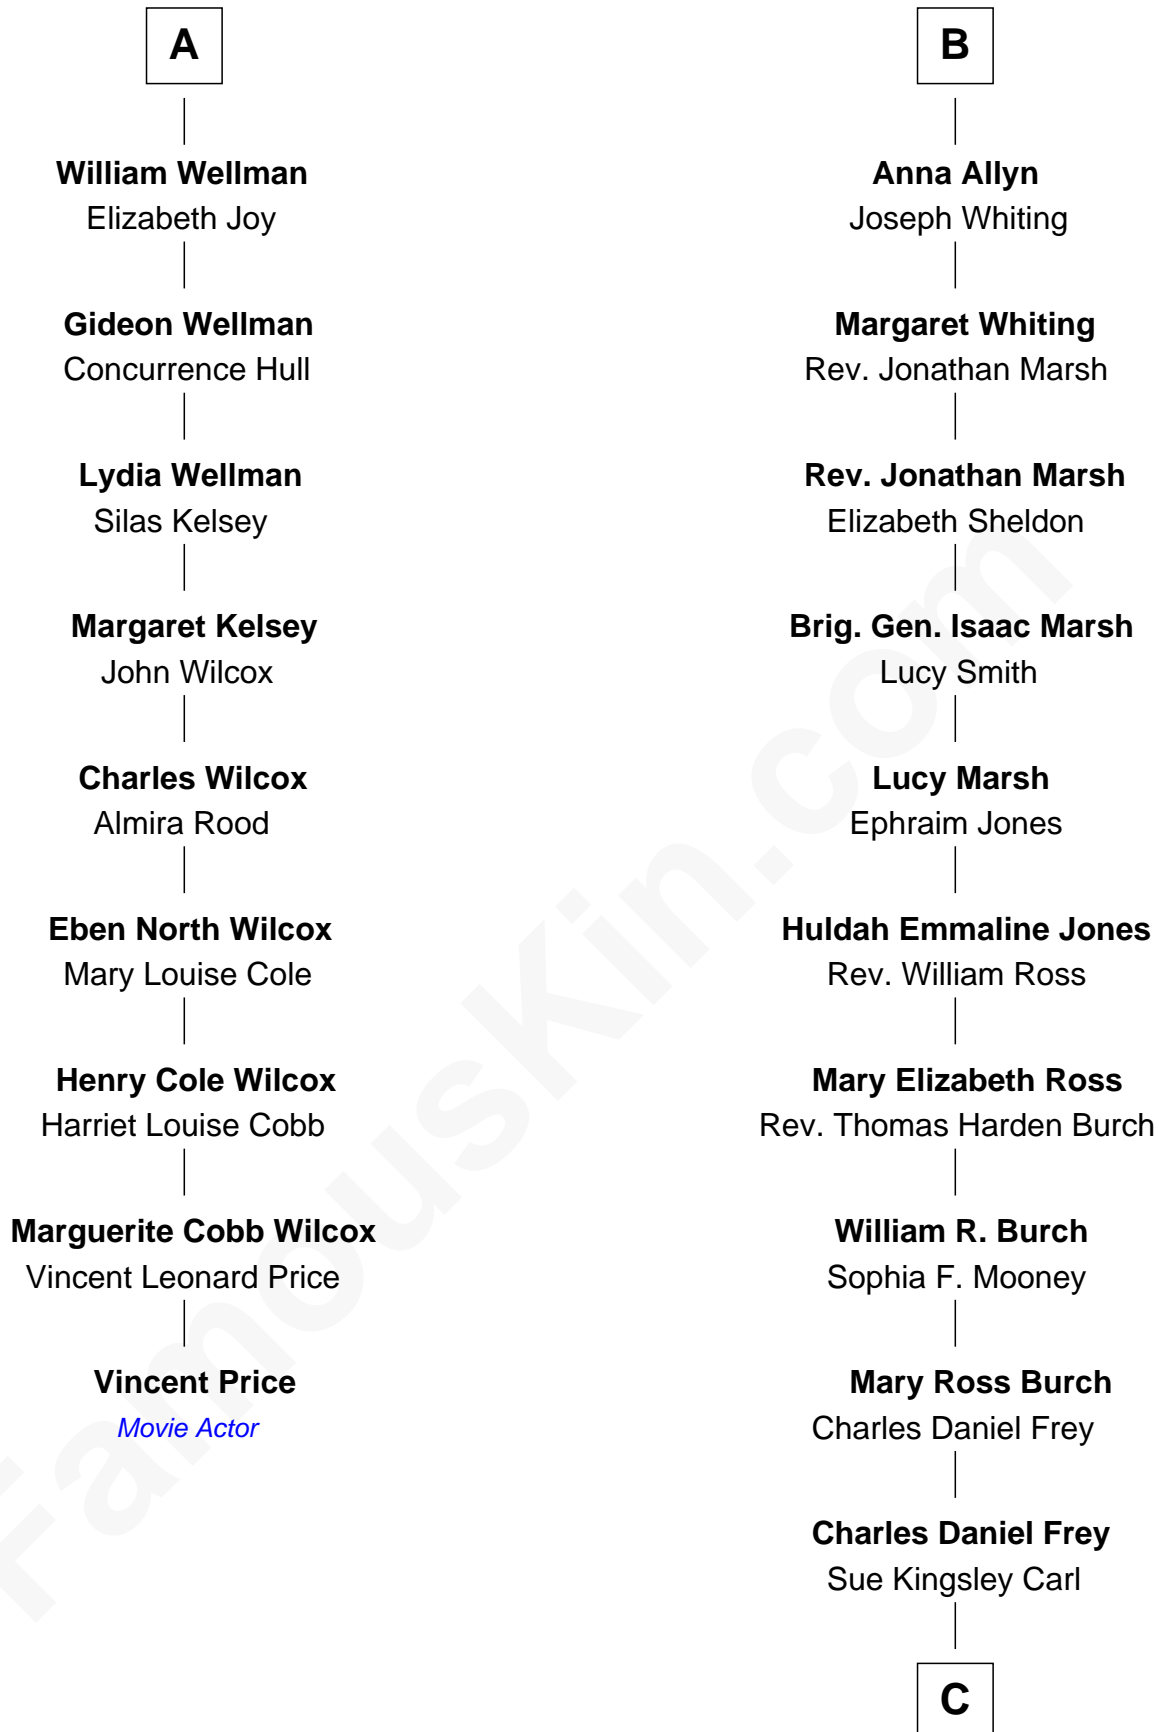

**FamousKin.com**  
**Relationship Chart of**  
**Vincent Price**  
*Movie Actor*

15th cousin 3 times removed of

**Julie Bowen**  
*TV and Movie Actress*

C

**Suzanne Frey**

John Alexander Luetkemeyer

**Julie Bowen**

*TV and Movie Actress*

FamousKin.com