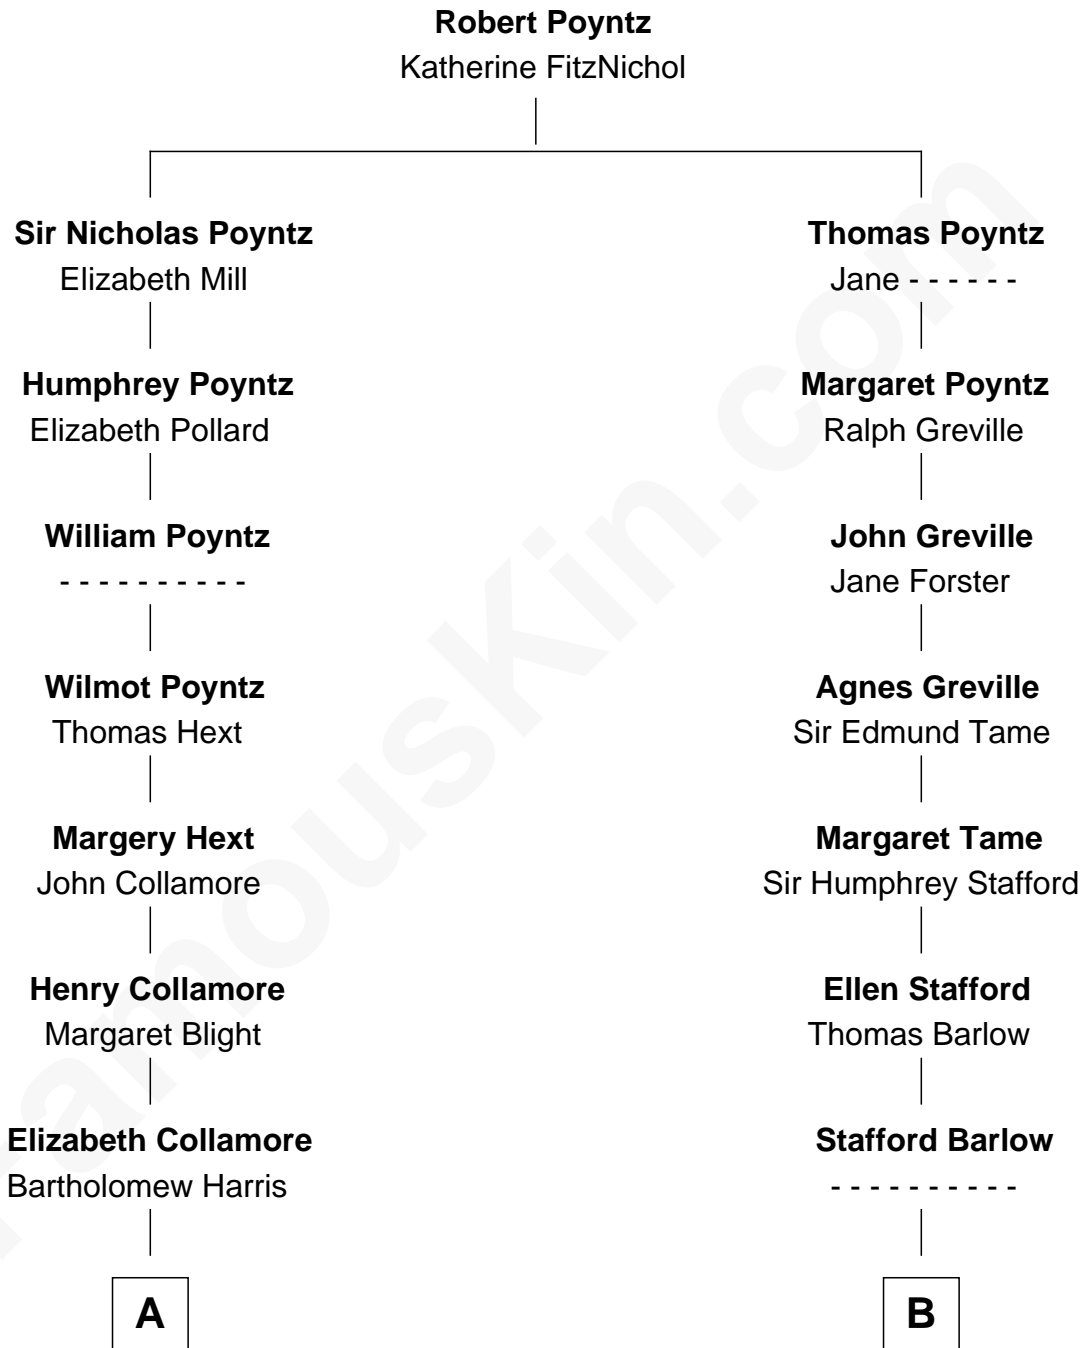

# FamousKin.com Relationship Chart of

**Vincent Price**

*Movie Actor*

17th cousin 1 time removed of

**Kyra Sedgwick**

*TV and Movie Actress*

C

Henry Dwight Sedgwick

Patricia Ann Rosenwald

Kyra Sedgwick

*TV and Movie Actress*

FamousKin.com