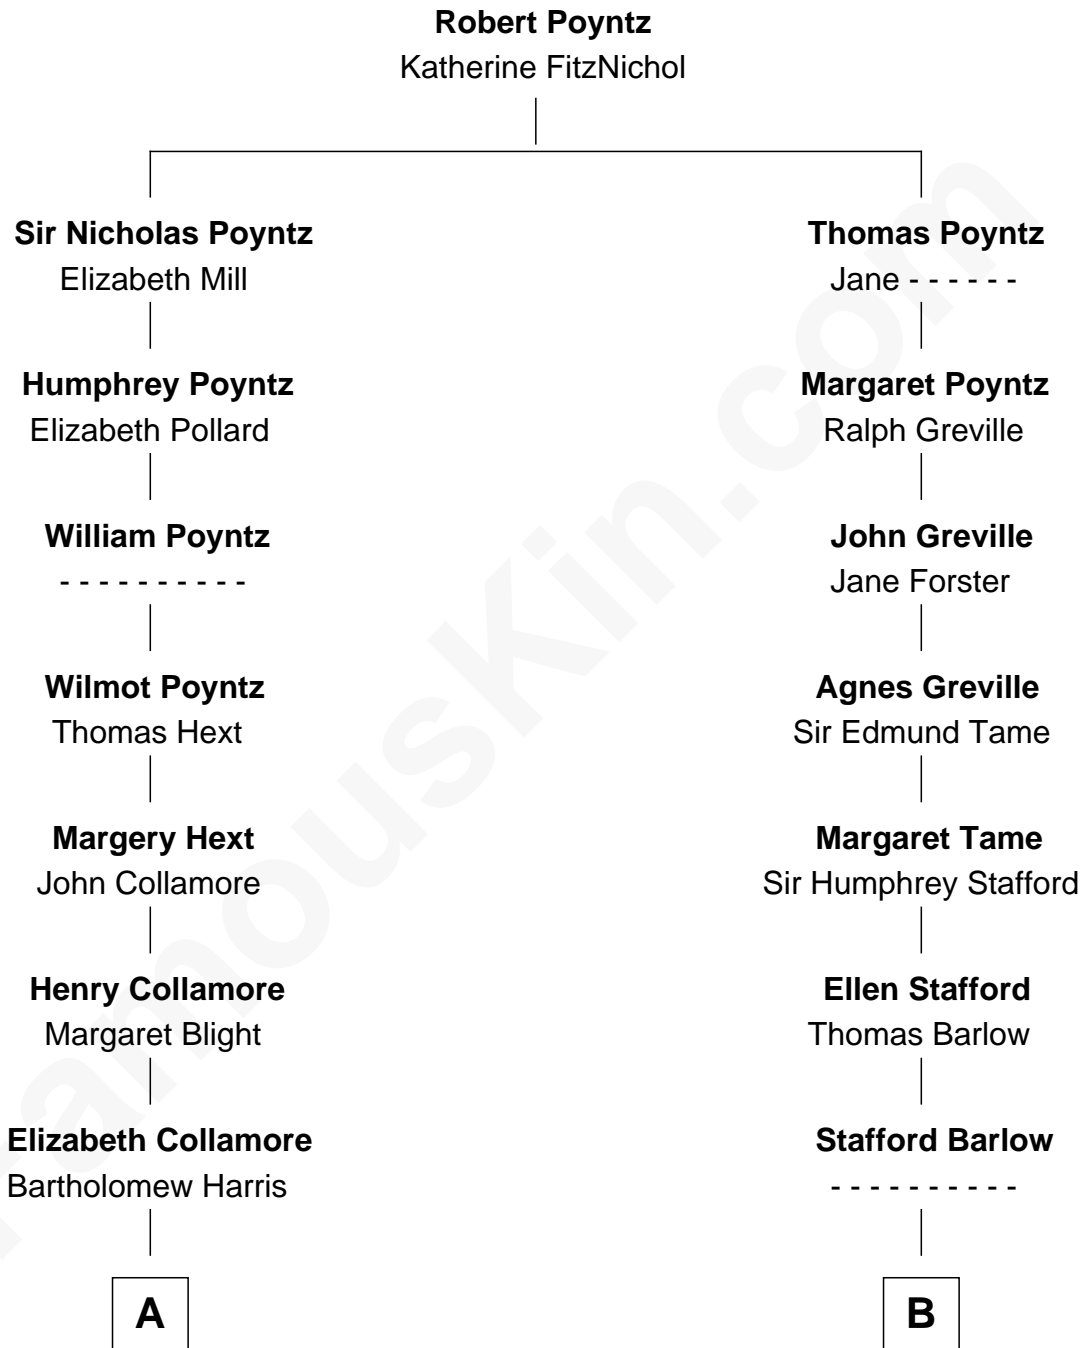

# FamousKin.com Relationship Chart of

**Vincent Price**

*Movie Actor*

11th cousin 6 times removed of

**William Ellery**

*Signer of the Declaration of Independence*

**A**

**Agnes Harris**  
William Spencer

**Elizabeth Spencer**  
William Wellman

**William Wellman**  
Elizabeth Joy

**Gideon Wellman**  
Concurrence Hull

**Lydia Wellman**  
Silas Kelsey

**Margaret Kelsey**  
John Wilcox

**Charles Wilcox**  
Almira Rood

**Eben North Wilcox**  
Mary Louise Cole

**Henry Cole Wilcox**  
Harriet Louise Cobb

**Marguerite Cobb Wilcox**  
Vincent Leonard Price

**Vincent Price**  
*Movie Actor*

**B**

**Audrey Barlow**  
William Almy