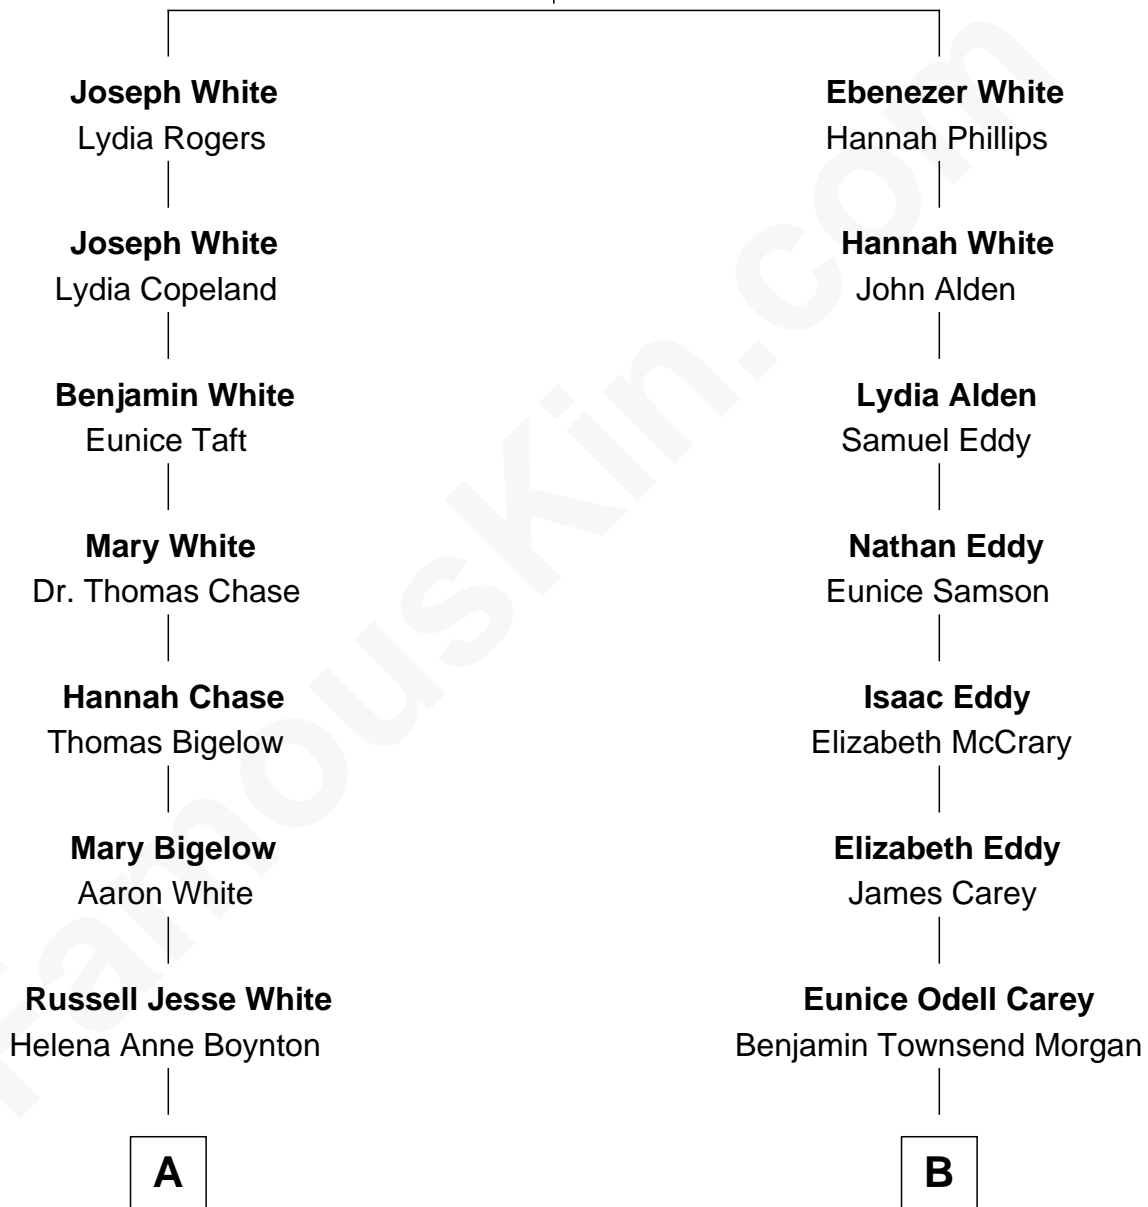

FamousKin.com Relationship Chart of

Vincent Price

Movie Actor

9th cousin 2 times removed of

Ali Wentworth

TV Actress and Comedienne

Thomas White

Mary Pratt

Fred William Morgan

Mary Allen Wright

Agnes Josephine Morgan

Charles Arthur Tilt

Mary Agnes Tilt

Frederic Clay Bartlett

Eric Bartlett Wentworth

Mable Bryant Hobart