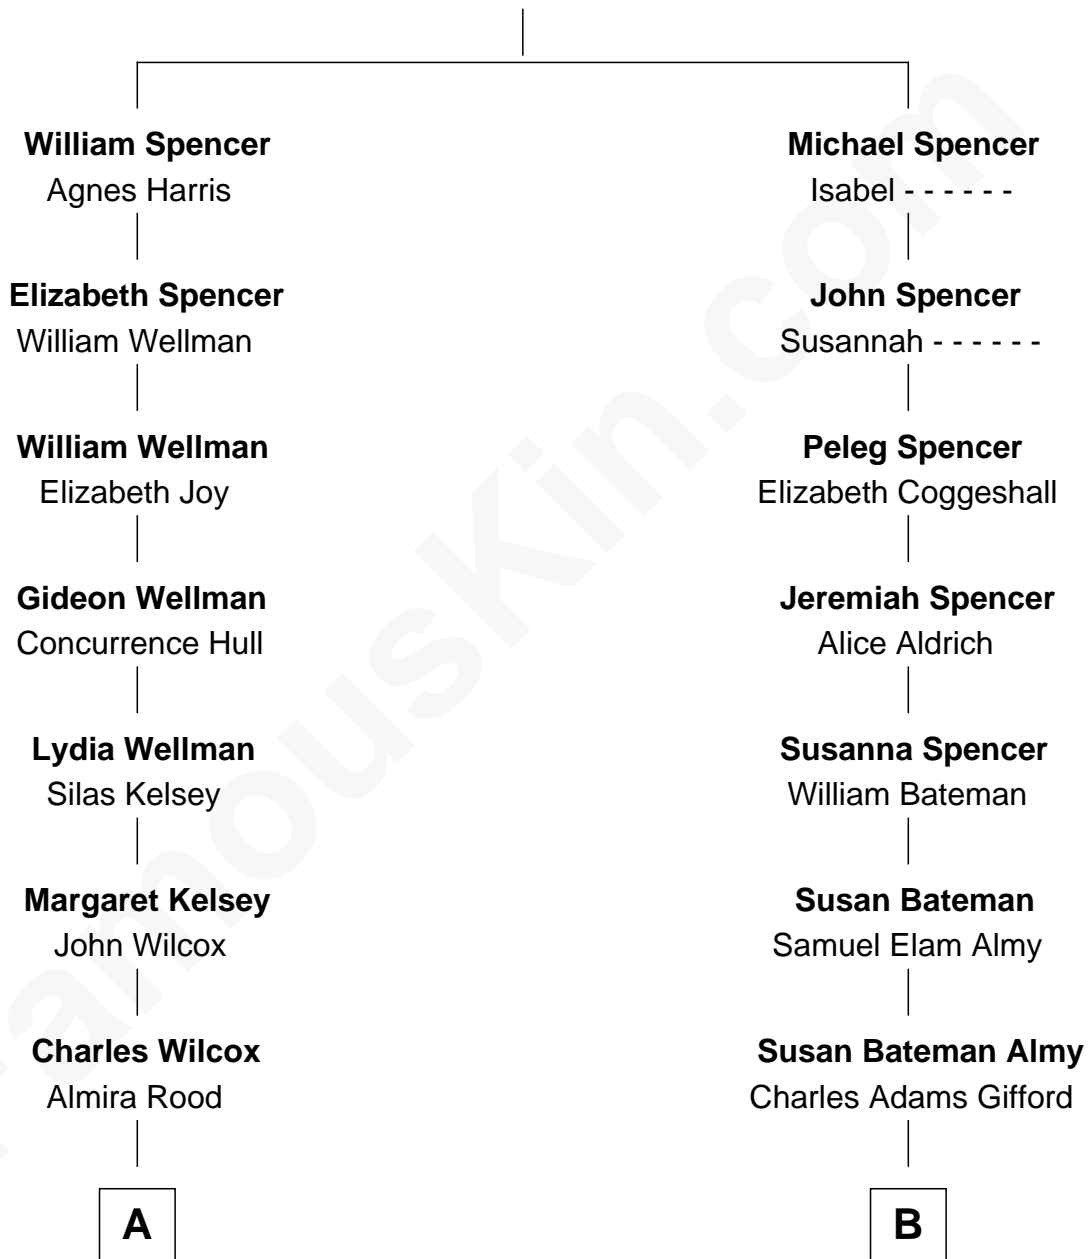

FamousKin.com Relationship Chart of

Vincent Price

Movie Actor

9th cousin 1 time removed of

Marilyn Monroe

Actress, Model, and Singer

Gerard Spencer

Alice Whitbread

A

Eben North Wilcox

Mary Louise Cole

Henry Cole Wilcox

Harriet Louise Cobb

Marguerite Cobb Wilcox

Vincent Leonard Price

Vincent Price

Movie Actor

B

Frederick Almy Gifford

Elizabeth Easton Tennant

Charles Stanley Gifford

Gladys Pearl Monroe

Marilyn Monroe

Actress, Model, and Singer