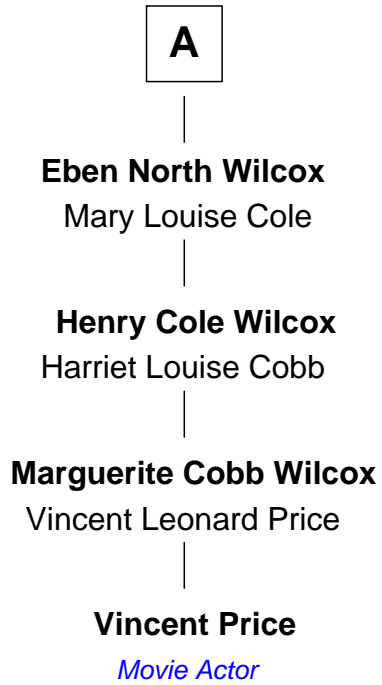

# FamousKin.com Relationship Chart of

**Vincent Price**

*Movie Actor*

8th great-grandnephew of

**Thomas Spencer**

*(c1607 - 1687) Great Migration Immigrant 1633*

**Gerard Spencer**

Alice Whitbread

**William Spencer**

Agnes Harris

**Elizabeth Spencer**

William Wellman

**William Wellman**

Elizabeth Joy

**Gideon Wellman**

Concurrence Hull

**Lydia Wellman**

Silas Kelsey

**Margaret Kelsey**

John Wilcox

**Charles Wilcox**

Almira Rood

**A**

**Thomas Spencer**

*Great Migration Immigrant 1633*

FamousKin.com