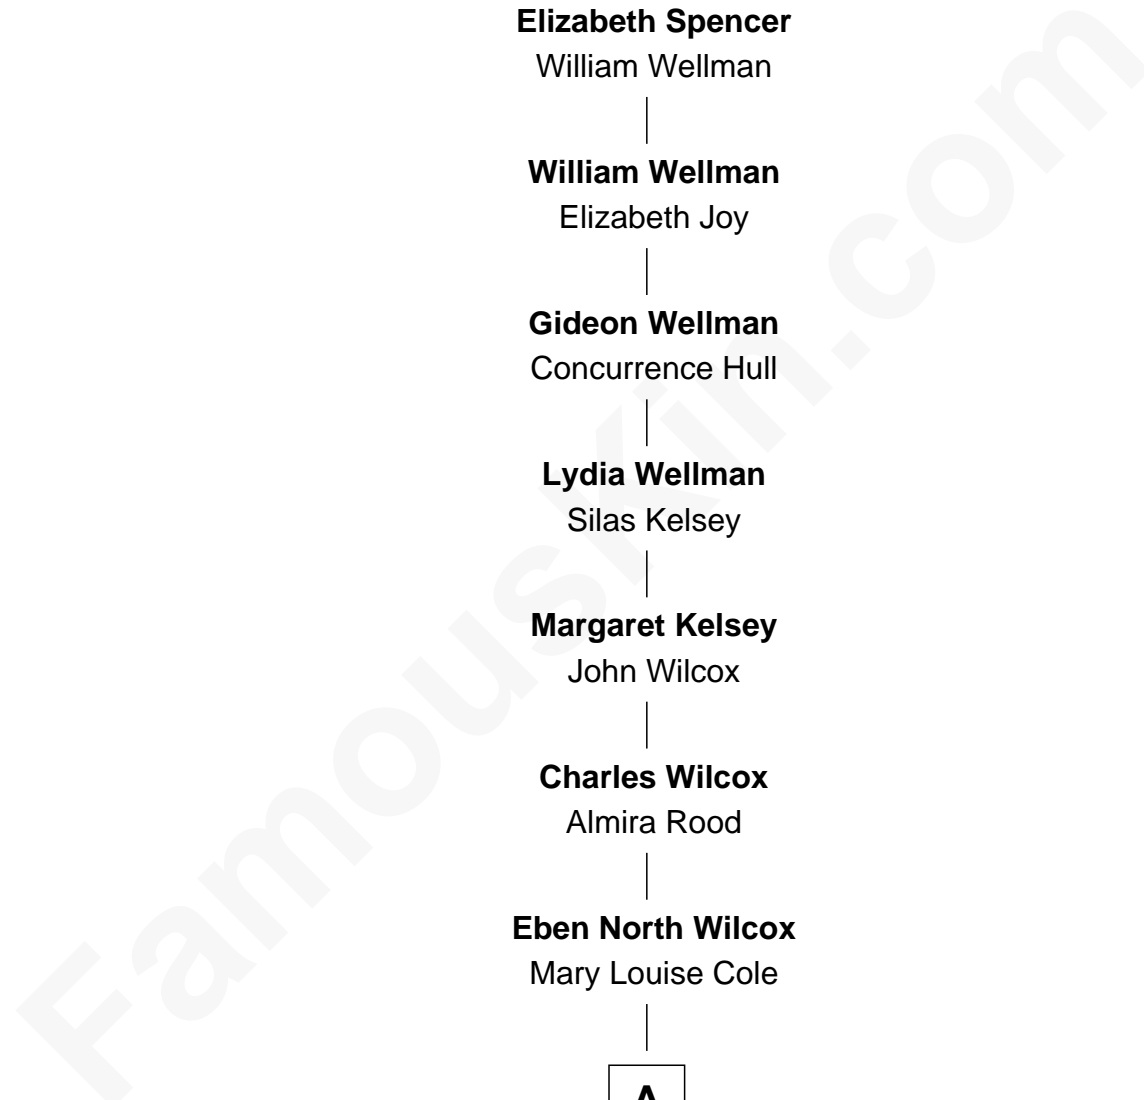

# FamousKin.com Relationship Chart of

**Vincent Price**

*Movie Actor*

8th Great-grandson of

**William Spencer**

*(c1601 - c1640) Great Migration Immigrant 1631*

**William Spencer**

Agnes Harris

**Margaret Kelsey**

John Wilcox

**Charles Wilcox**

Almira Rood

**Eben North Wilcox**

Mary Louise Cole

**A**

**A**