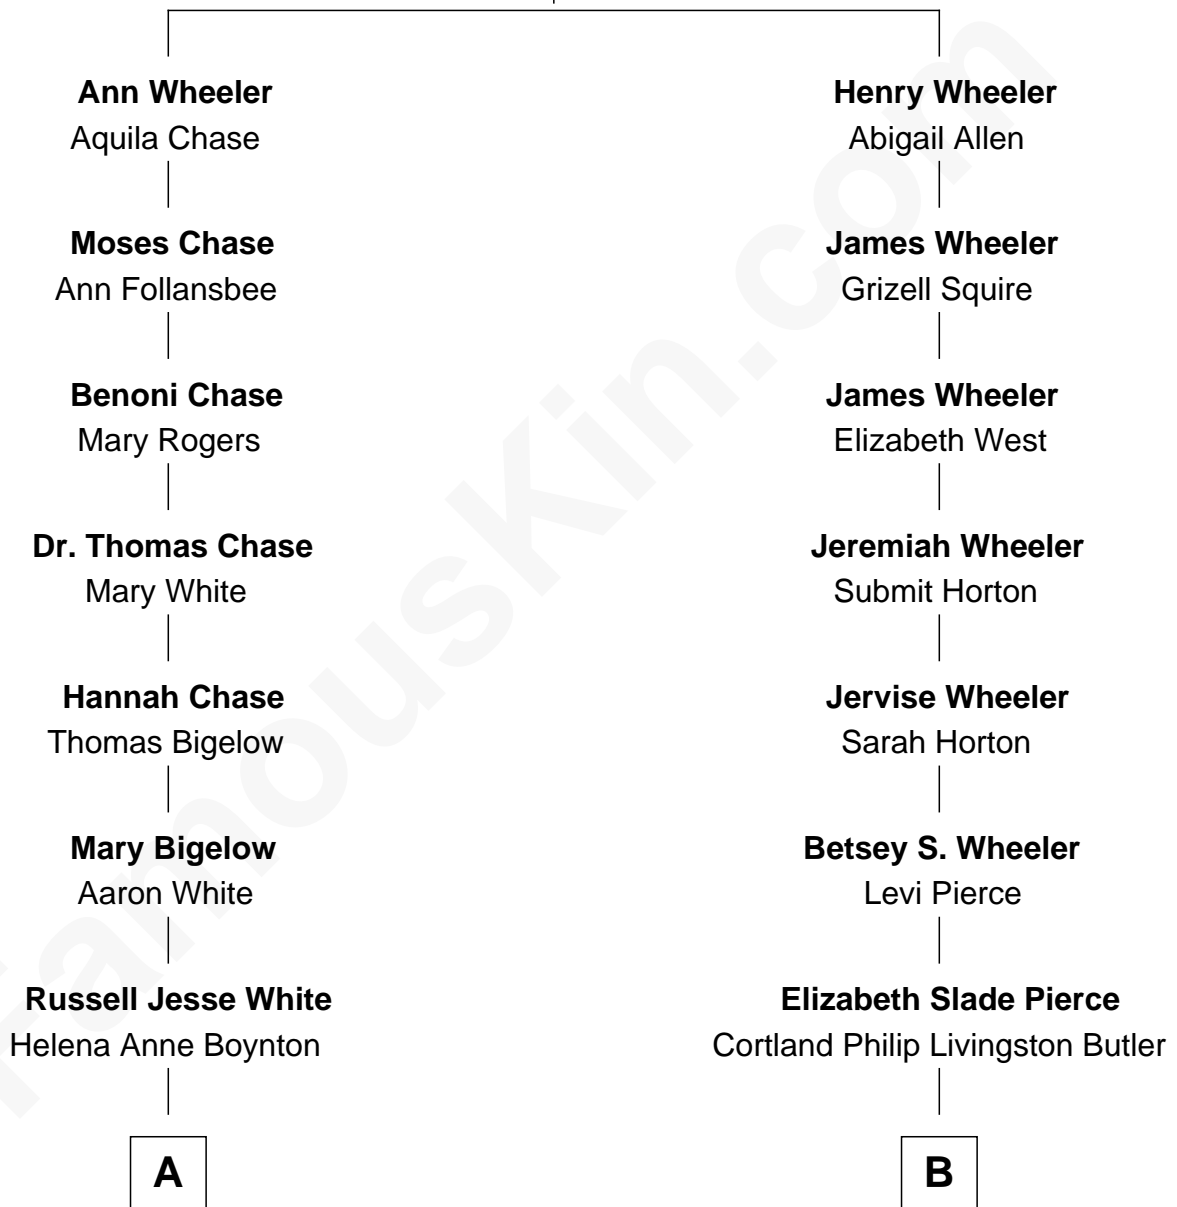

FamousKin.com Relationship Chart of

Vincent Price

Movie Actor

9th cousin 2 times removed of

George W. Bush

43rd U.S. President

John Wheeler

Agnes Yeoman

A

Harriet Elizabeth White
Vincent Clarence Price

Vincent Leonard Price
Marguerite Cobb Wilcox

Vincent Price
Movie Actor

B

Mary Elizabeth Butler
Robert Emmet Sheldon

Flora Sheldon
Samuel Prescott Bush

Prescott Sheldon Bush
Dorothy Wear Walker

George Herbert Walker Bush
Barbara Pierce

George W. Bush
43rd U.S. President