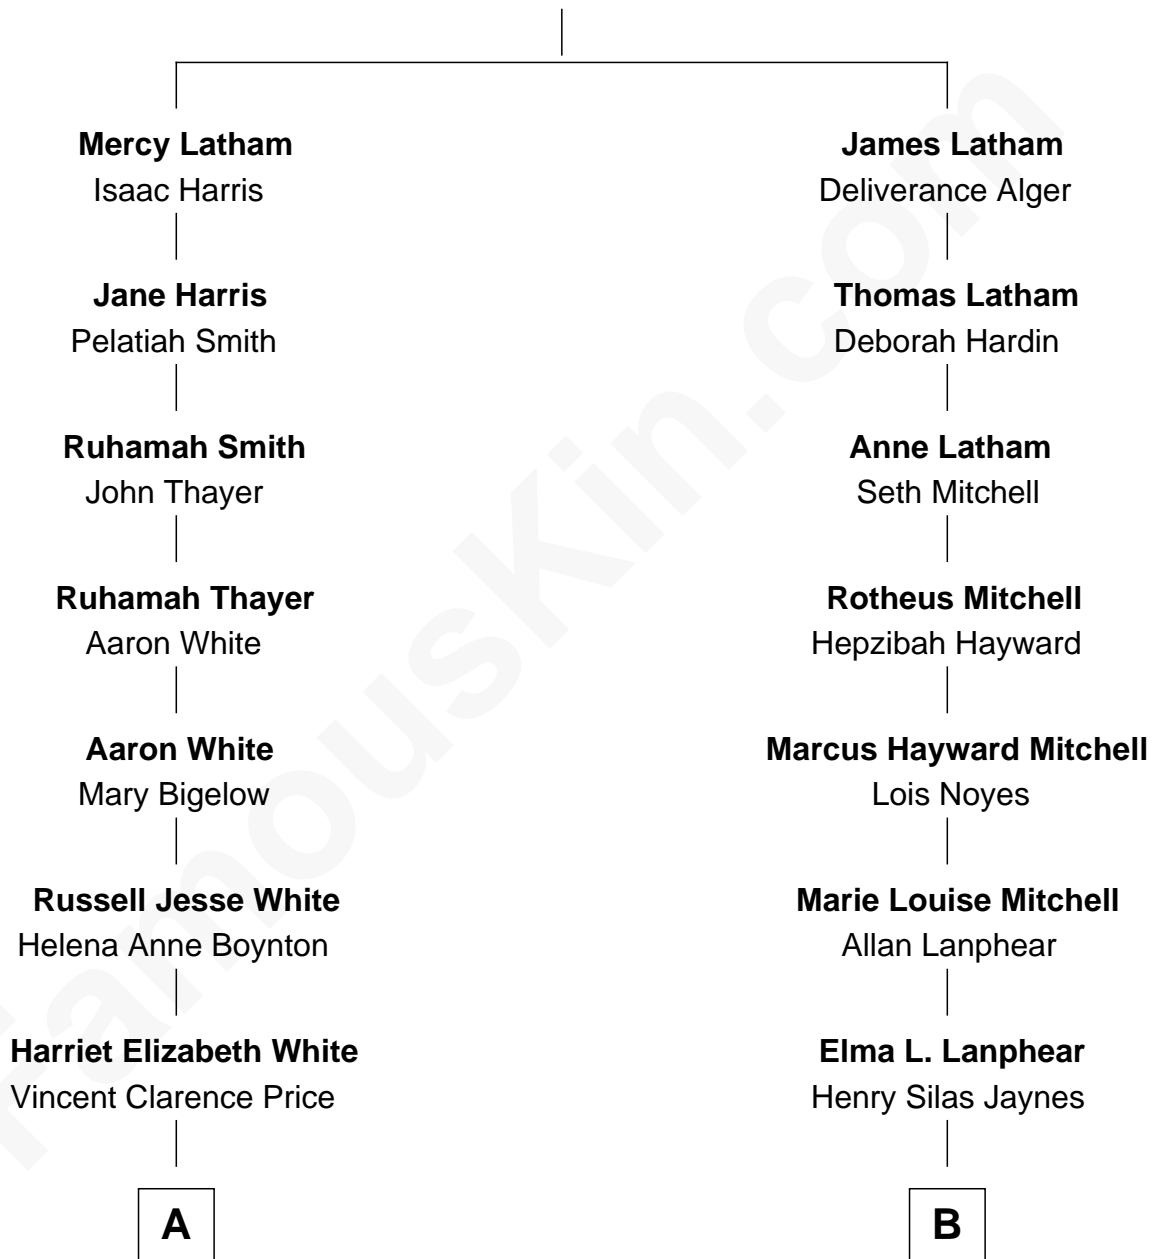

FamousKin.com Relationship Chart of

Vincent Price

Movie Actor

8th cousin of

Henry Fonda

Movie Actor

Robert Latham
Susanna Winslow

A

Vincent Leonard Price
Marguerite Cobb Wilcox

Vincent Price
Movie Actor

B

Herberta Elma Jaynes
William Brace Fonda

Henry Fonda
Movie Actor

FamousKin.com