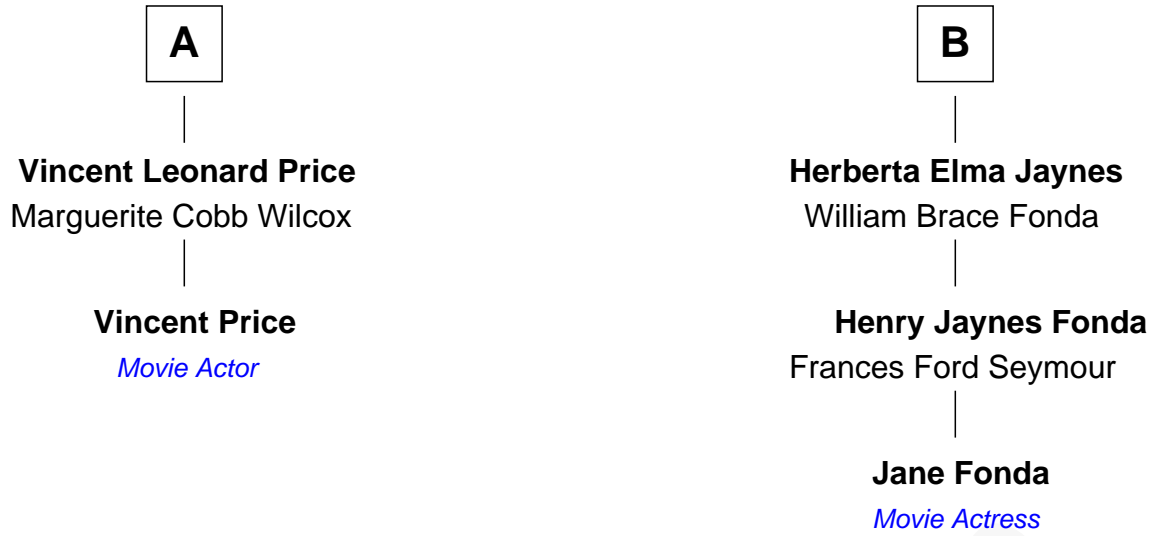

FamousKin.com Relationship Chart of

Vincent Price

Movie Actor

8th cousin 1 time removed of

Jane Fonda

Movie Actress

Thomas Flagg

Mary - - - - -

A

Michael Flagg
Mary Bigelow

Mary Flagg
William Hagar

Dinah Hagar
Abijah Bemis

Beulah Bemis
John Pike

Lydia Pike
Silas Jacobs

Almira Louger Jacobs
Henry Clinton Jaynes

Henry Silas Jaynes
Elma L. Lanphear

B

FamousKin.com