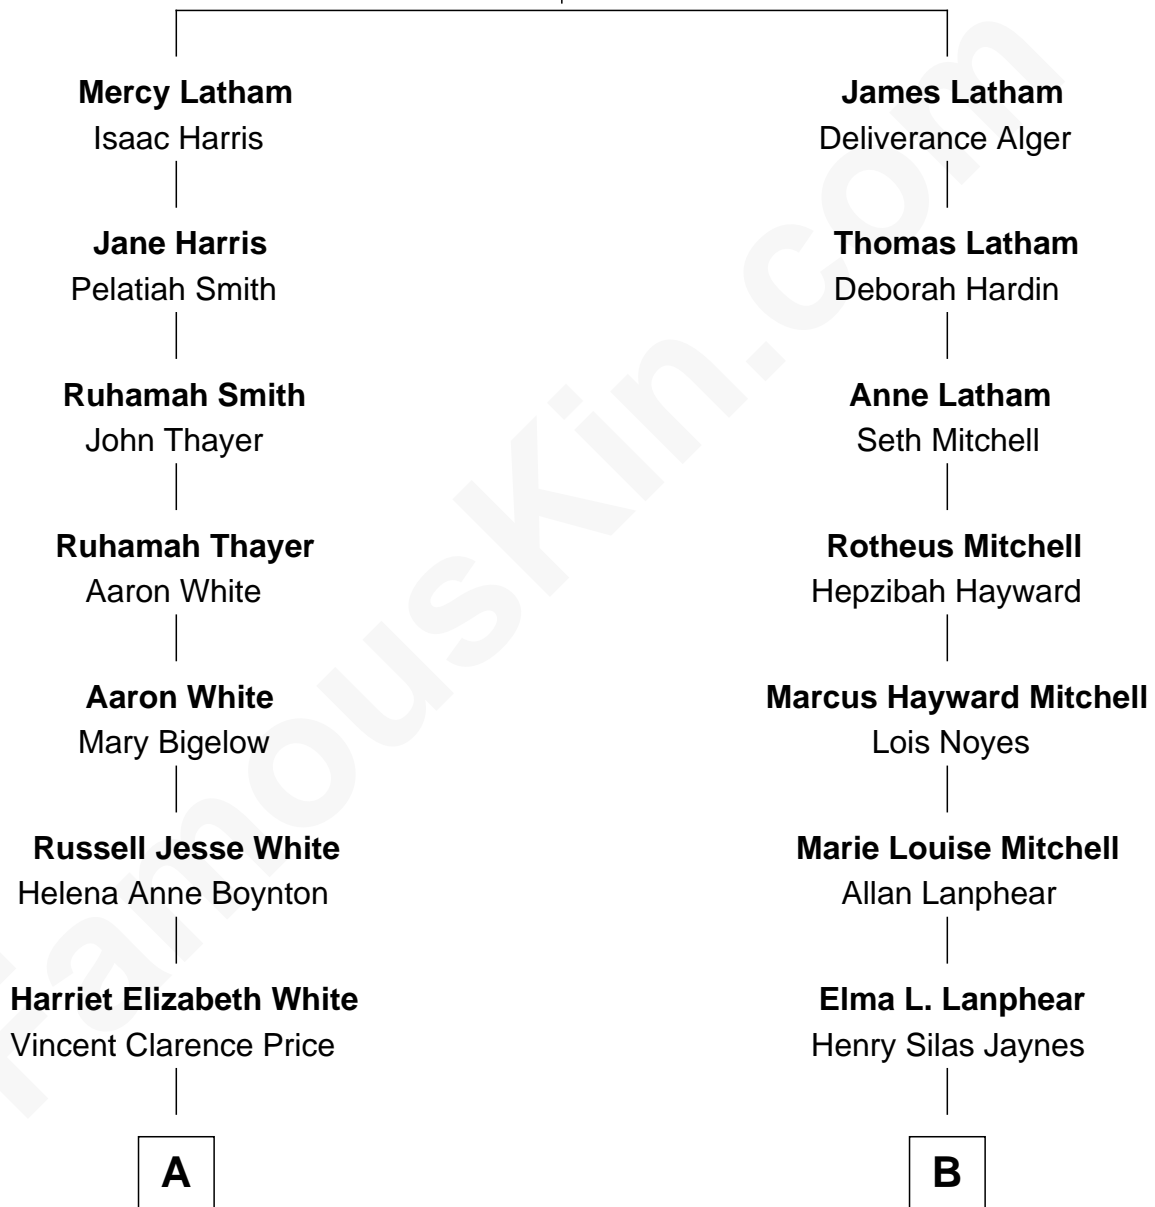

FamousKin.com Relationship Chart of

Vincent Price

Movie Actor

8th cousin 1 time removed of

Jane Fonda

Movie Actress

Robert Latham
Susanna Winslow

FamousKin.com